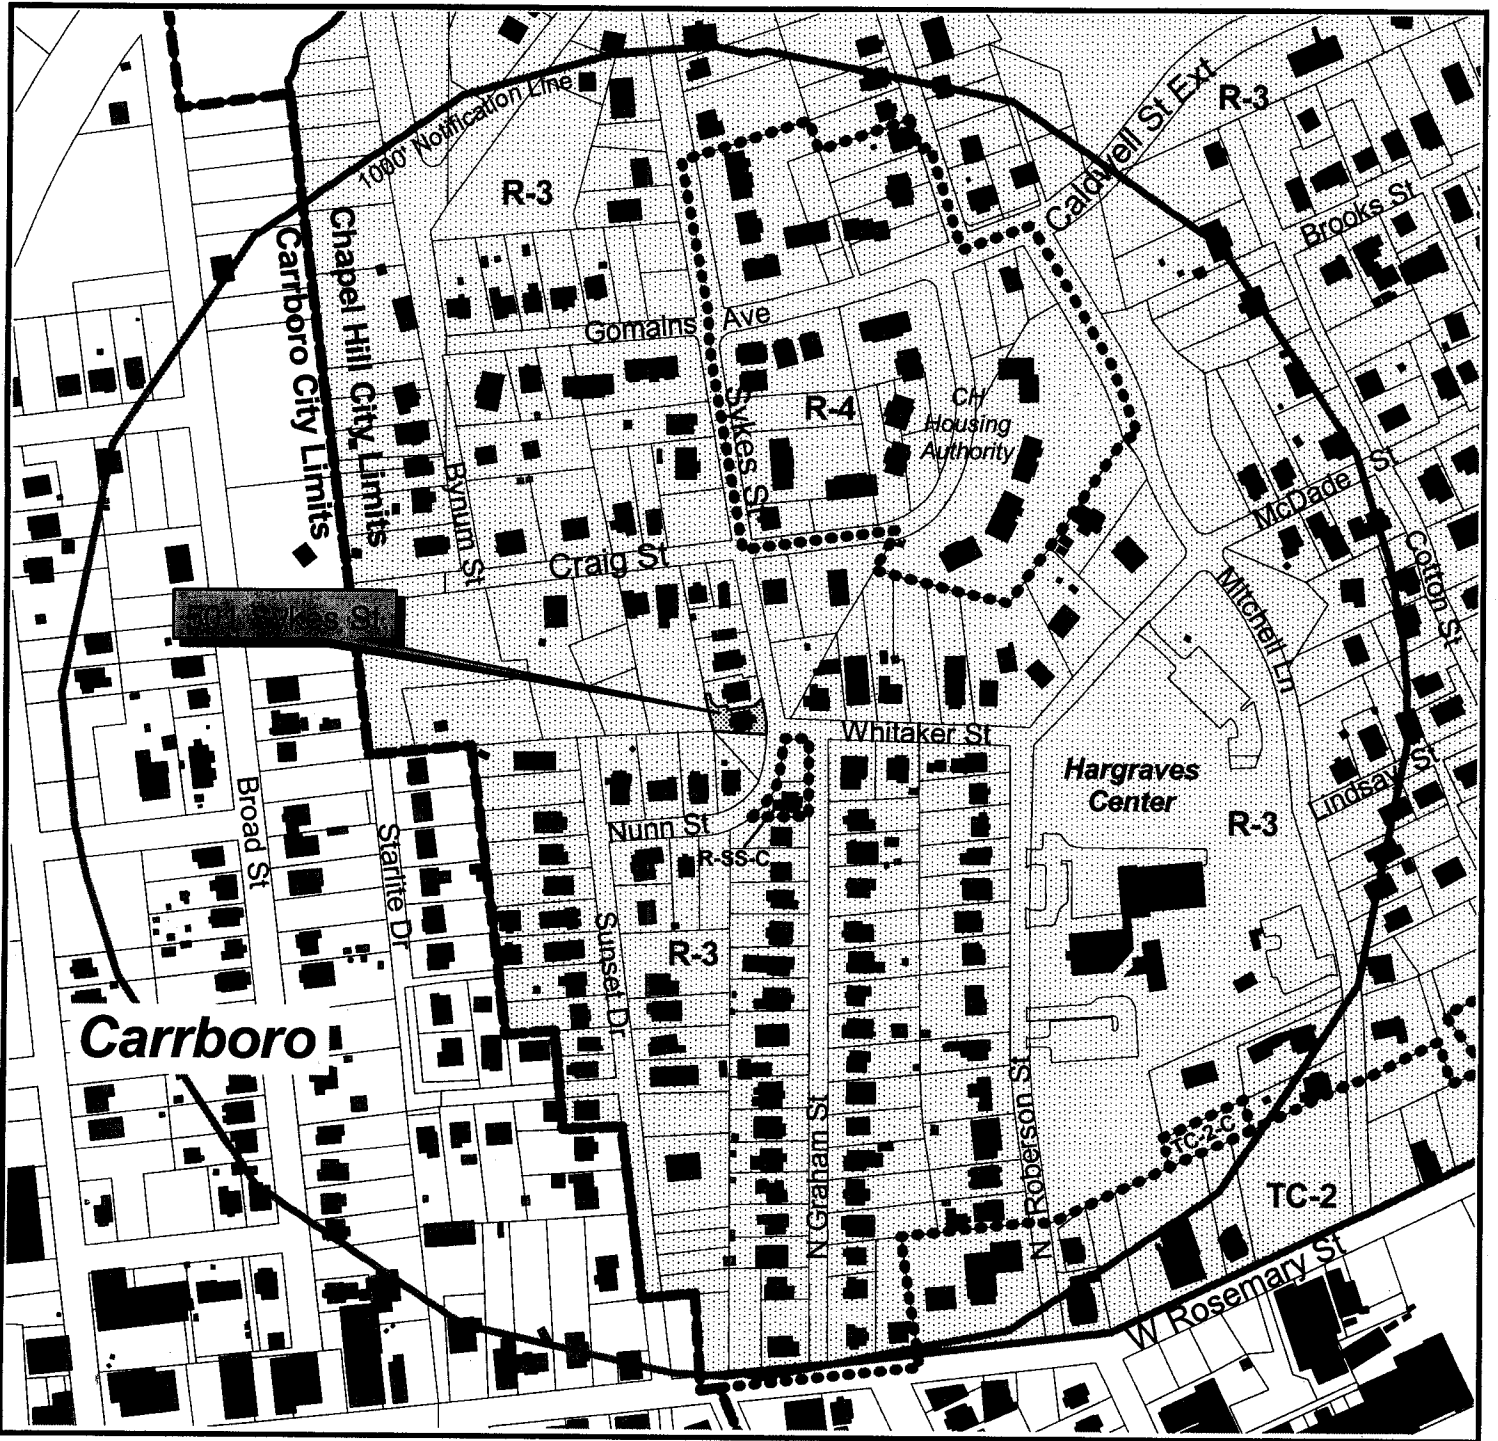

⑤
Area Map
501 Sykes St, Chapel Hill, NC
Police Substation

-  501 Sykes St., Site of Proposed Police Substation
-  Buildings
-  Chapel Hill City Limits
-  Chapel Hill Zoning

GIS Map prepared by
 Chapel Hill Planning
 November, 2005