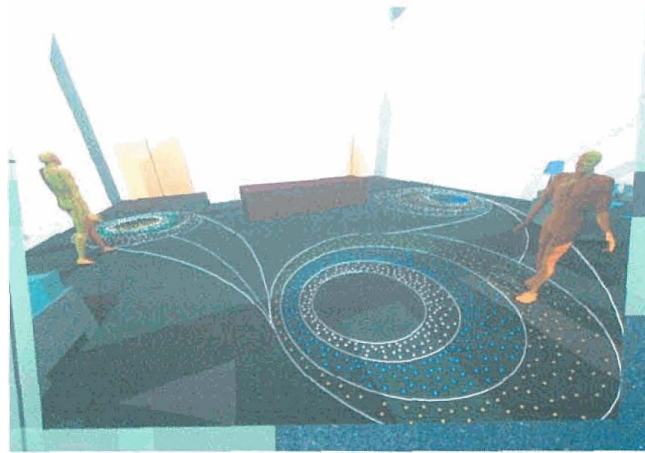

405 Martin Luther King Jr Blvd • Chapel Hill NC 27514 • 5705

919 • 968 • 2888 x377 919 • 969 • 2063 fax

www • chapelhillarts • org

Project:	Homestead Park Aquatics Center
Artist:	Ray King
Year Completed:	2008 (anticipated)
Materials:	dichroic glass and terrazzo
Commissioning Agency:	Chapel Hill Public Arts Commission
Location:	Homestead Park, 100 Norhtem Park Drive

Project Description:

The Chapel Hill Public Arts Commission and the Orange County Arts Commission are working on a joint public art project for the new Aquatics Center at Homestead Park in Chapel Hill. The artwork proposed by artist Ray King, titled *Eddies of Light*, will transform the floor of the Aquatic Center's main lobby area into a luminous mosaic promenade by embedding more than 2000 light-responsive, laminated, dichroic glass elements into the floor. These shimmering glass jewels will create extraordinary interactions refracting light into rainbow-like emanations that shift and change as the viewer moves or as the light source changes. The dichroic glass will appear to emanate from a source within the ground itself and create a magical feeling of walking on light