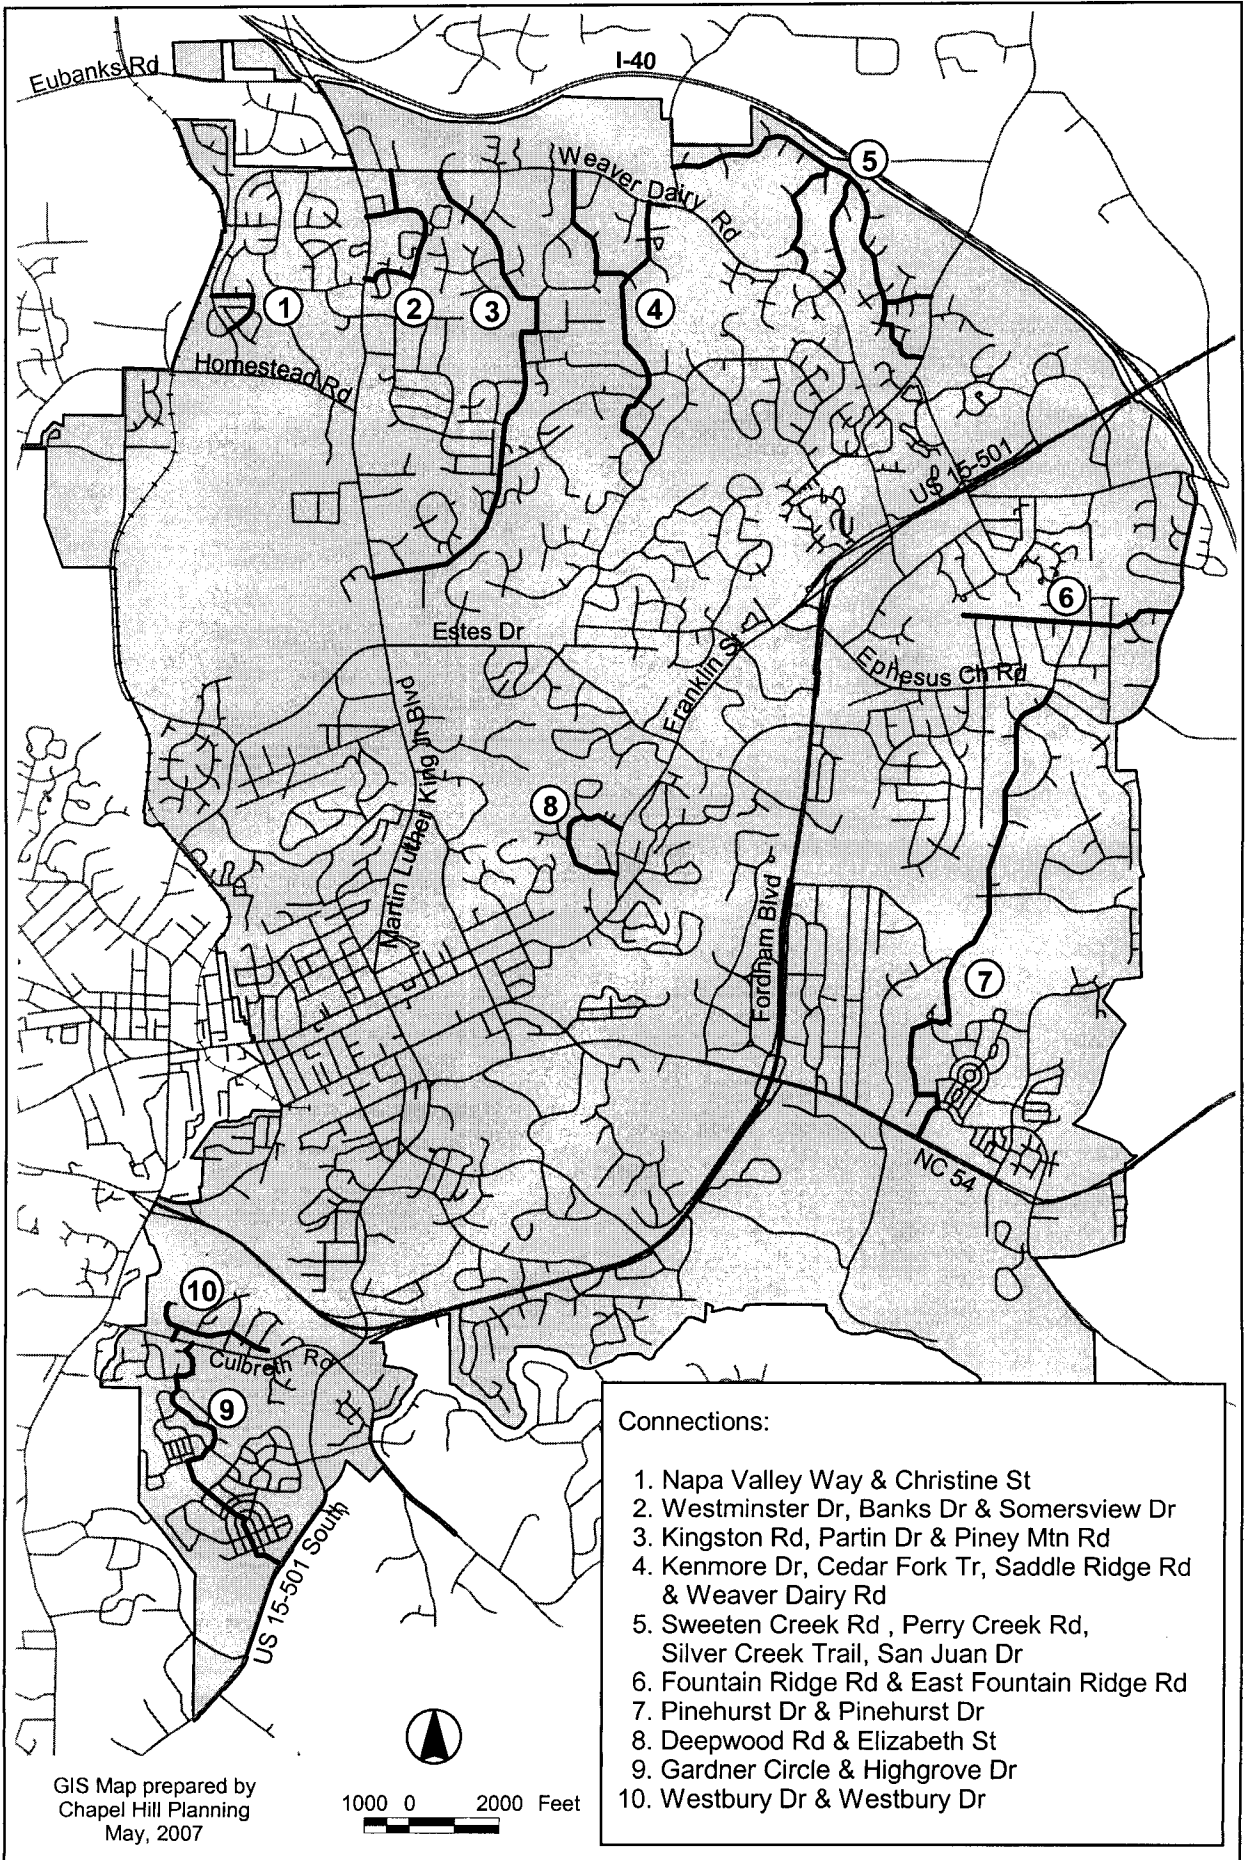

# Neighborhood Street Connections

### Connections:

1. Napa Valley Way & Christine St
2. Westminster Dr, Banks Dr & Somersview Dr
3. Kingston Rd, Partin Dr & Piney Mtn Rd
4. Kenmore Dr, Cedar Fork Tr, Saddle Ridge Rd & Weaver Dairy Rd
5. Sweeten Creek Rd, Perry Creek Rd, Silver Creek Trail, San Juan Dr
6. Fountain Ridge Rd & East Fountain Ridge Rd
7. Pinehurst Dr & Pinehurst Dr
8. Deepwood Rd & Elizabeth St
9. Gardner Circle & Highgrove Dr
10. Westbury Dr & Westbury Dr

GIS Map prepared by  
Chapel Hill Planning  
May, 2007