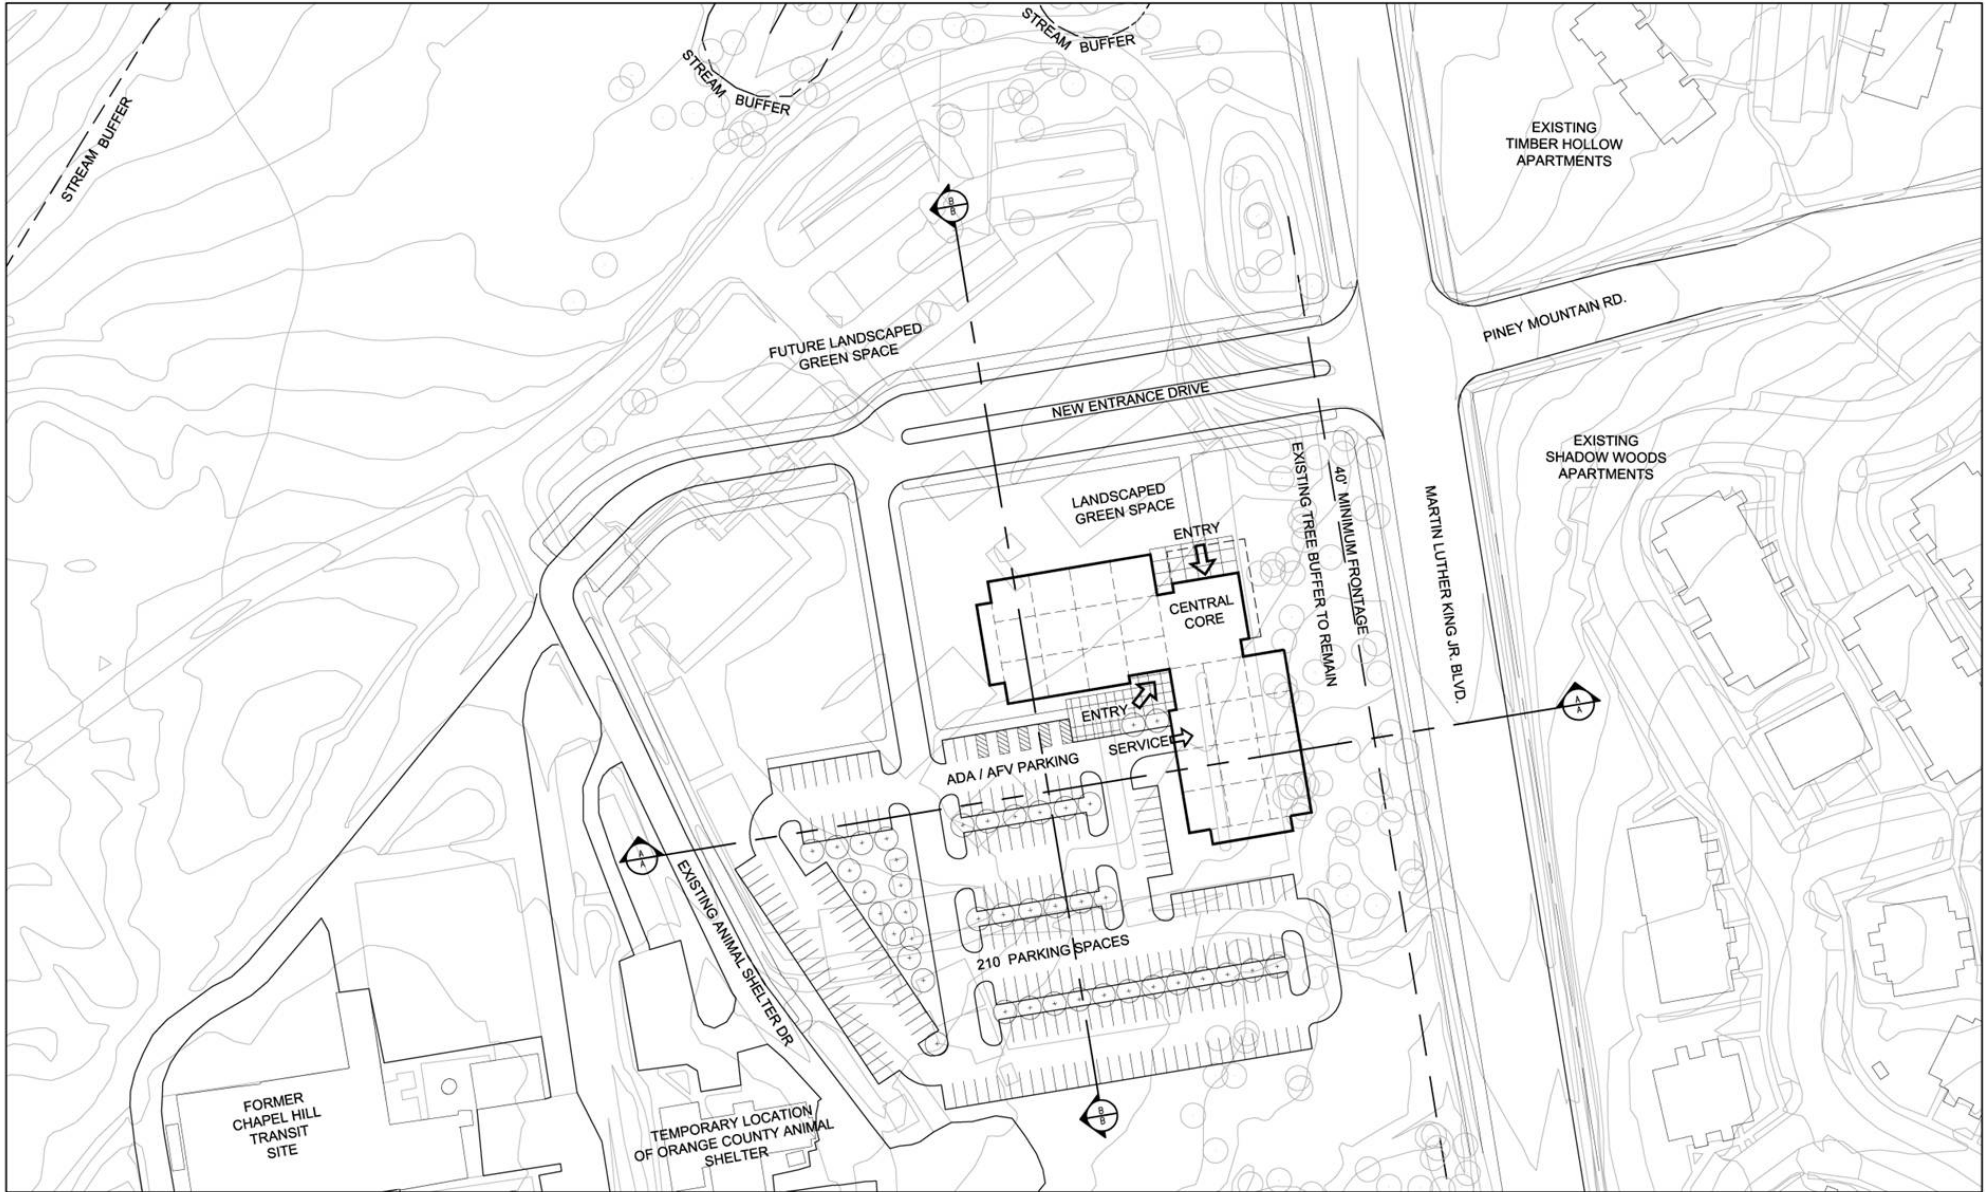

CONCEPTUAL PLAN
15 AUGUST 2007

INNOVATION CENTER AT CAROLINA NORTH
THE UNIVERSITY OF NORTH CAROLINA
CHAPEL HILL, NORTH CAROLINA