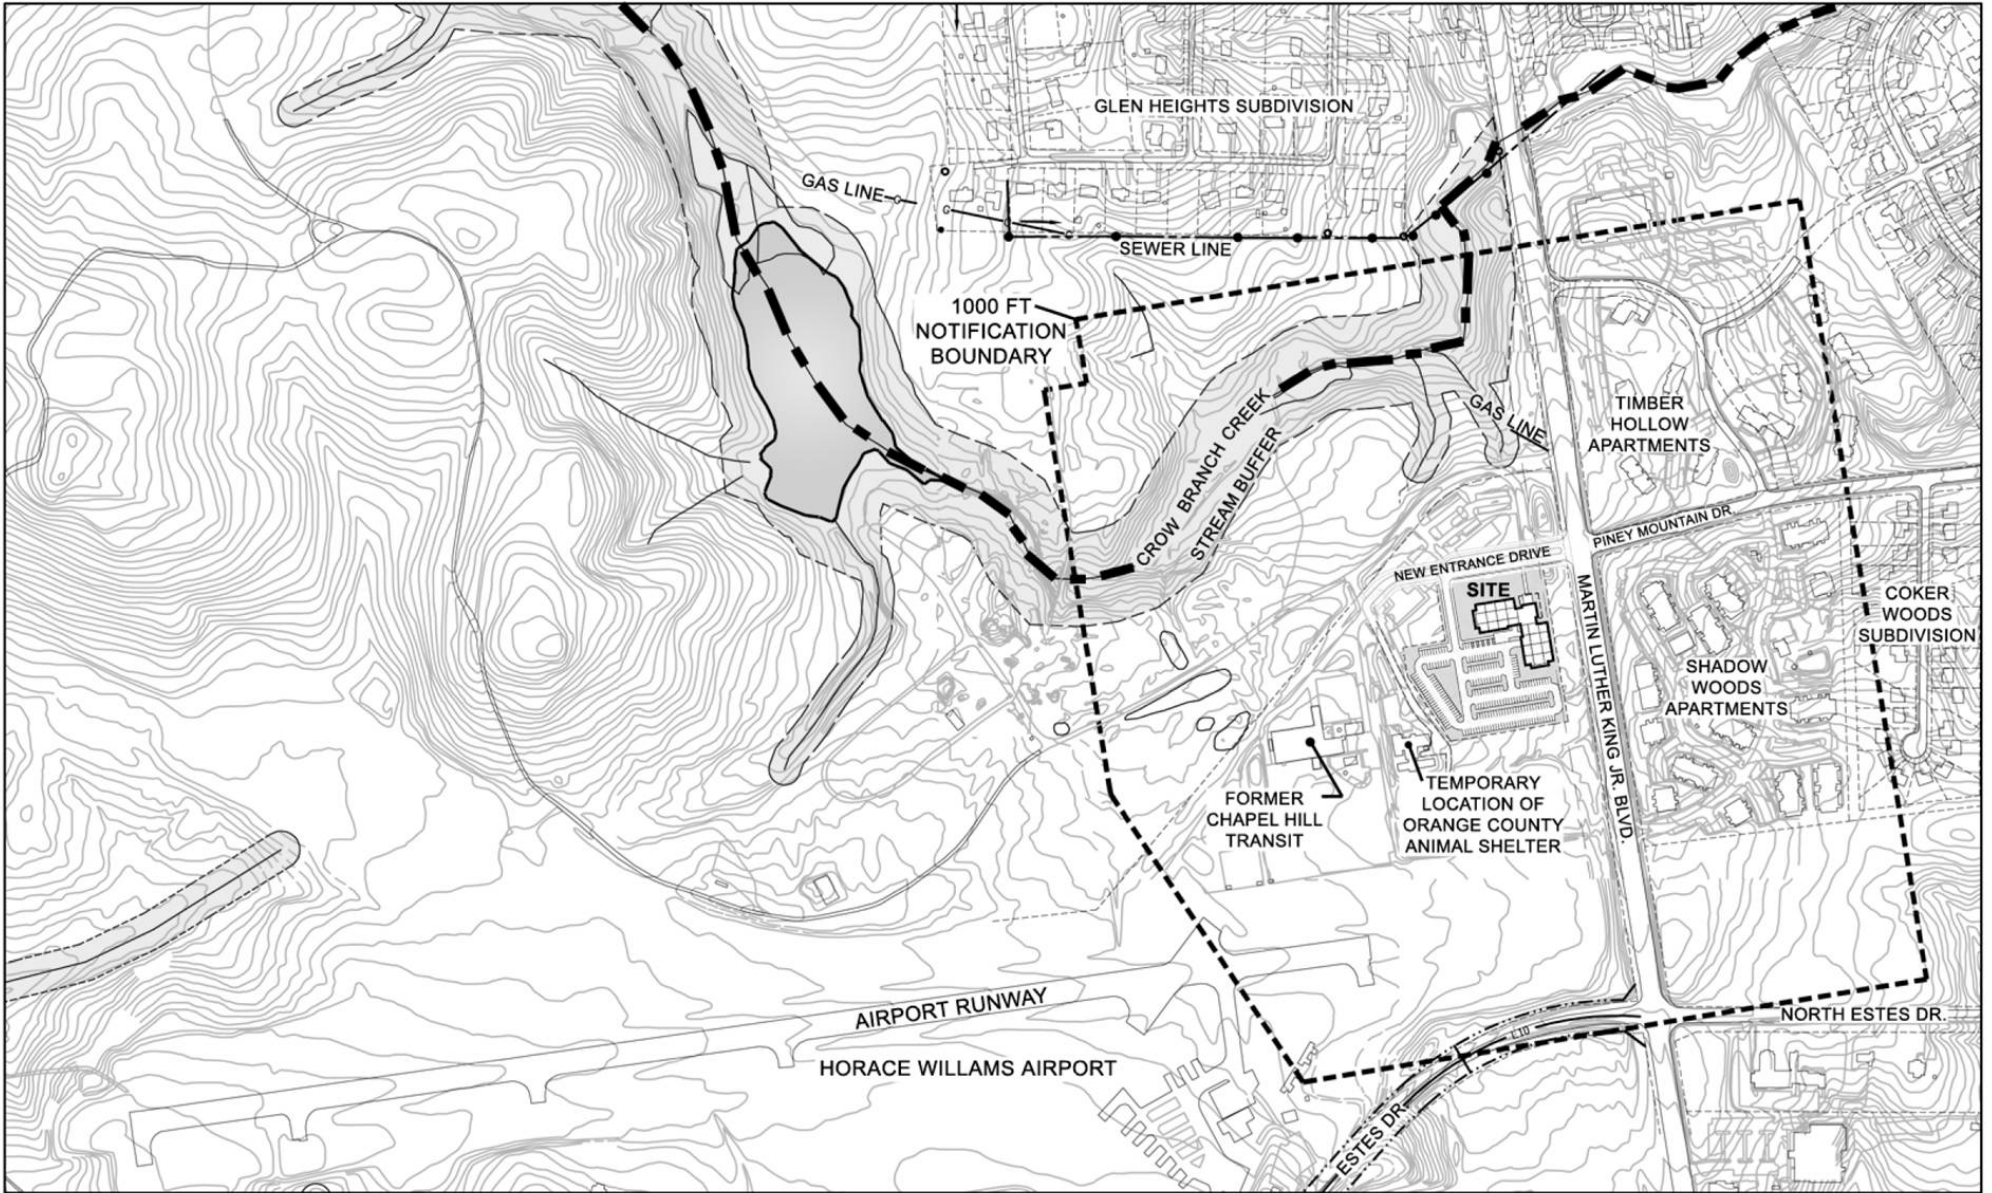

1000 FT NOTIFICATION
BOUNDARY AROUND
CAROLINA NORTH
PROPERTY

EXISTING CONDITIONS
EXPANDED LOCATION / NEIGHBORHOOD CONTEXT MAP
28 AUGUST 2007

INNOVATION CENTER AT CAROLINA NORTH
THE UNIVERSITY OF NORTH CAROLINA
CHAPEL HILL, NORTH CAROLINA