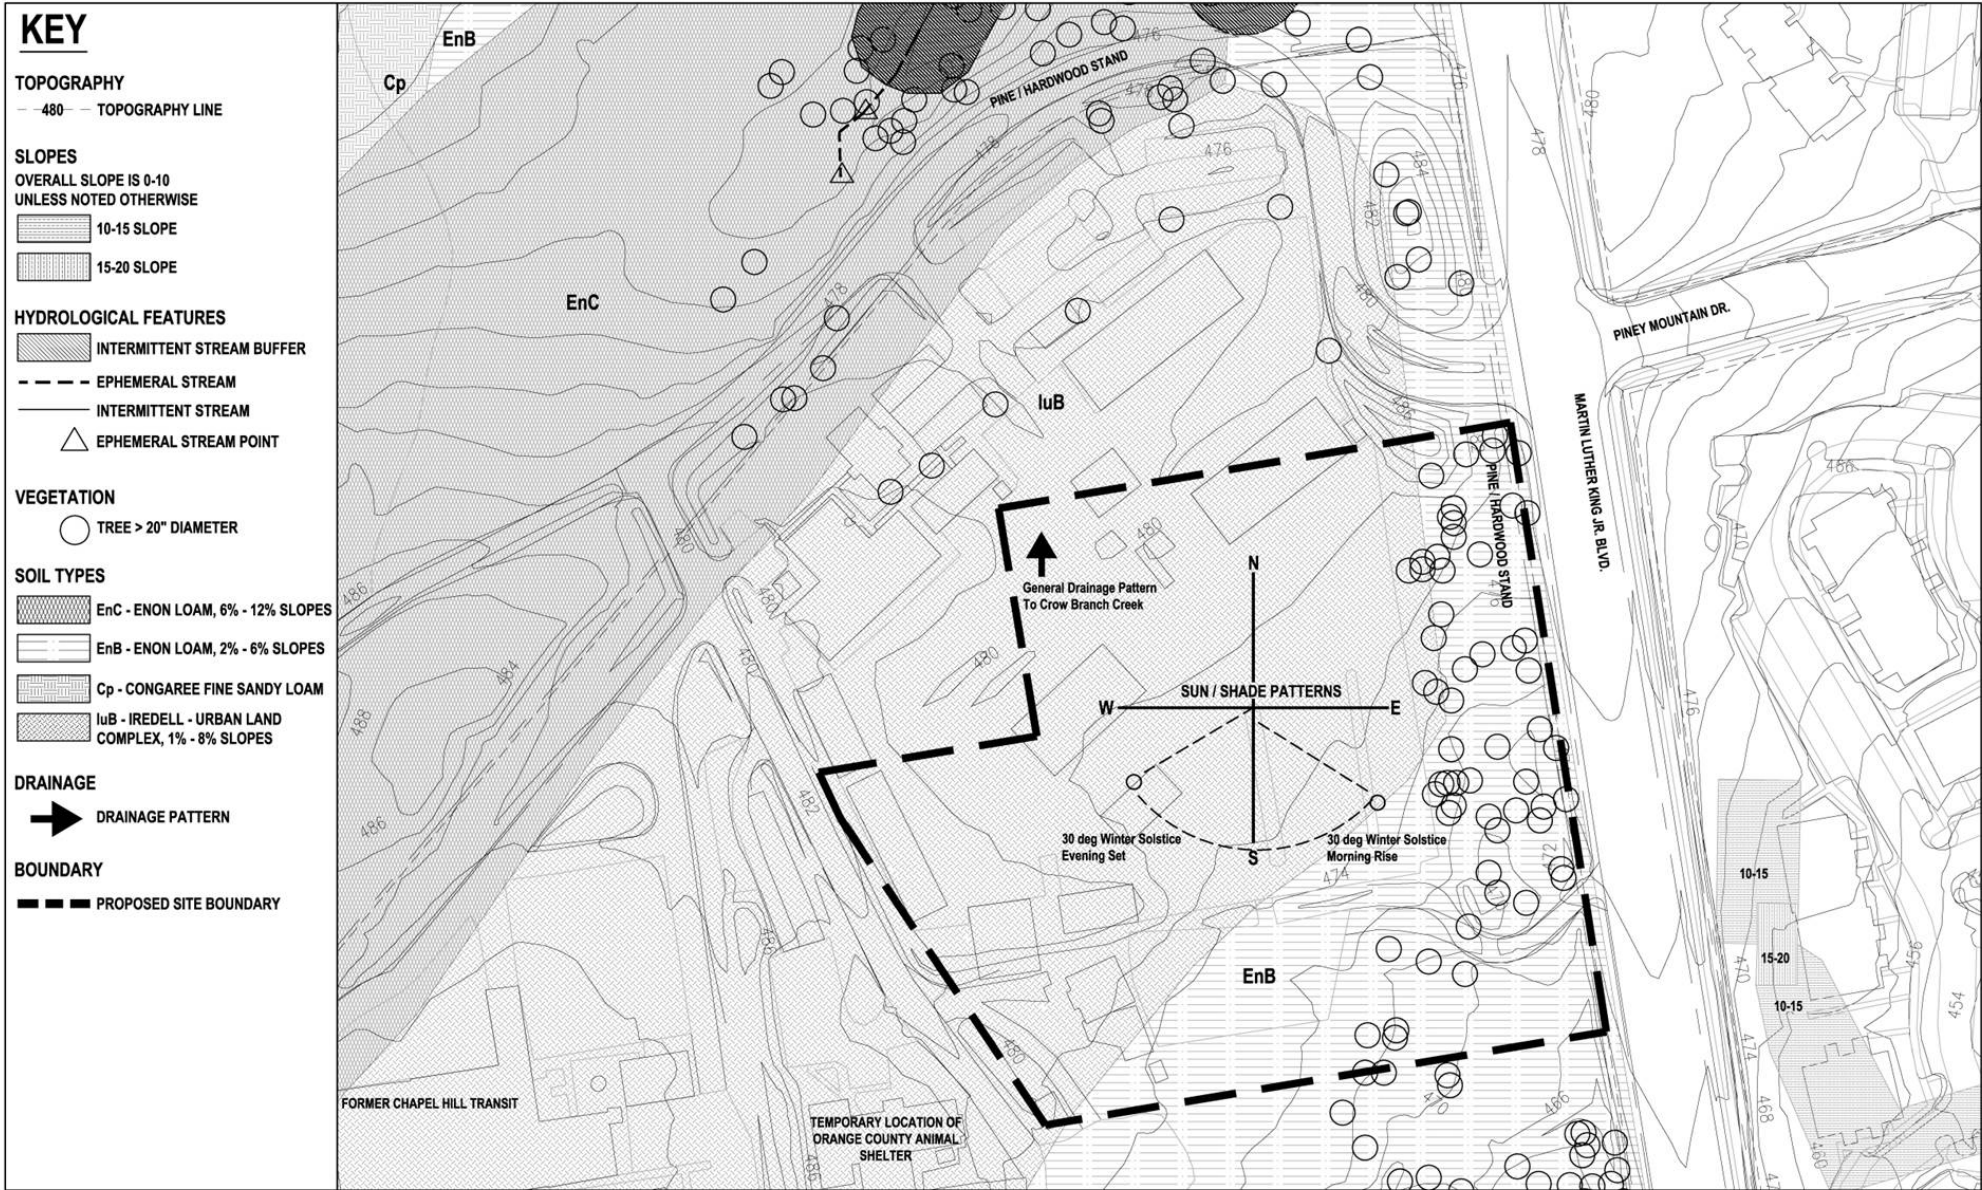

View of Former Chapel Hill Transit building

View of entrance earth berms

View of Temporary Orange County Animal Shelter

SITE ANALYSIS
 15 AUGUST 2007

INNOVATION CENTER AT CAROLINA NORTH
 THE UNIVERSITY OF NORTH CAROLINA
 CHAPEL HILL, NORTH CAROLINA