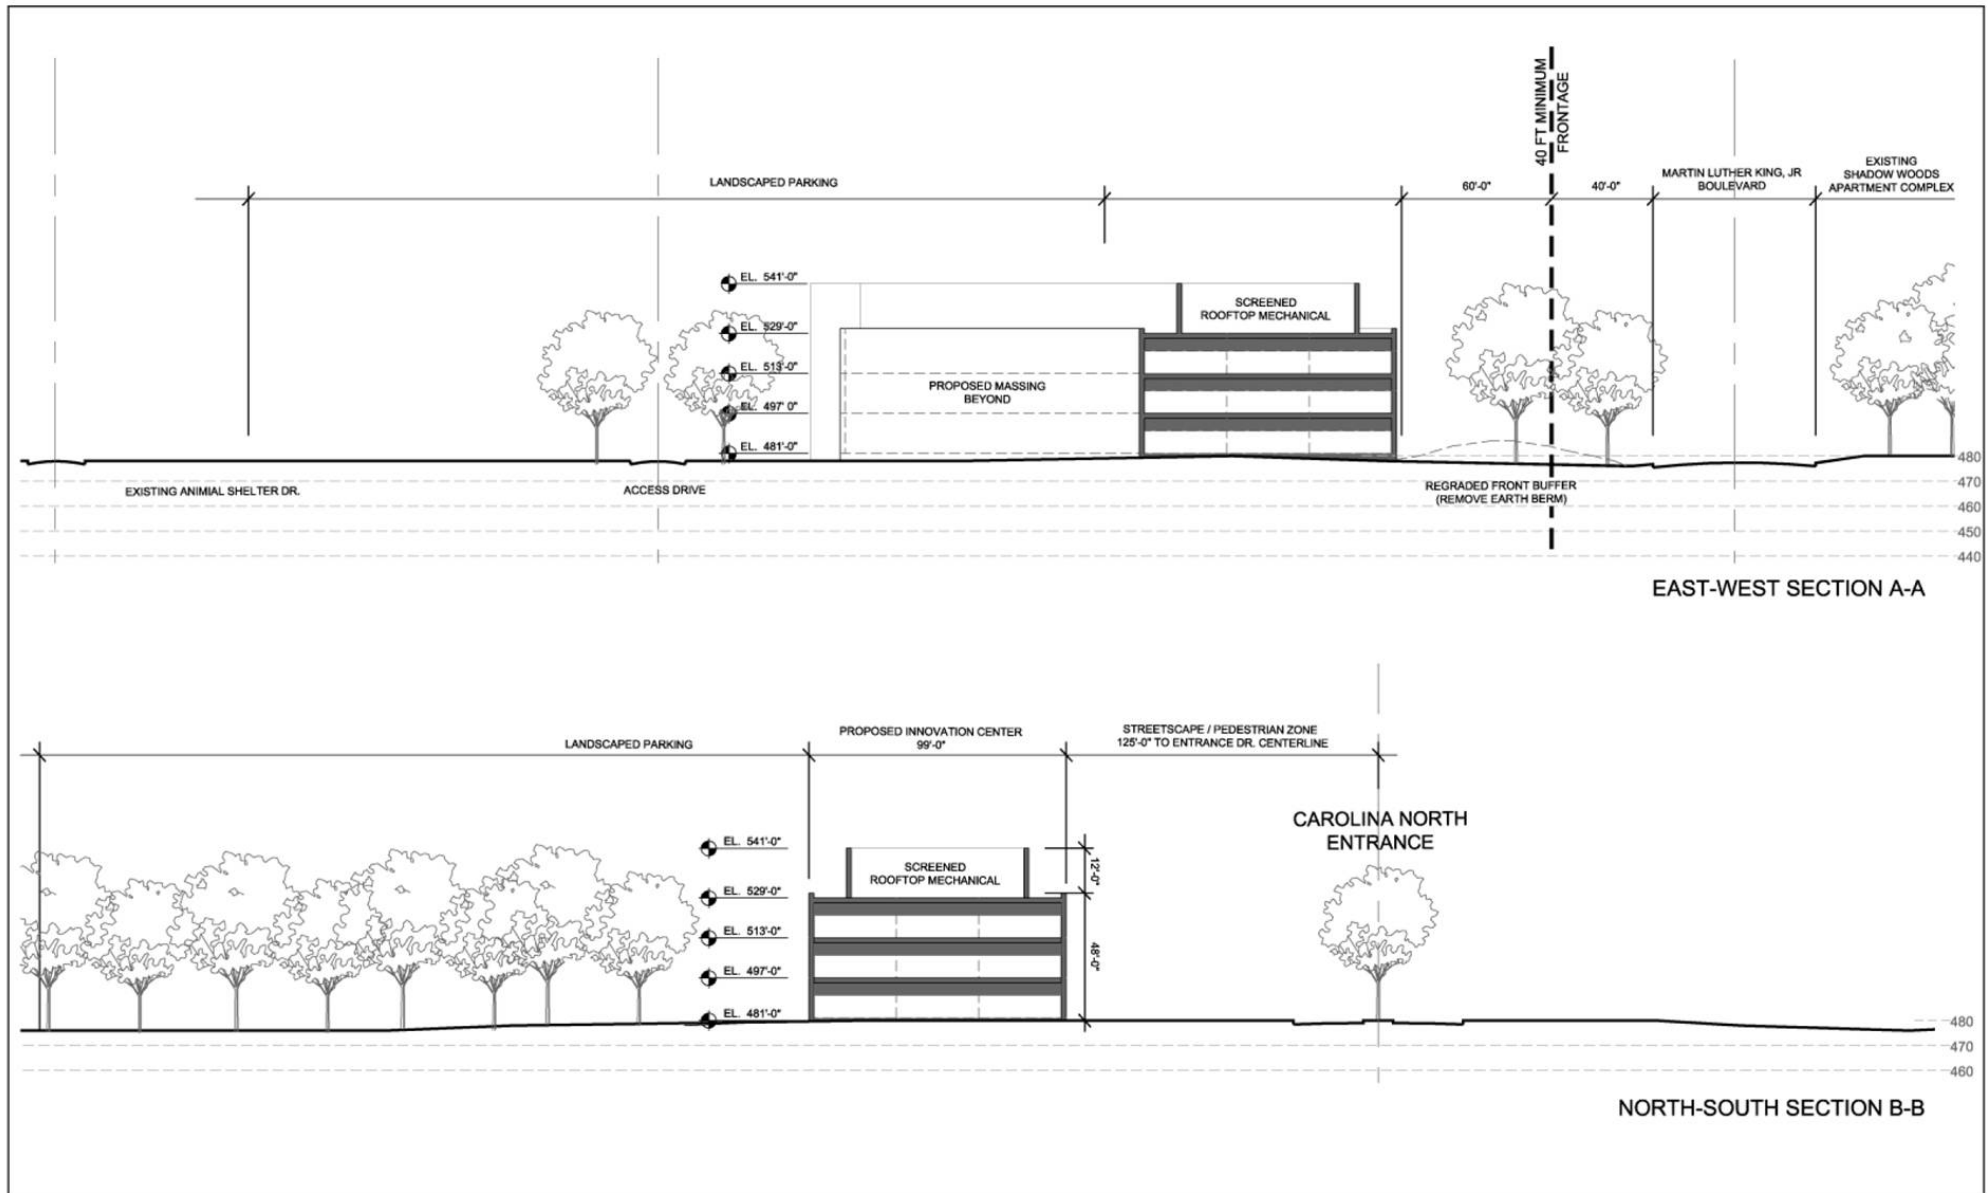

View of Former Chapel Hill Transit building

View of entrance earth berms

View of Temporary Orange County Animal Shelter

SITE ANALYSIS
 15 AUGUST 2007

INNOVATION CENTER AT CAROLINA NORTH
 THE UNIVERSITY OF NORTH CAROLINA
 CHAPEL HILL, NORTH CAROLINA