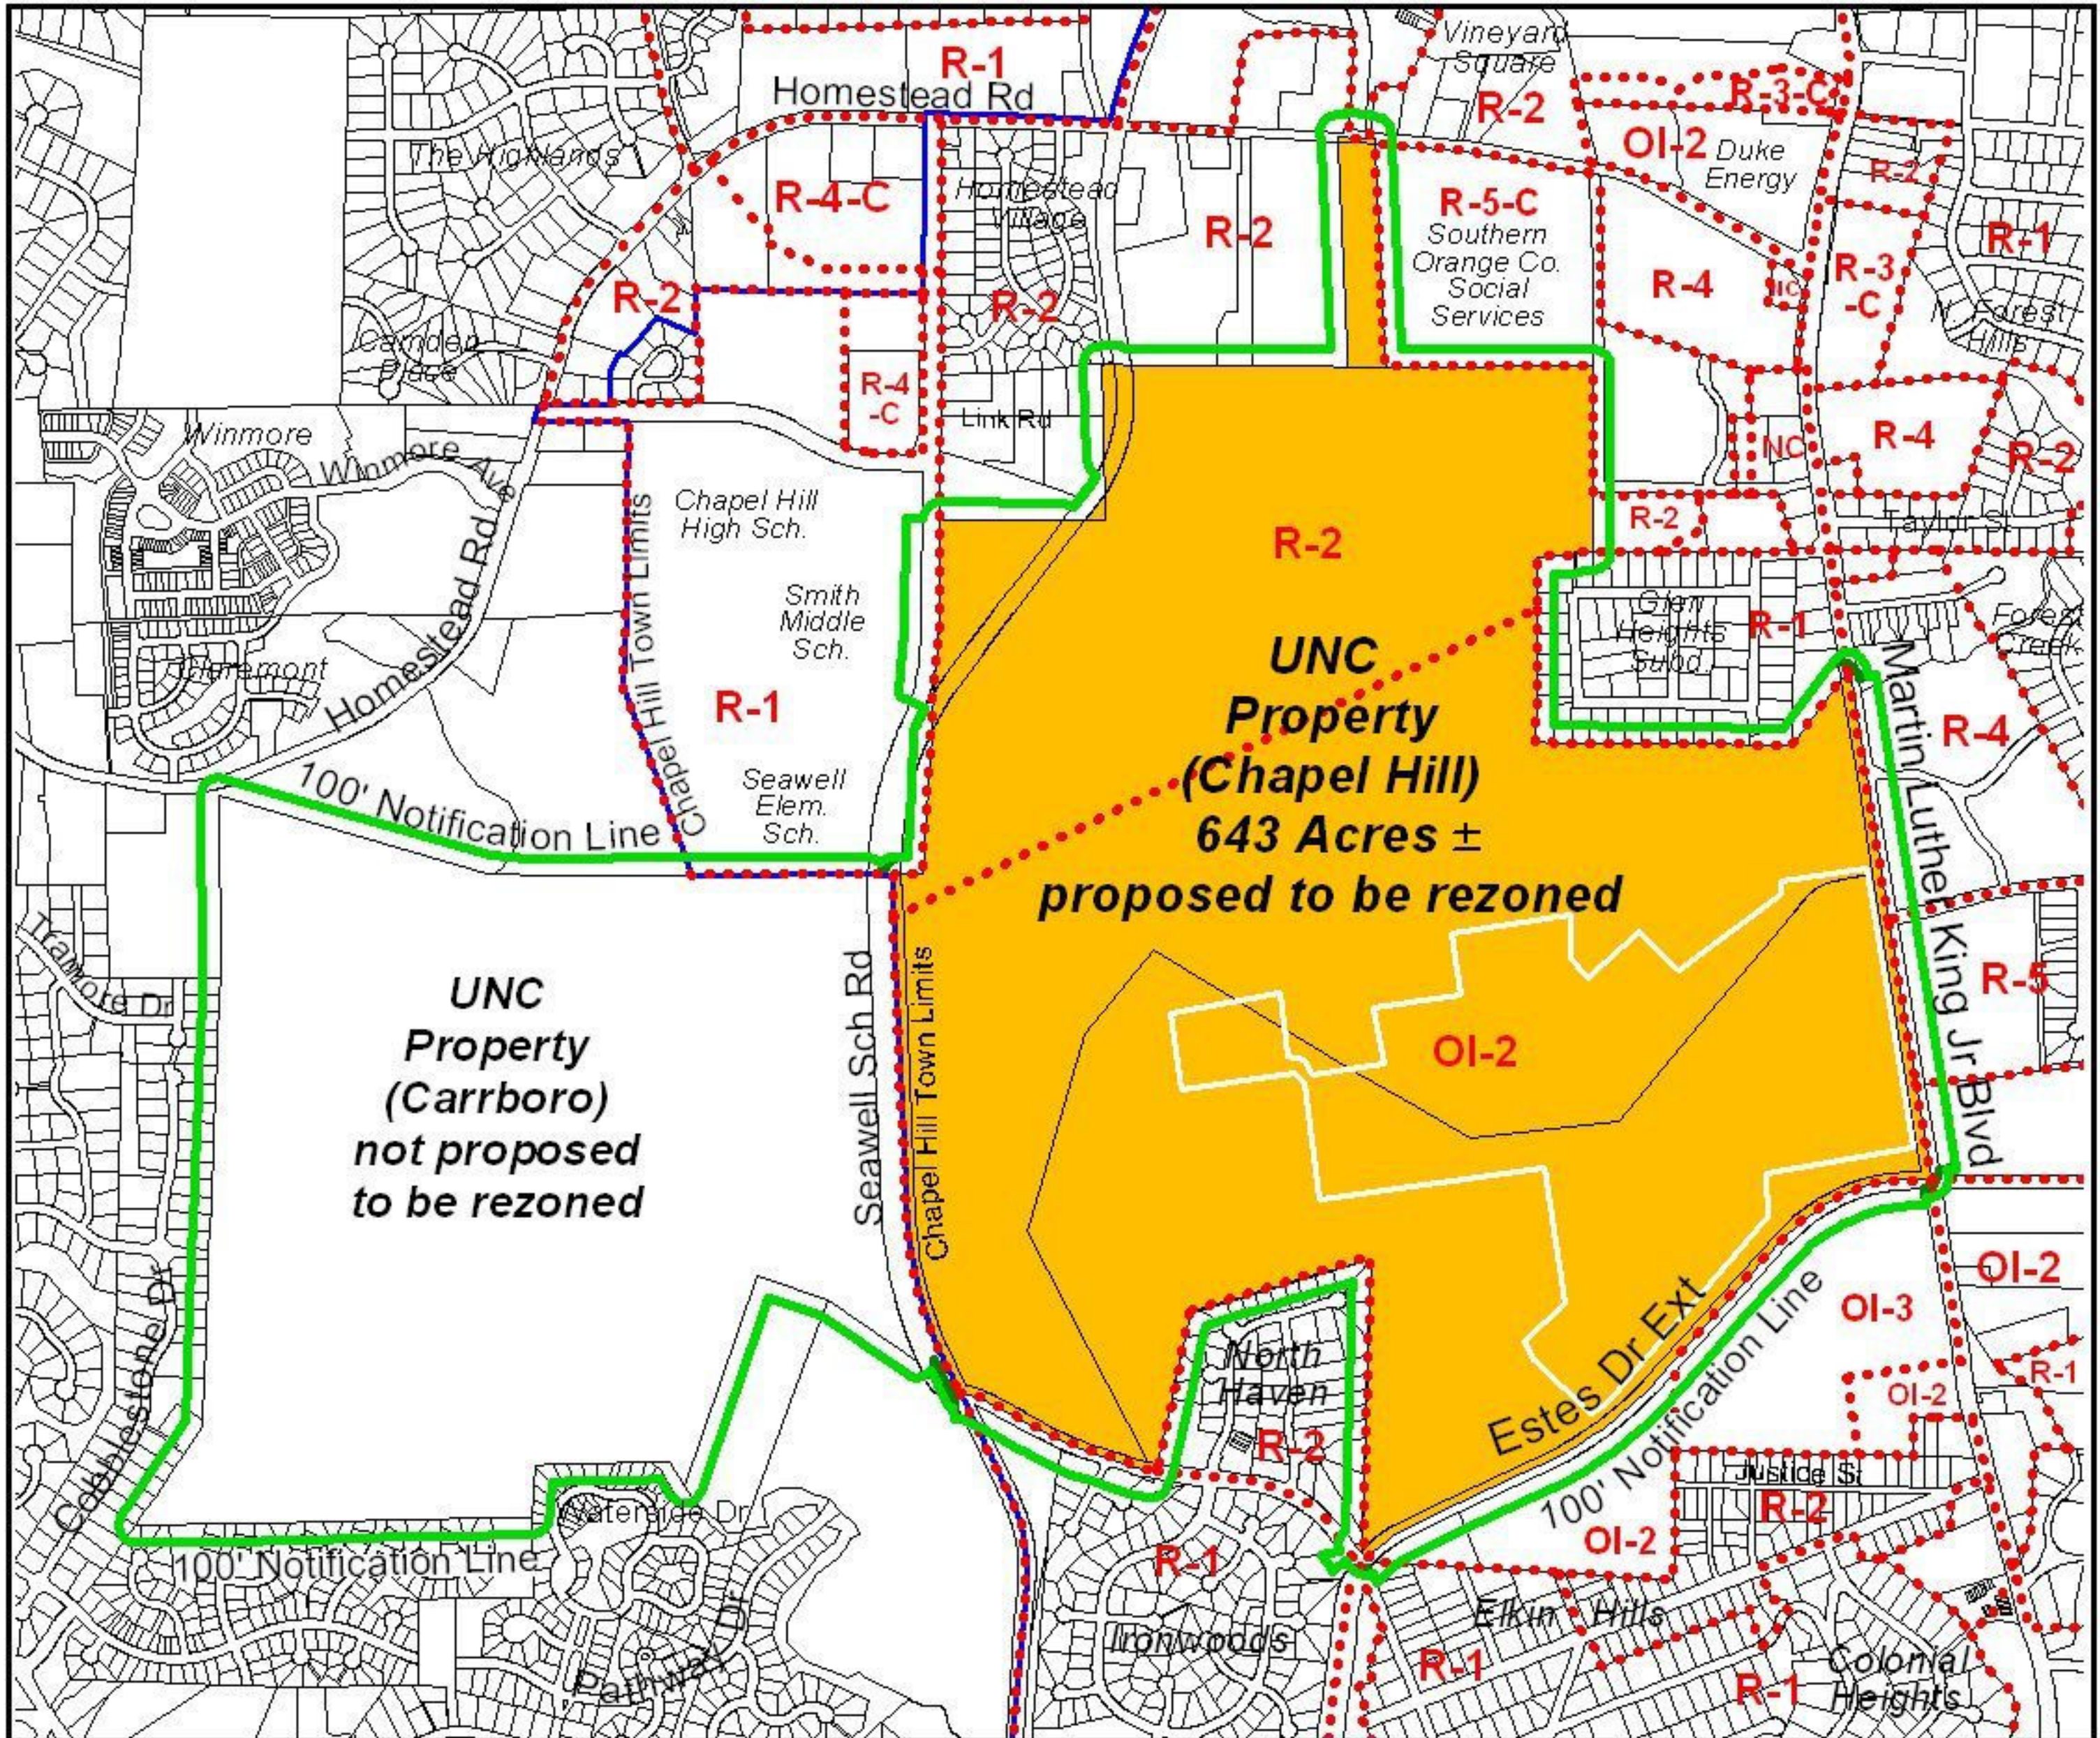

Area Map
 UNC-Chapel Hill Property in Northern Chapel Hill
 Proposed Rezoning to University 1 (U-1)
 from Office Institutional 2 (OI-2) and Residential 2 (R-2)

 Area proposed to be rezoned to University 1 from OI-2 and R-2  Proposed Carolina North 3,000,000 sq. ft. Campus Area  Existing Chapel Hill Zoning  Chapel Hill Town Limits  100' Notification Line	  <p>GIS Map prepared by Town of Chapel Hill Planning June, 2009</p>
--	--