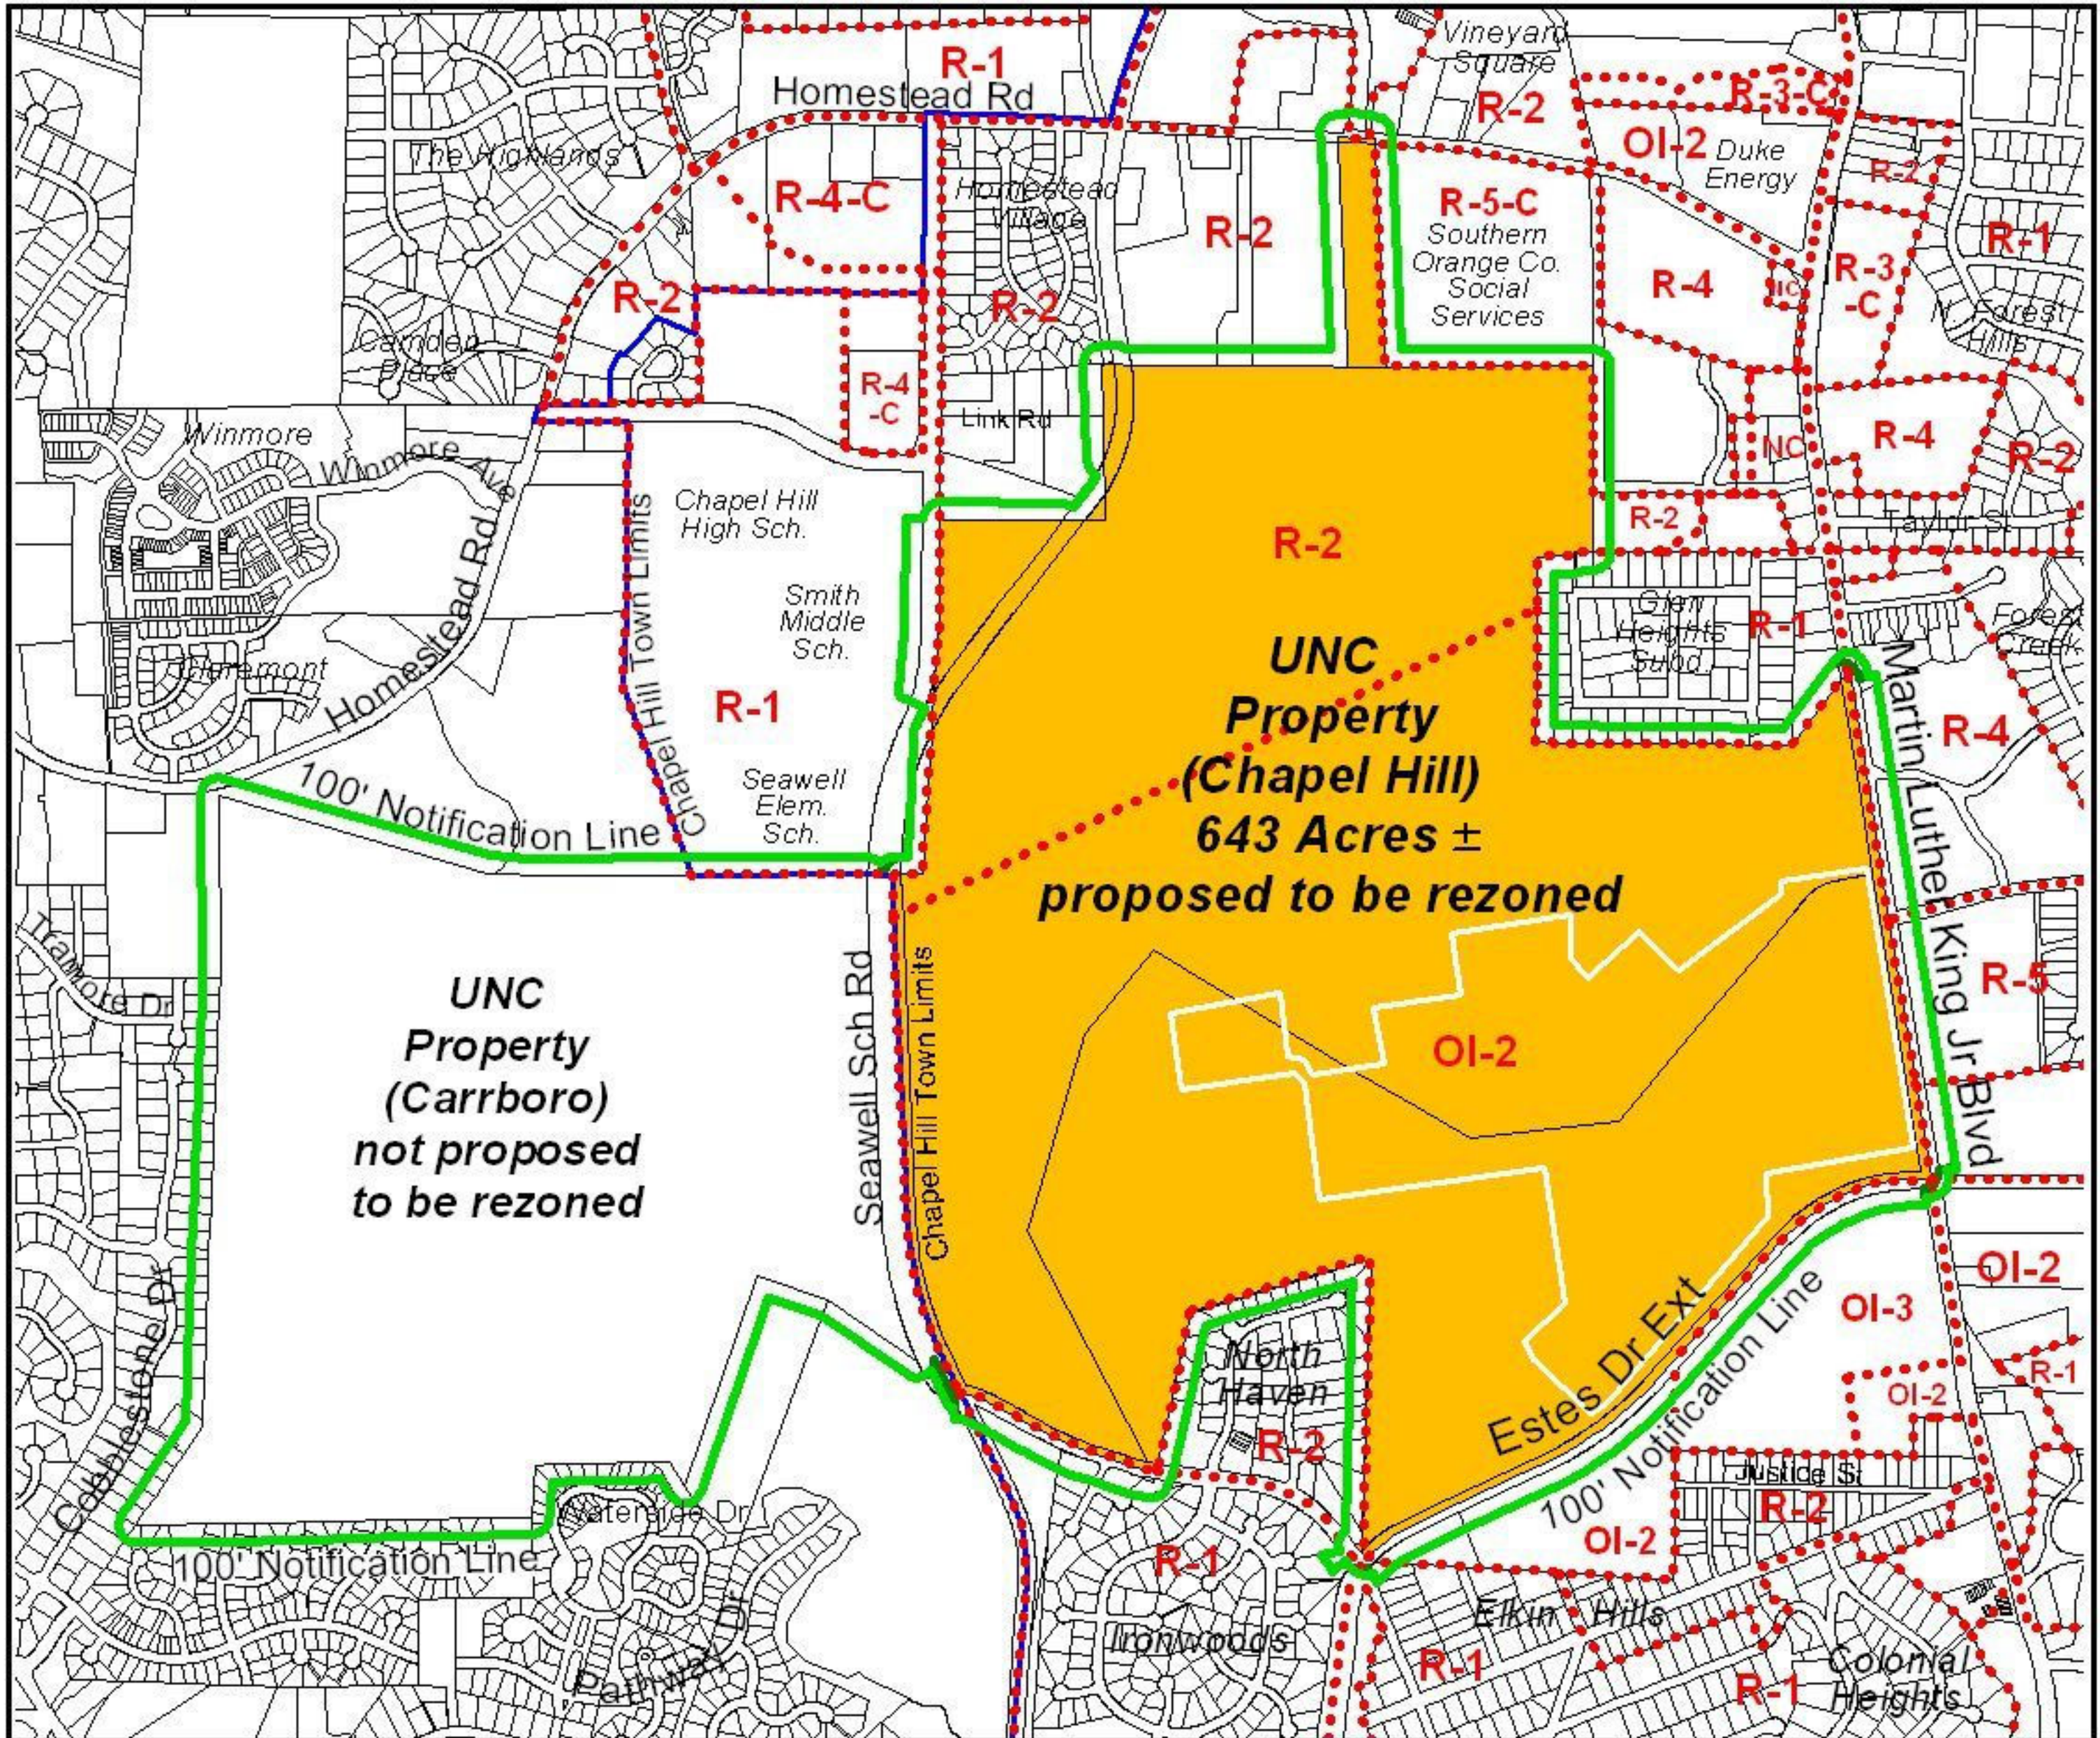

Area Map
 UNC-Chapel Hill Property in Northern Chapel Hill
 Proposed Rezoning to University 1 (U-1)
 from Office Institutional 2 (OI-2) and Residential 2 (R-2)

UNC Property (Carrboro) not proposed to be rezoned

UNC Property (Chapel Hill) 643 Acres ± proposed to be rezoned

-  Area proposed to be rezoned to University 1 from OI-2 and R-2
-  Proposed Carolina North 3,000,000 sq. ft. Campus Area
-  Existing Chapel Hill Zoning
-  Chapel Hill Town Limits
-  100' Notification Line