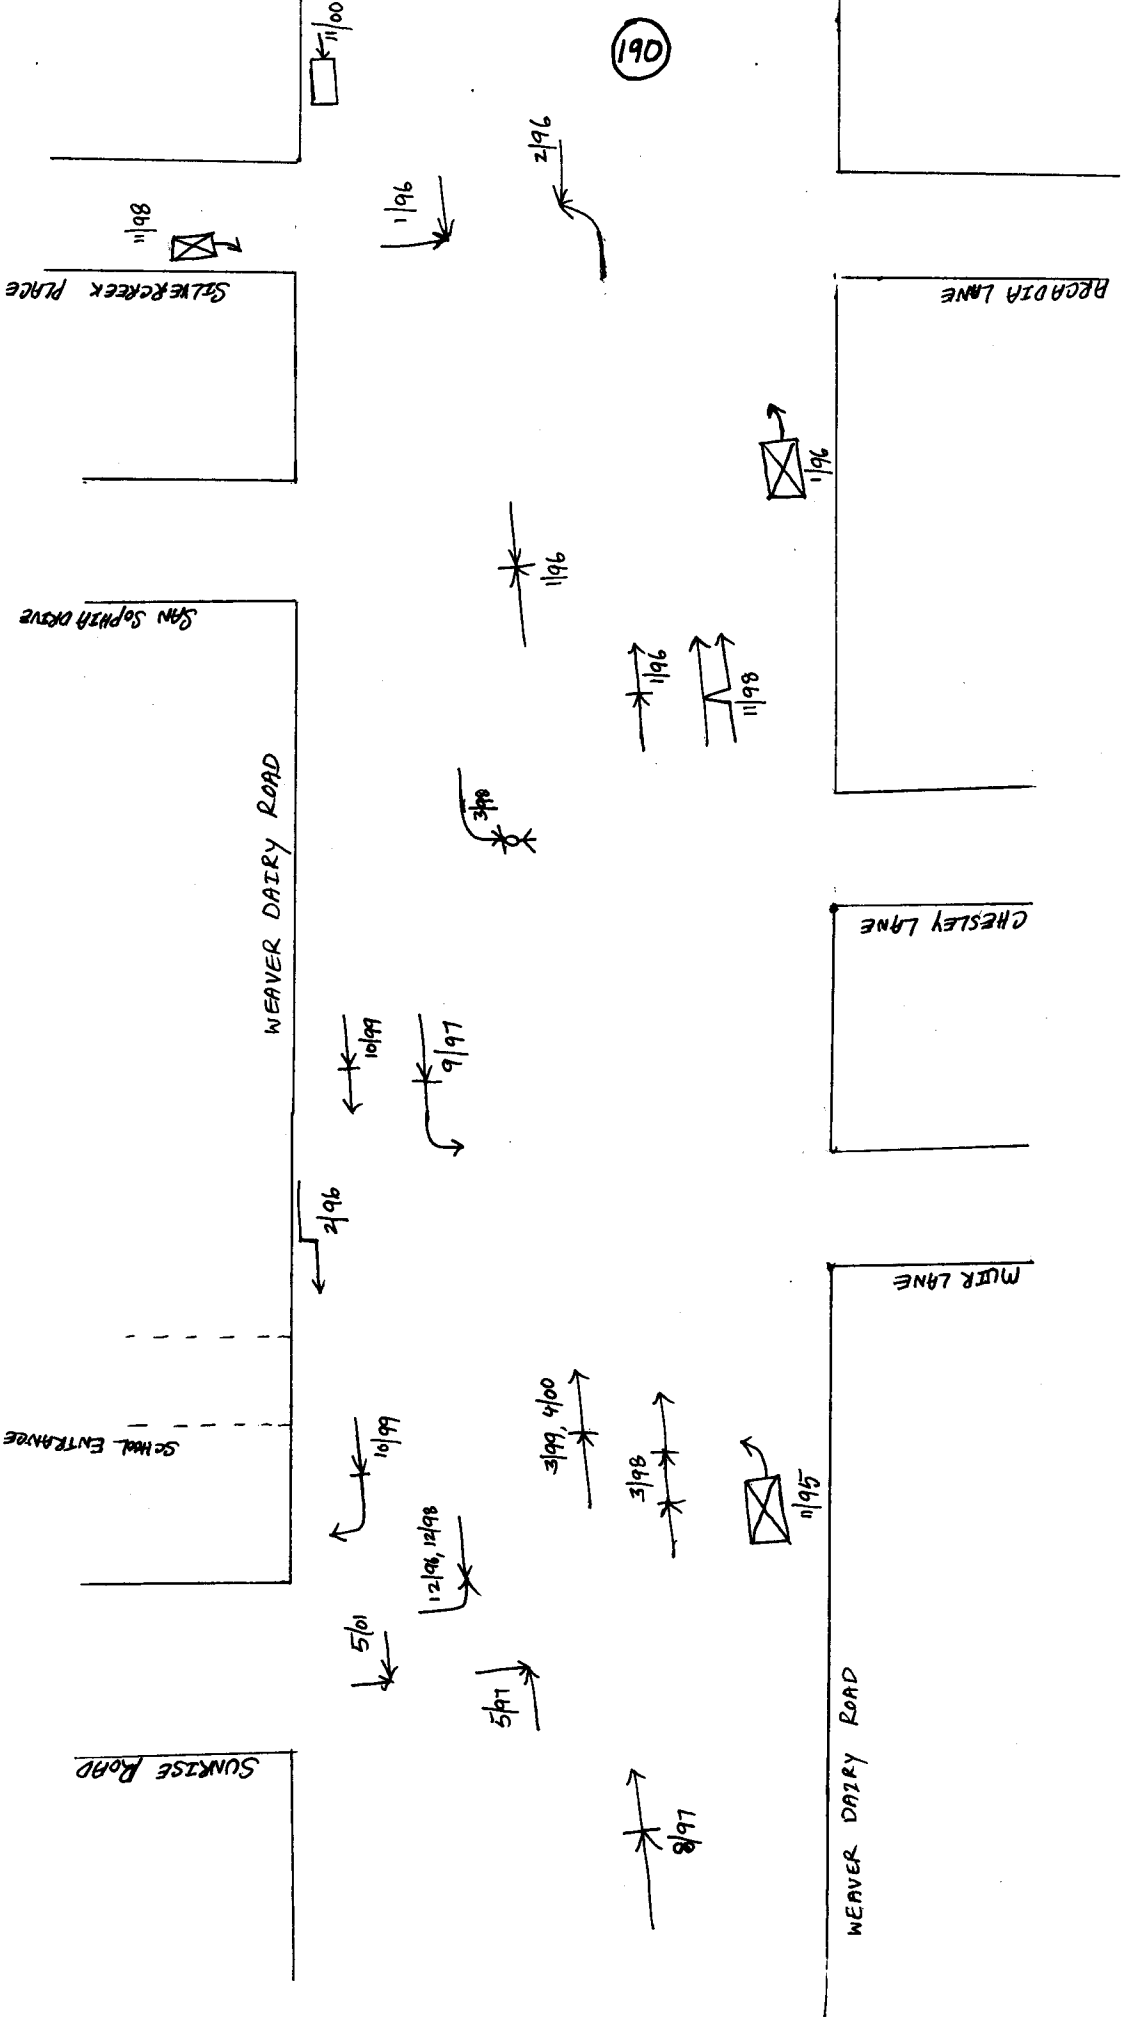

184

**TRAFFIC ACCIDENT HISTORY FOR THE
WEAVER DAIRY ROAD CORRIDOR
BETWEEN NC 86 AND ERWIN ROAD**

1995 - 2001

ACCIDENT LEGEND

185

Moving Vehicle

Pedestrian

Parked Vehicle

Parking Vehicle

Fixed Object

Head On

Read End

Ran Off Road

Angle

Turning

Backing

Sideswipe

Pedestrian/Bicycle

188

↑ N

WEAVER DAIRY ROAD

(189)

190

N
↑