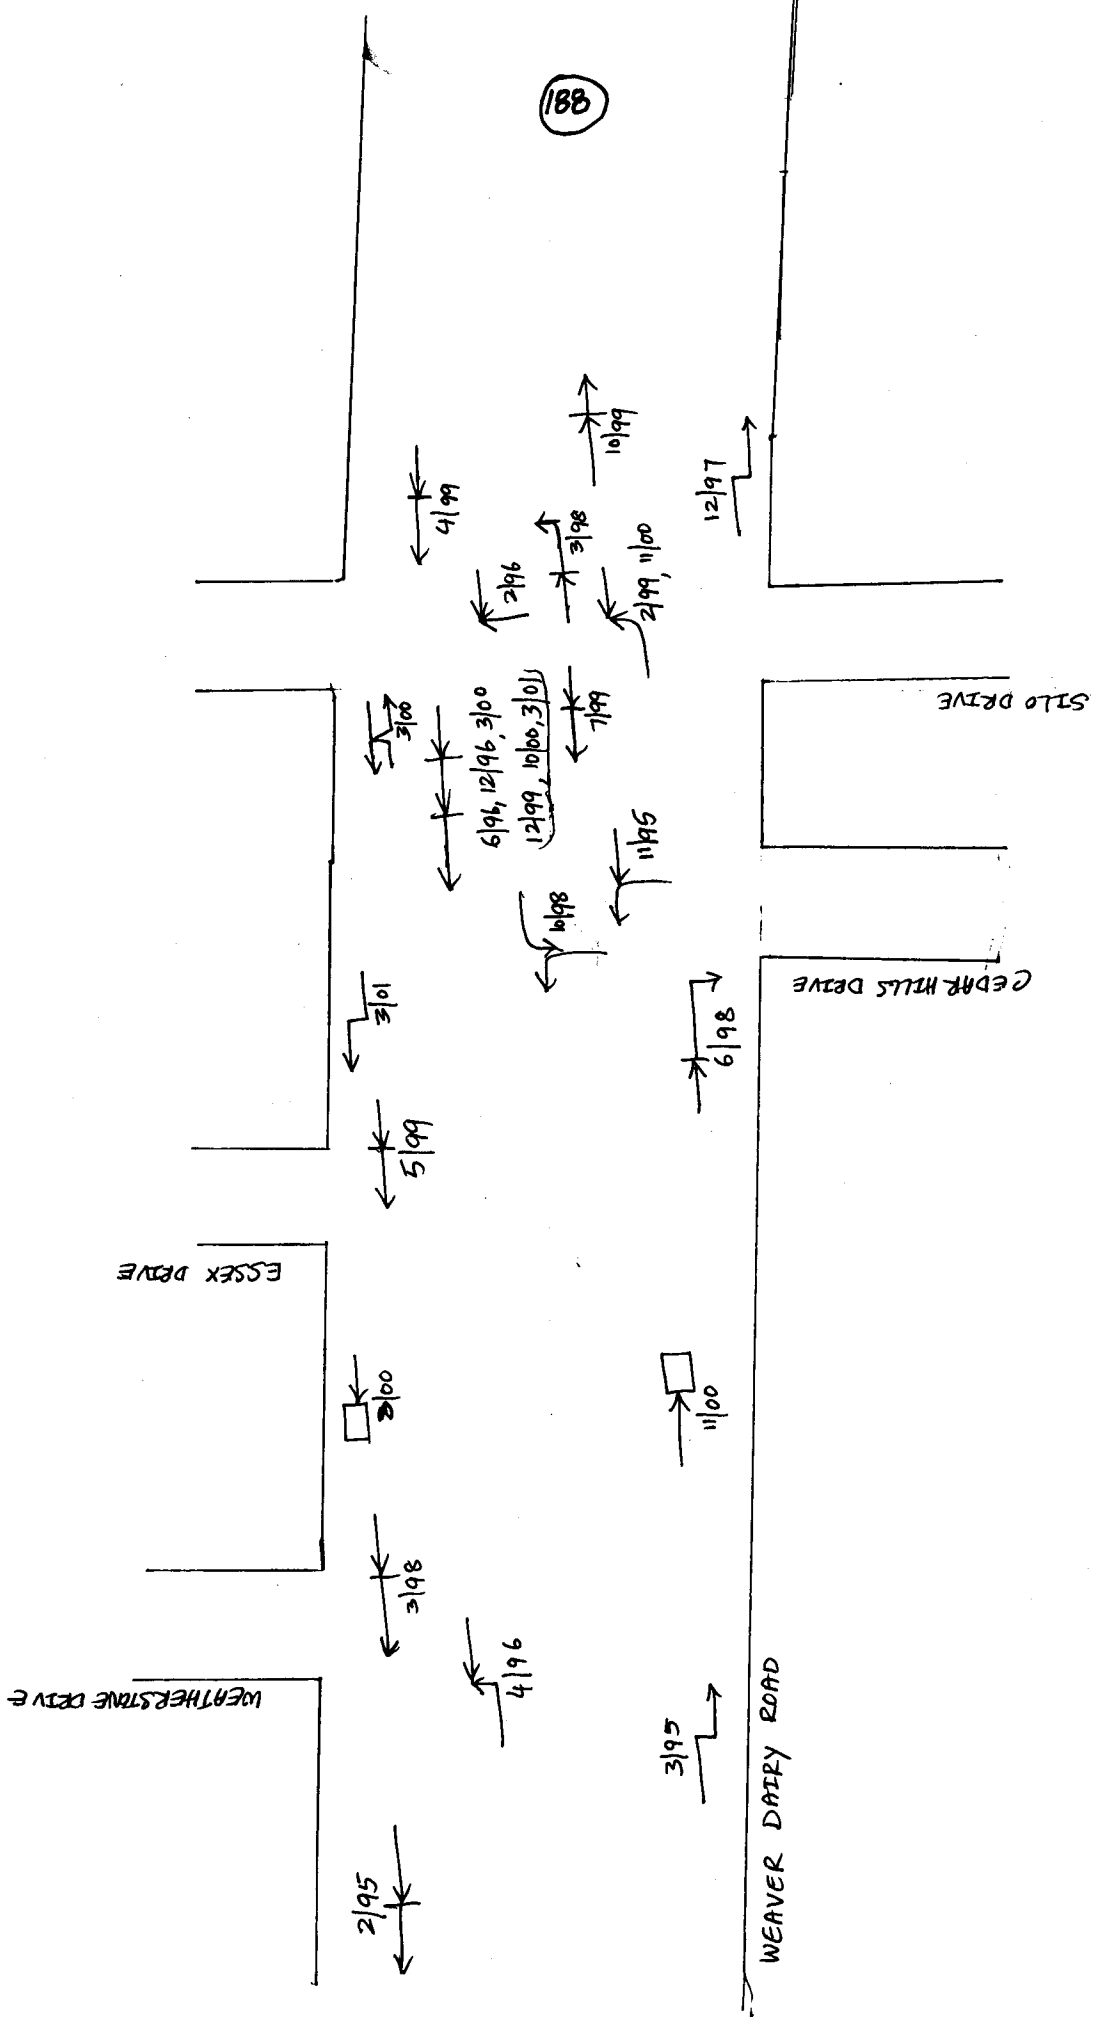

184

**TRAFFIC ACCIDENT HISTORY FOR THE
WEAVER DAIRY ROAD CORRIDOR
BETWEEN NC 86 AND ERWIN ROAD**

1995 - 2001

ACCIDENT LEGEND

185

Moving Vehicle

Pedestrian

Parked Vehicle

Parking Vehicle

Fixed Object

Head On

Read End

Ran Off Road

Angle

Turning

Backing

Sideswipe

Pedestrian/Bicycle

188

↑ N

WEAVER DAIRY ROAD

(189)

190

N
↑

WEAVER DAIRY ROAD