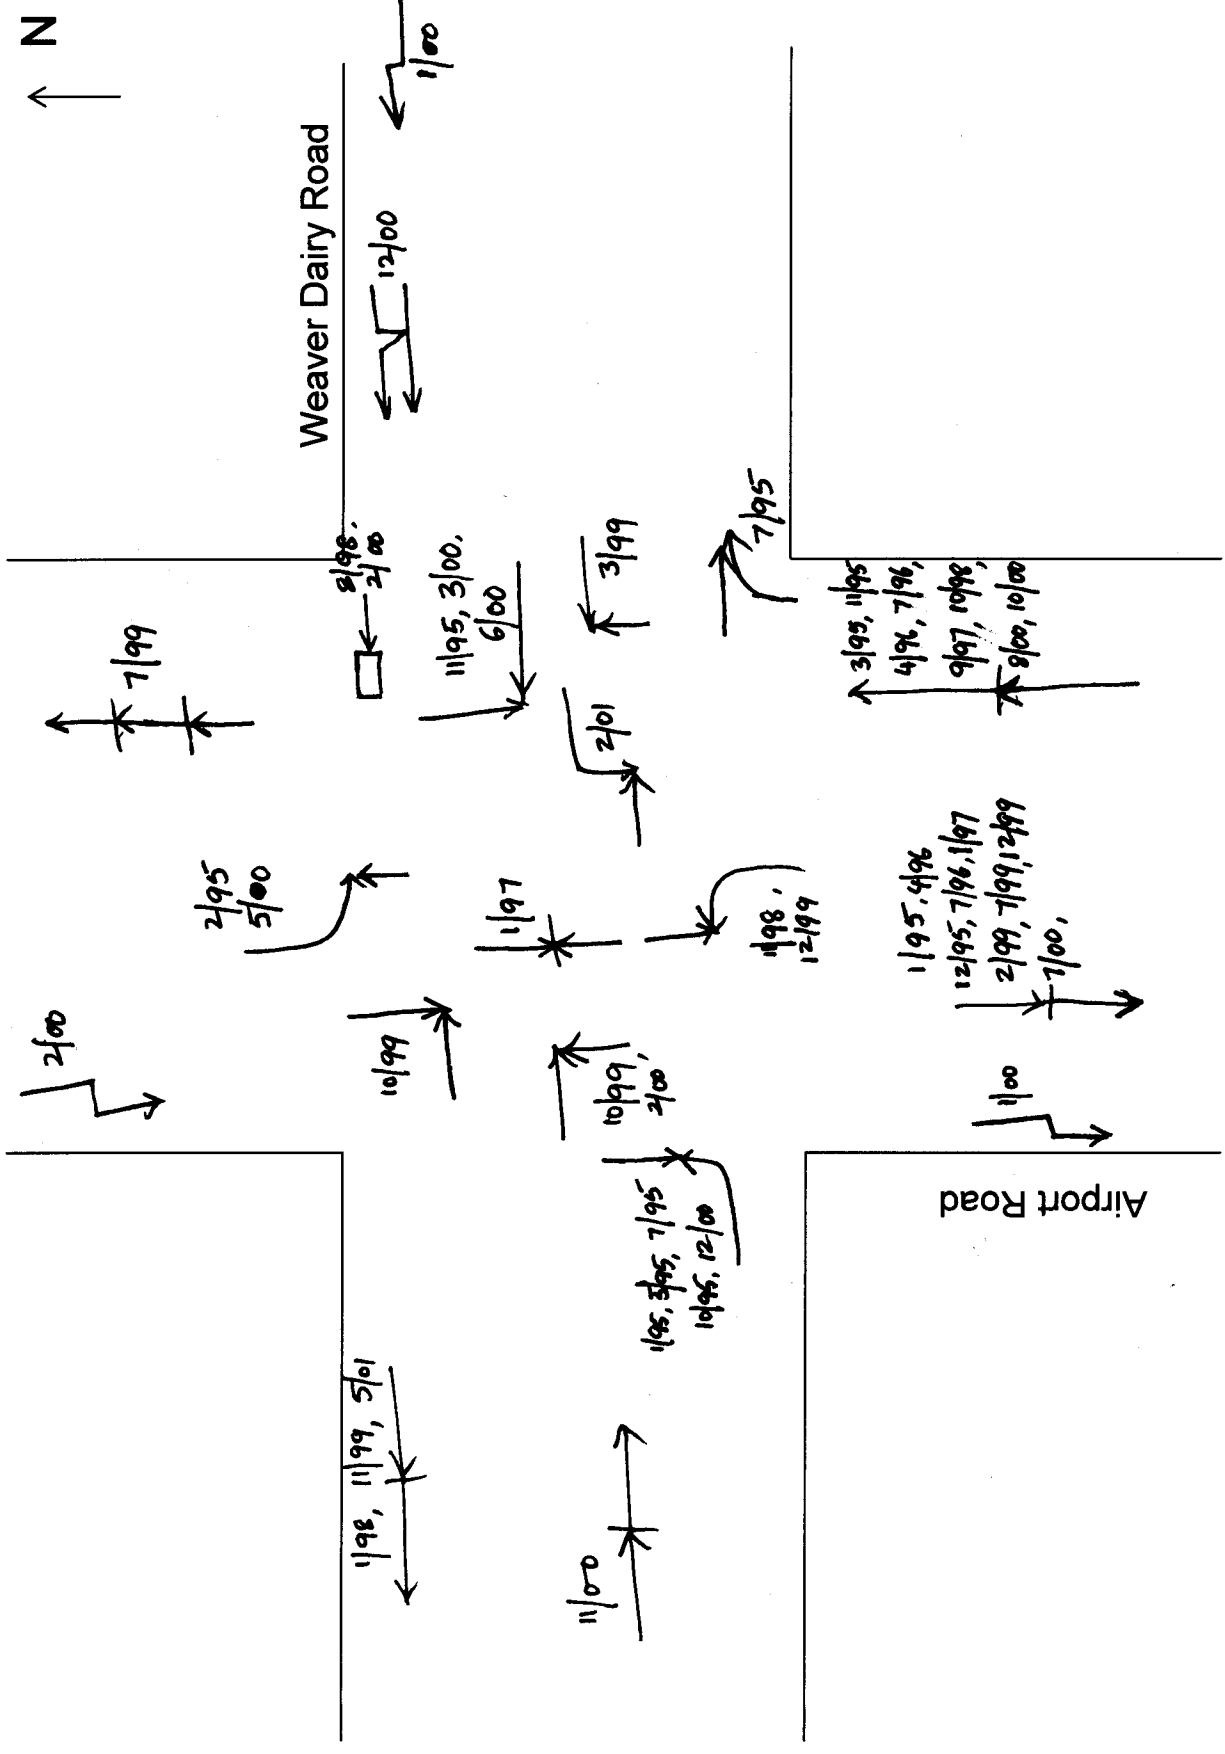

184

**TRAFFIC ACCIDENT HISTORY FOR THE
WEAVER DAIRY ROAD CORRIDOR
BETWEEN NC 86 AND ERWIN ROAD**

1995 - 2001

ACCIDENT LEGEND

185

Moving Vehicle

Pedestrian

Parked Vehicle

Parking Vehicle

Fixed Object

Head On

Read End

Ran Off Road

Angle

Turning

Backing

Sideswipe

Pedestrian/Bicycle

188

↑ N

WEAVER DAIRY ROAD

(189)

190

N
↑

WEAVER DAIRY ROAD