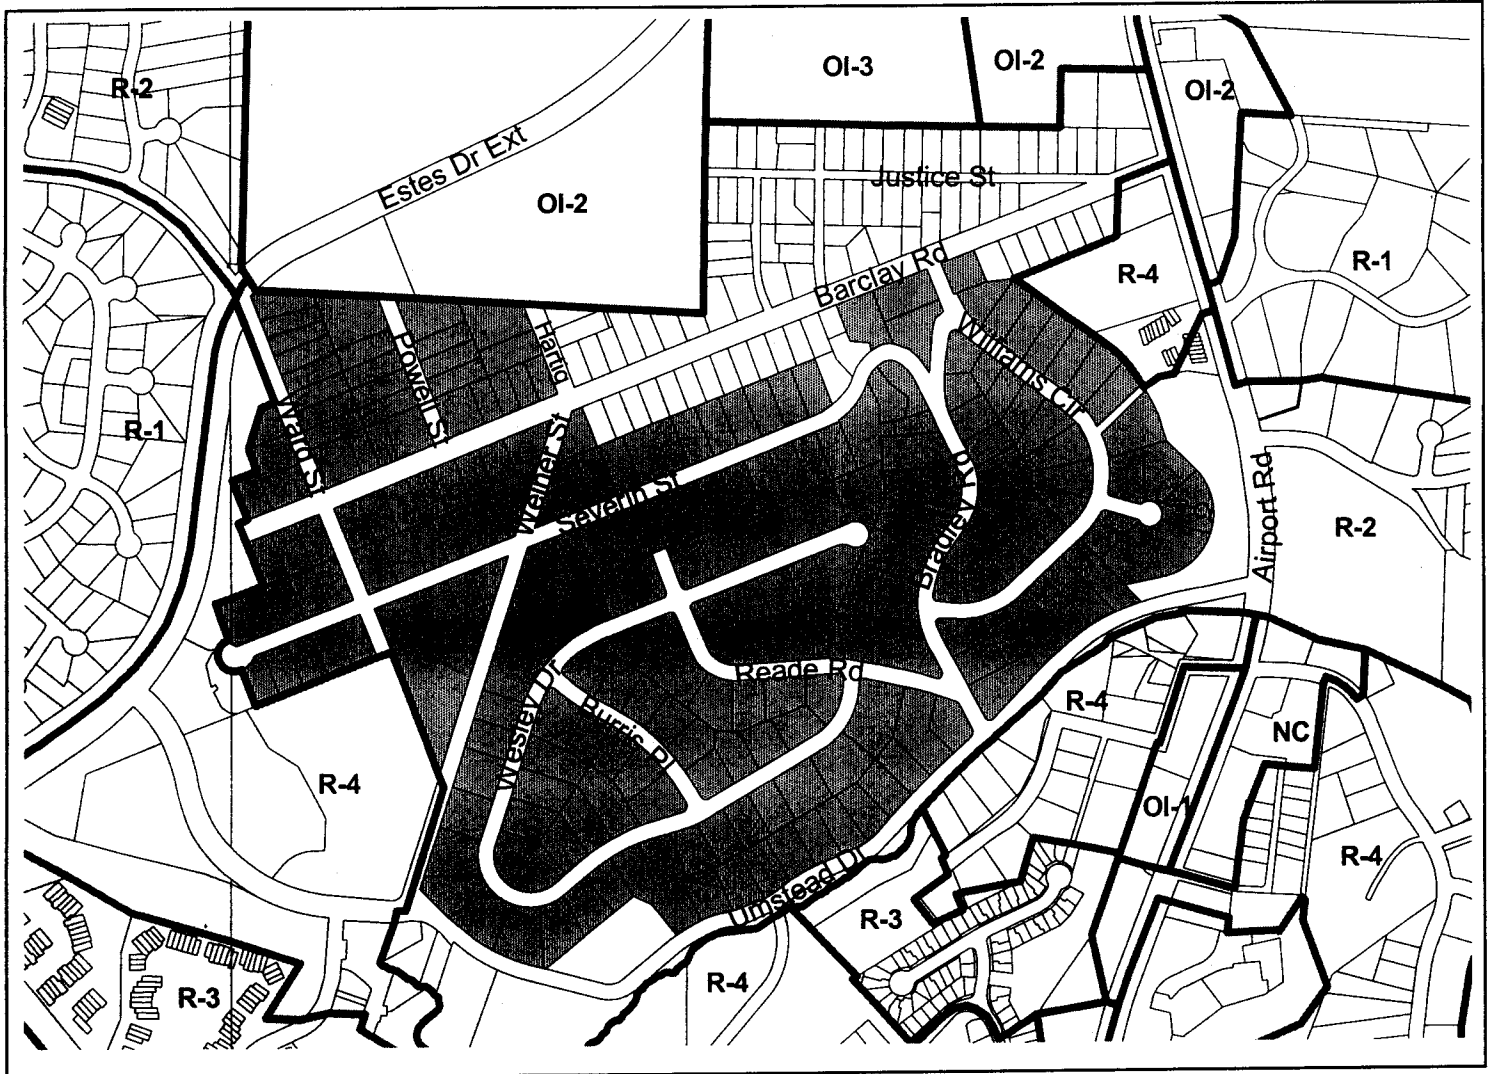

41

# Map 4

## Colonial Heights - Pinebrook Estates Area Proposed Area for Consideration of Rezoning

	Proposed Area for Consideration of Rezoning to R-1
	Existing Chapel Hill Zoning

GIS Map Prepared  
by Chapel Hill Planning,  
April 8, 2002

200 0 200 400 Feet