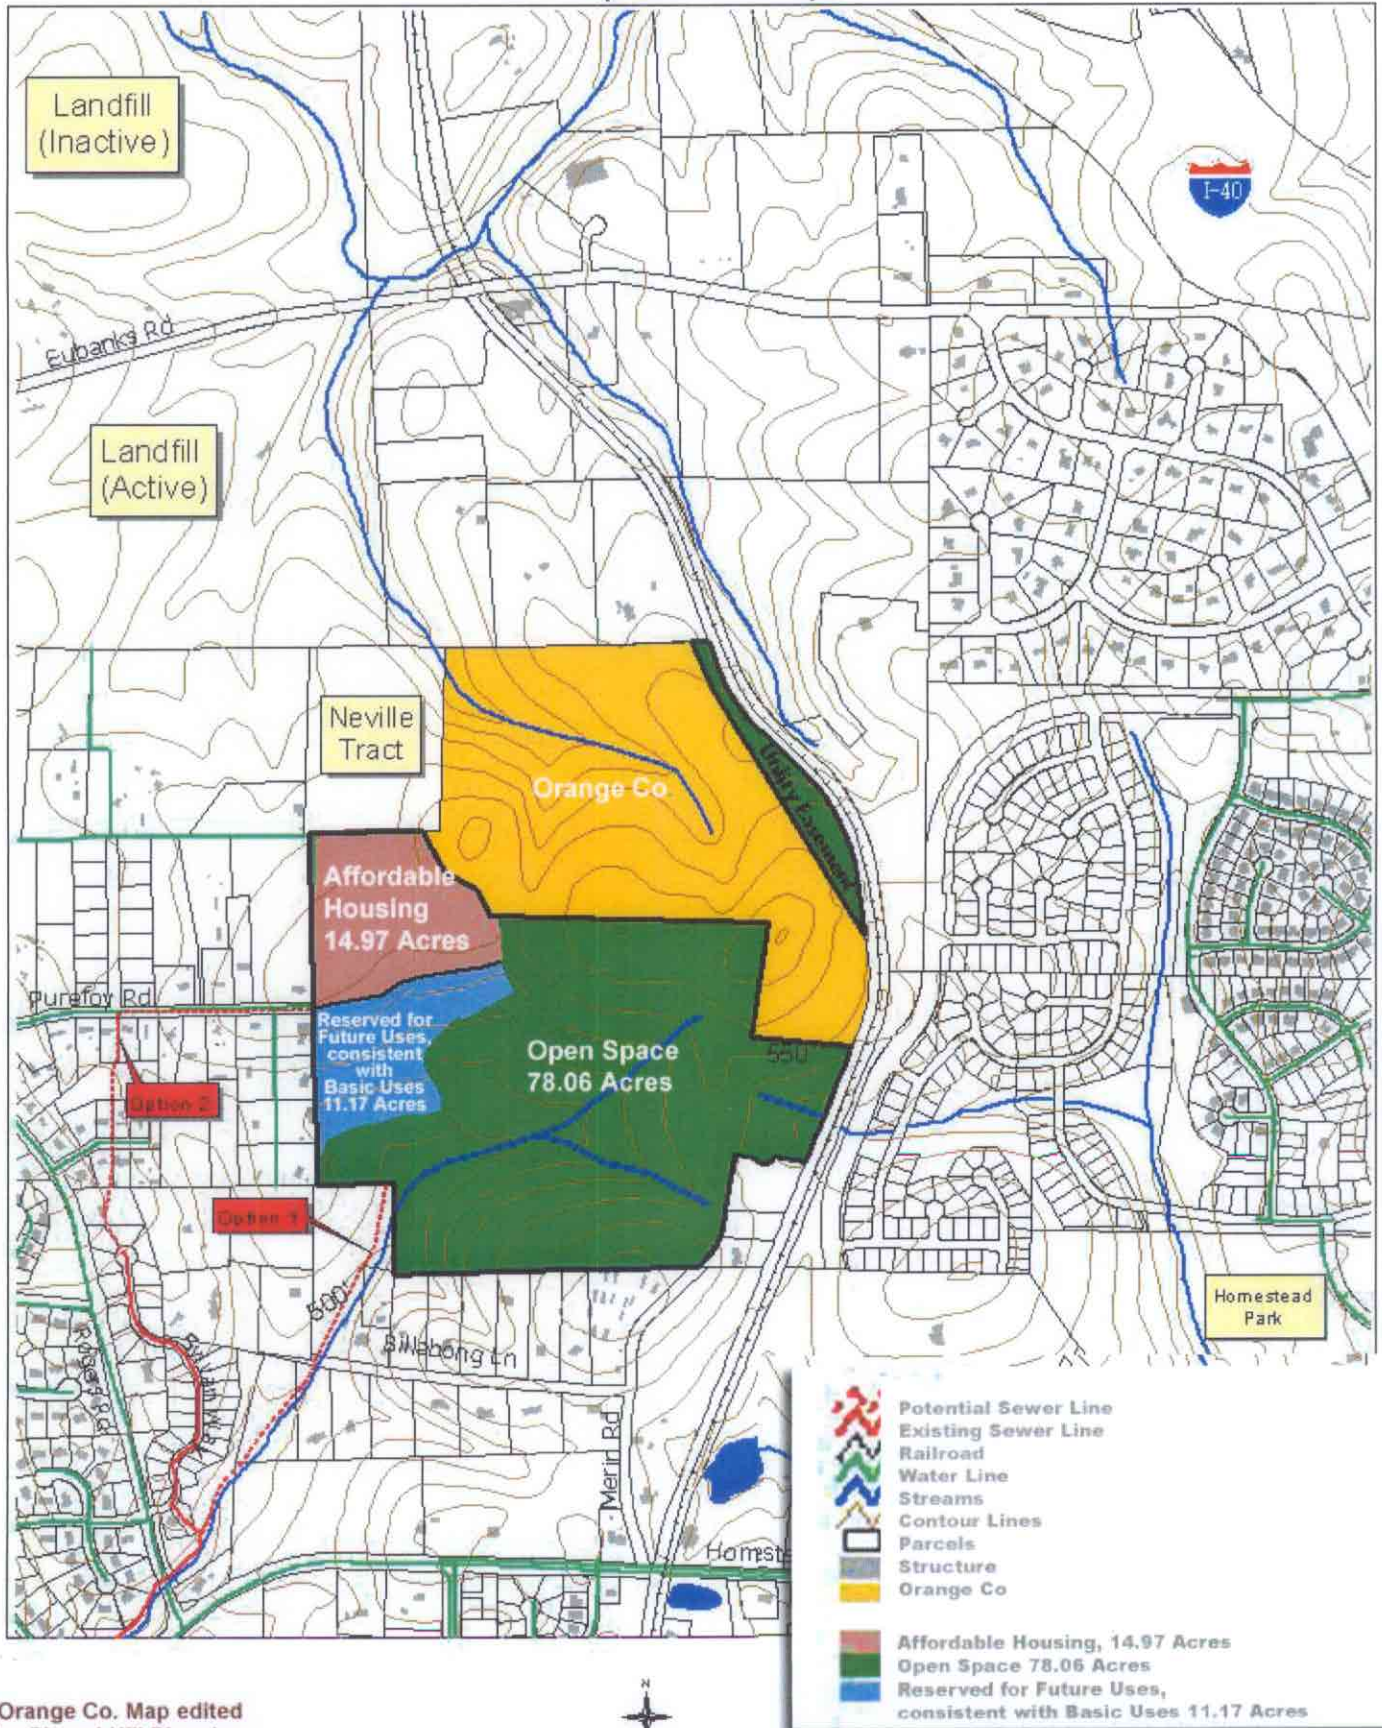

Greene Tract Remainder Straw Proposal Concept Plan

Orange Co. Map edited
by Chapel Hill Planning
for text legibility
May 13, 2002