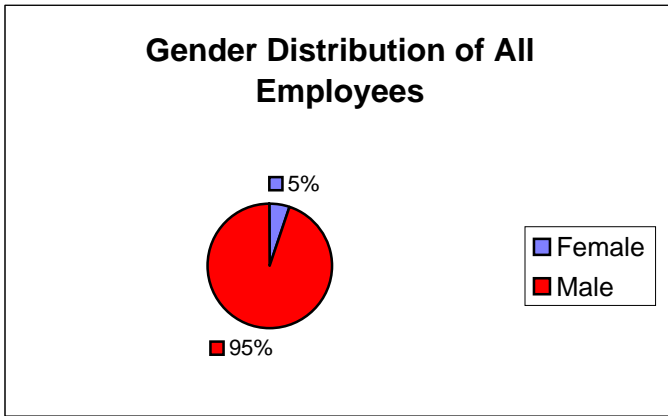

10 - Distribution of Supervisors by Gender in the Public Works Department December 2006

Female	6	5%
Male	109	95%
Total	115	

Female	4	4%
Male	93	96%
Total	97	

Female	2	11%
Male	16	89%
Total	18	

	Male	Female	M Sup	F Sup	Total
White	31	2	13	1	47
Black	57	2	3	1	63
Other	5	0	0	0	5
Total	93	4	16	2	115