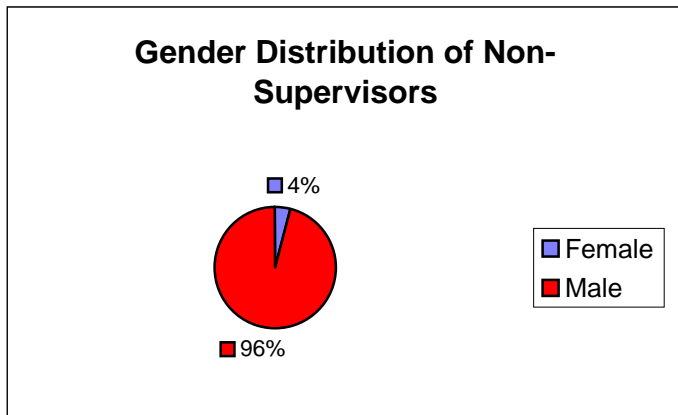

10 - Distribution of Supervisors by Gender in the Public Works Department December 2006

Female	6	5%
Male	109	95%
Total	115	

Female	4	4%
Male	93	96%
Total	97	

Female	2	11%
Male	16	89%
Total	18	

	Male	Female	M Sup	F Sup	Total
White	31	2	13	1	47
Black	57	2	3	1	63
Other	5	0	0	0	5
Total	93	4	16	2	115