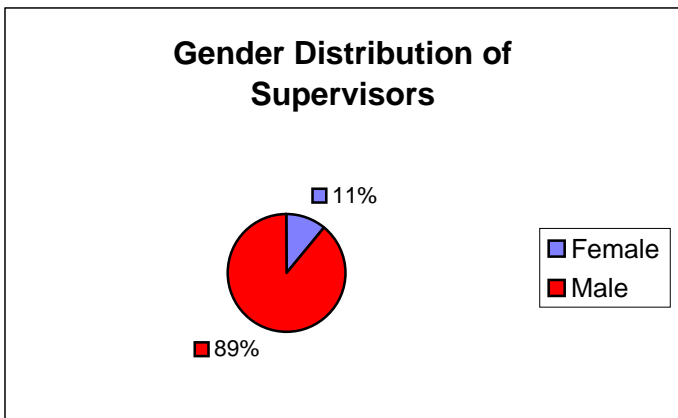

10 - Distribution of Supervisors by Gender in the Public Works Department December 2006

Female	6	5%
Male	109	95%
Total	115	

Female	4	4%
Male	93	96%
Total	97	

Female	2	11%
Male	16	89%
Total	18	

	Male	Female	M Sup	F Sup	Total
White	31	2	13	1	47
Black	57	2	3	1	63
Other	5	0	0	0	5
Total	93	4	16	2	115