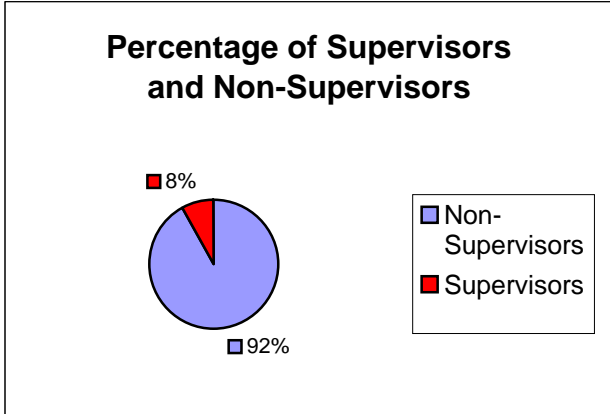

11 - Distribution of Supervisors by Race in the Transportation Department December 2006

Non-Supervisors	158	92%
Supervisors	14	8%
Total	172	

White	52	33%
Black	98	62%
Other	8	5%
Total	158	

White	7	50%
Black	7	50%
Other	0	0%
Total	14	