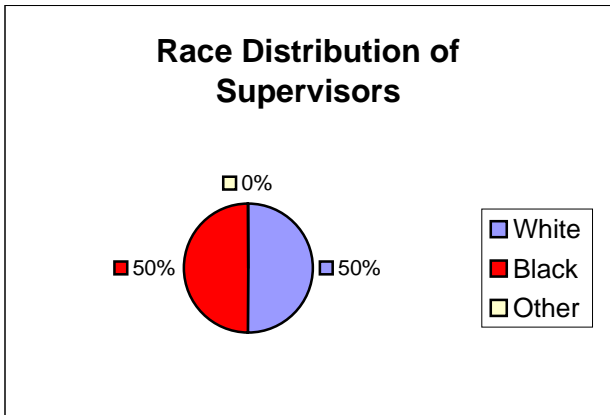

11 - Distribution of Supervisors by Race in the Transportation Department December 2006

Non-Supervisors	158	92%
Supervisors	14	8%
Total	172	

White	52	33%
Black	98	62%
Other	8	5%
Total	158	

White	7	50%
Black	7	50%
Other	0	0%
Total	14	