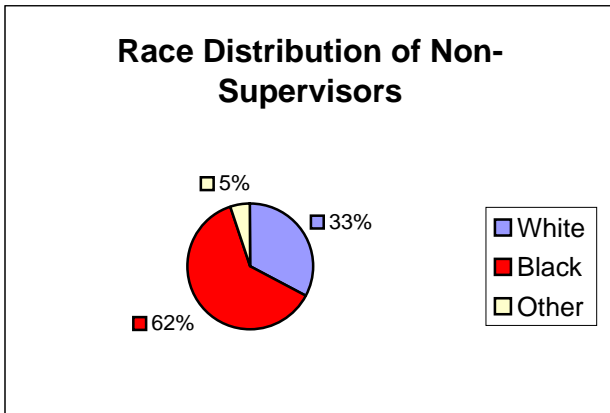

11 - Distribution of Supervisors by Race in the Transportation Department December 2006

Non-Supervisors	158	92%
Supervisors	14	8%
Total	172	

White	52	33%
Black	98	62%
Other	8	5%
Total	158	

White	7	50%
Black	7	50%
Other	0	0%
Total	14	