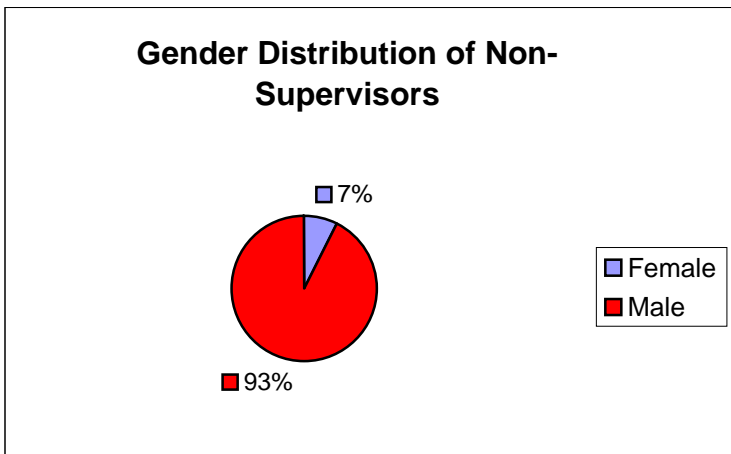

6 - Distribution of Supervisors by Gender in the Fire Department December 2006

Female	8	10%
Male	72	90%
Total	80	

Female	4	7%
Male	50	93%
Total	54	

F Sup	4	15%
M Sup	22	85%
Total	26	

	Male	Female	M Sup	F Sup	Total
White	38	4	17	3	62
Black	11	0	5	0	16
Other	1	0	0	1	2
Total	50	4	22	4	80