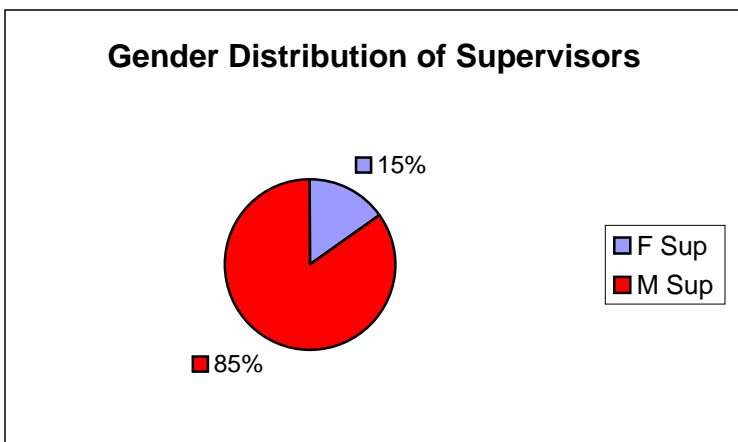

6 - Distribution of Supervisors by Gender in the Fire Department December 2006

Female	8	10%
Male	72	90%
Total	80	

Female	4	7%
Male	50	93%
Total	54	

F Sup	4	15%
M Sup	22	85%
Total	26	

	Male	Female	M Sup	F Sup	Total
White	38	4	17	3	62
Black	11	0	5	0	16
Other	1	0	0	1	2
Total	50	4	22	4	80