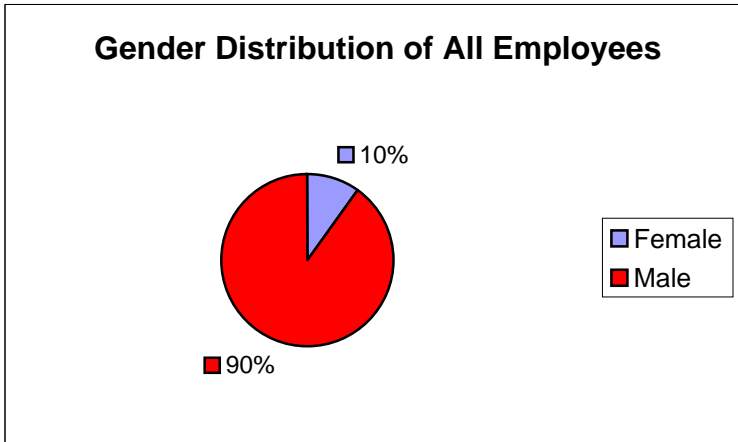

6 - Distribution of Supervisors by Gender in the Fire Department December 2006

Female	8	10%
Male	72	90%
Total	80	

Female	4	7%
Male	50	93%
Total	54	

F Sup	4	15%
M Sup	22	85%
Total	26	

	Male	Female	M Sup	F Sup	Total
White	38	4	17	3	62
Black	11	0	5	0	16
Other	1	0	0	1	2
Total	50	4	22	4	80