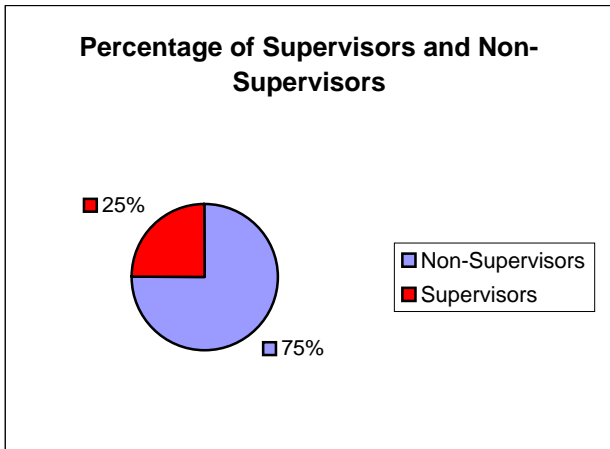

7 - Distribution of Supervisors by Race in the Police Department December 2006

Non-Supervisors	99	75%
Supervisors	33	25%
Total	132	

White	81	82%
Black	17	17%
Other	1	1%
Total	99	

White	25	76%
Black	8	24%
Other	0	0
Total	33	