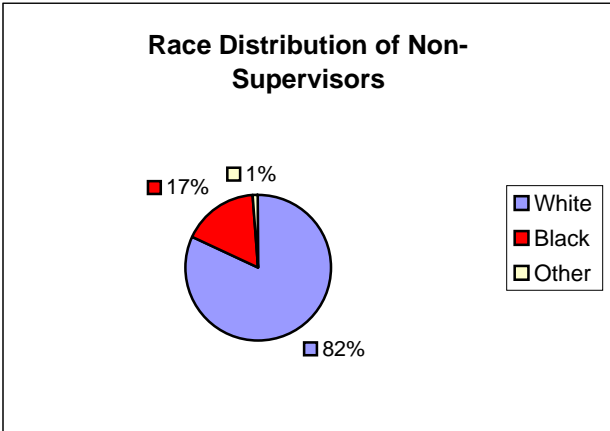

7 - Distribution of Supervisors by Race in the Police Department December 2006

Non-Supervisors	99	75%
Supervisors	33	25%
Total	132	

White	81	82%
Black	17	17%
Other	1	1%
Total	99	

White	25	76%
Black	8	24%
Other	0	0
Total	33	