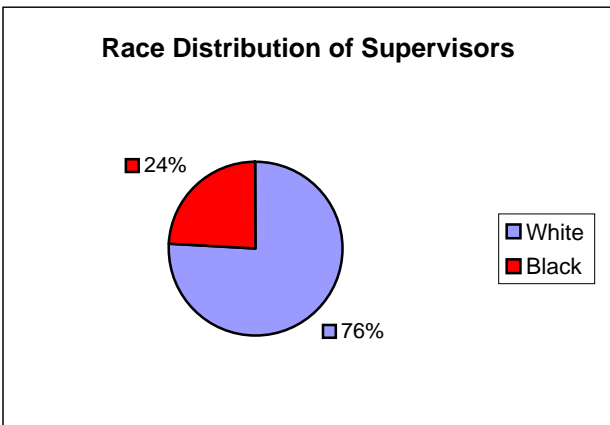

7 - Distribution of Supervisors by Race in the Police Department December 2006

Non-Supervisors	99	75%
Supervisors	33	25%
Total	132	

White	81	82%
Black	17	17%
Other	1	1%
Total	99	

White	25	76%
Black	8	24%
Other	0	0
Total	33	