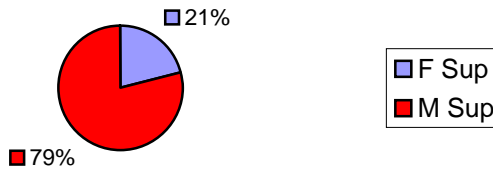

Gender Distribution of Supervisors

F Sup	7	21%
M Sup	26	79%
Total	33	

	Male	Female	M Sup	F Sup	Total
White	57	24	19	6	106
Black	12	5	7	1	25
Other	1	0	0	0	1
Total	70	29	26	7	132