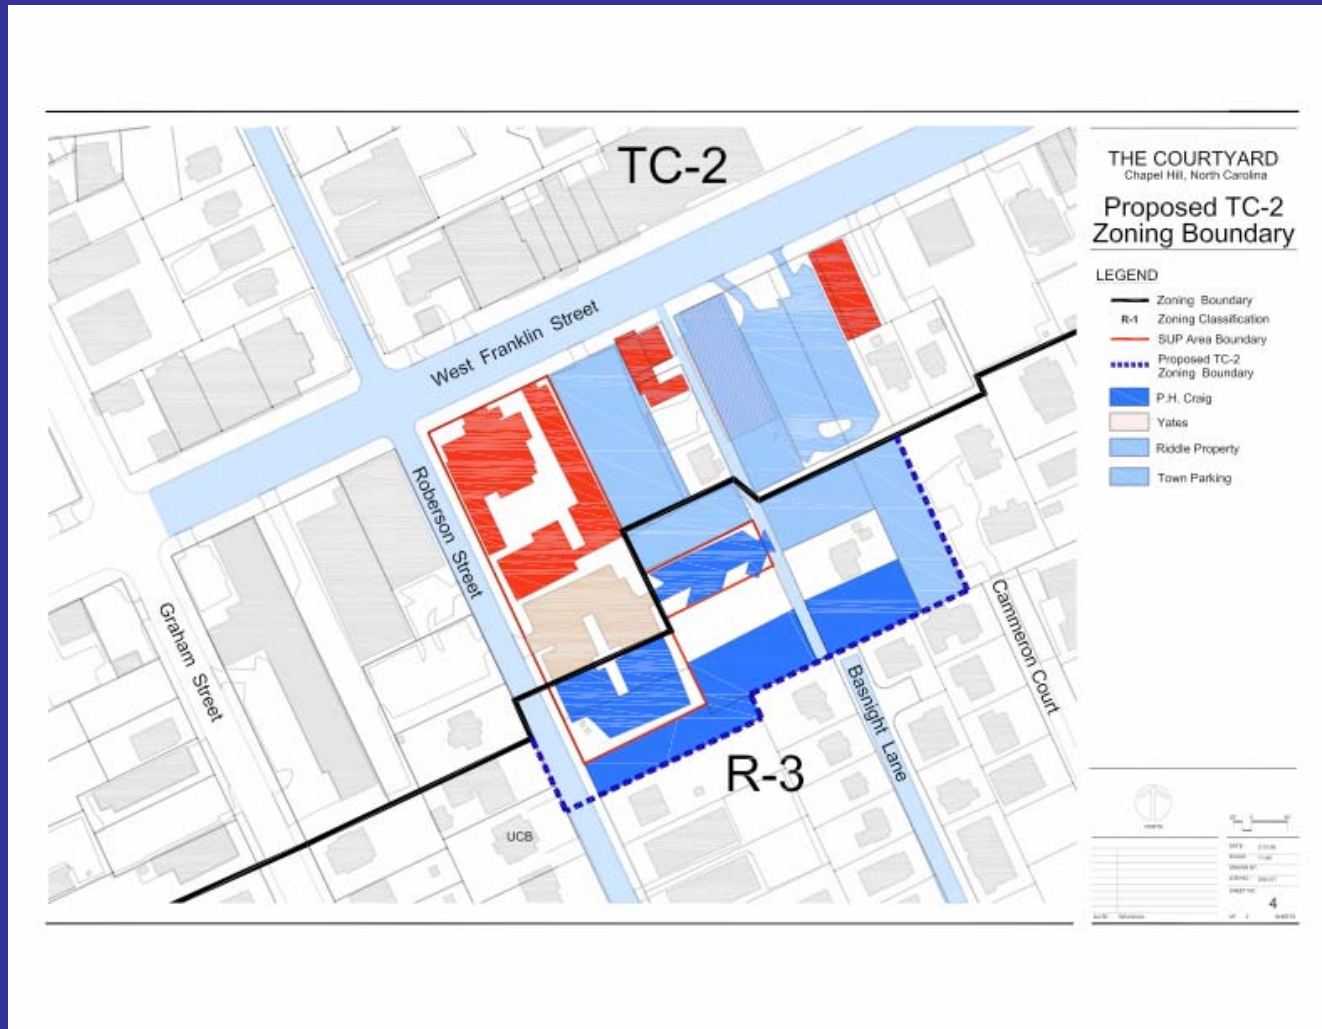

400 Block West Franklin

Buildings, Parking, Existing Zoning Boundary

400 Block West Franklin

Buildings, Parking - Possible TC-2 Zoning Change