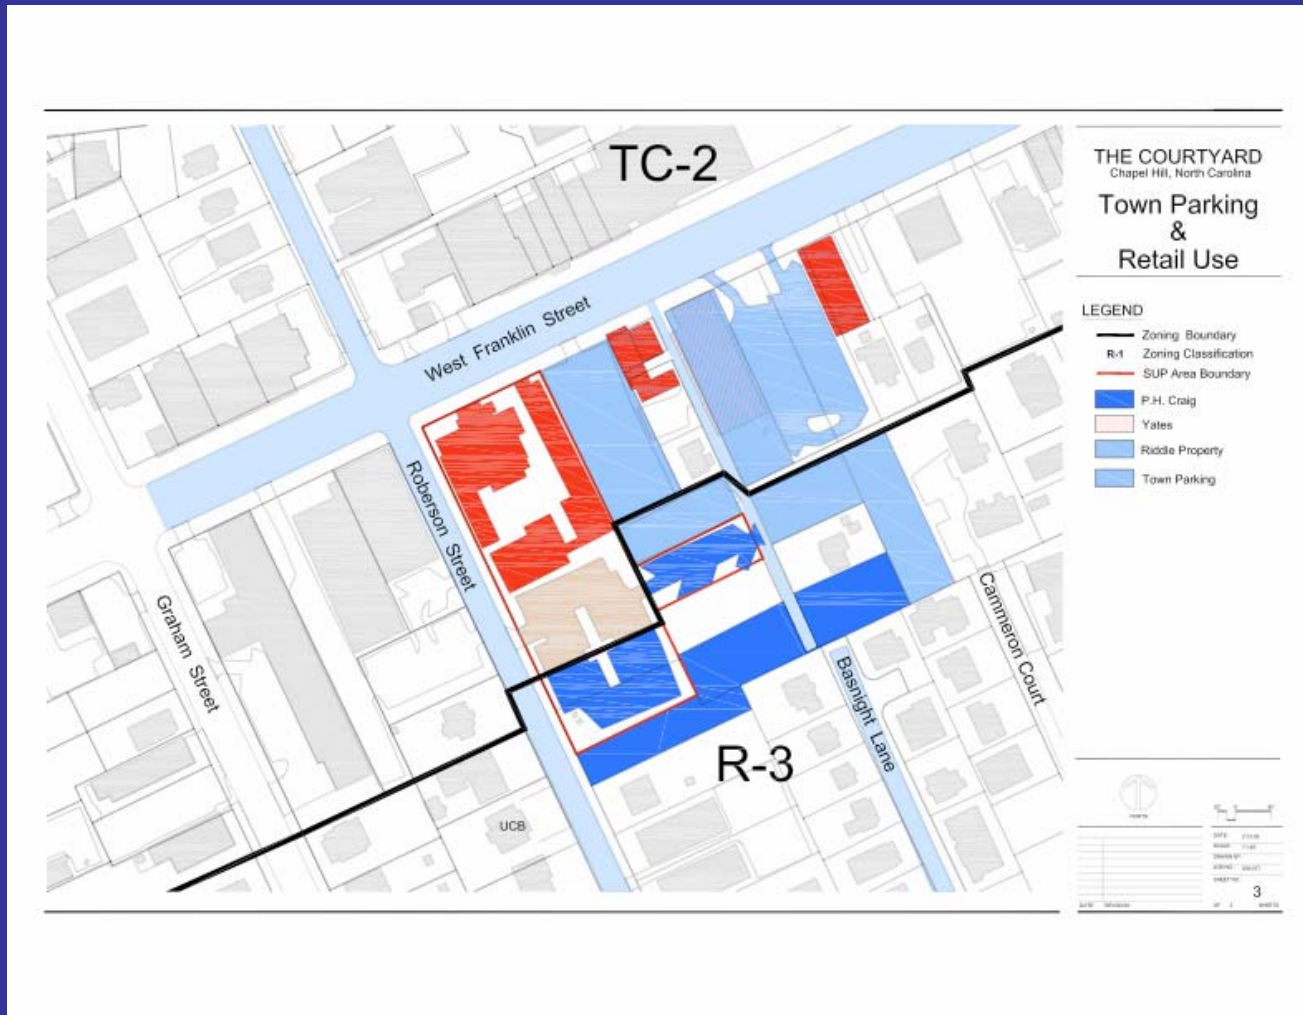

400 Block West Franklin

Buildings, Parking, Existing Zoning Boundary

400 Block West Franklin

Buildings, Parking - Possible TC-2 Zoning Change