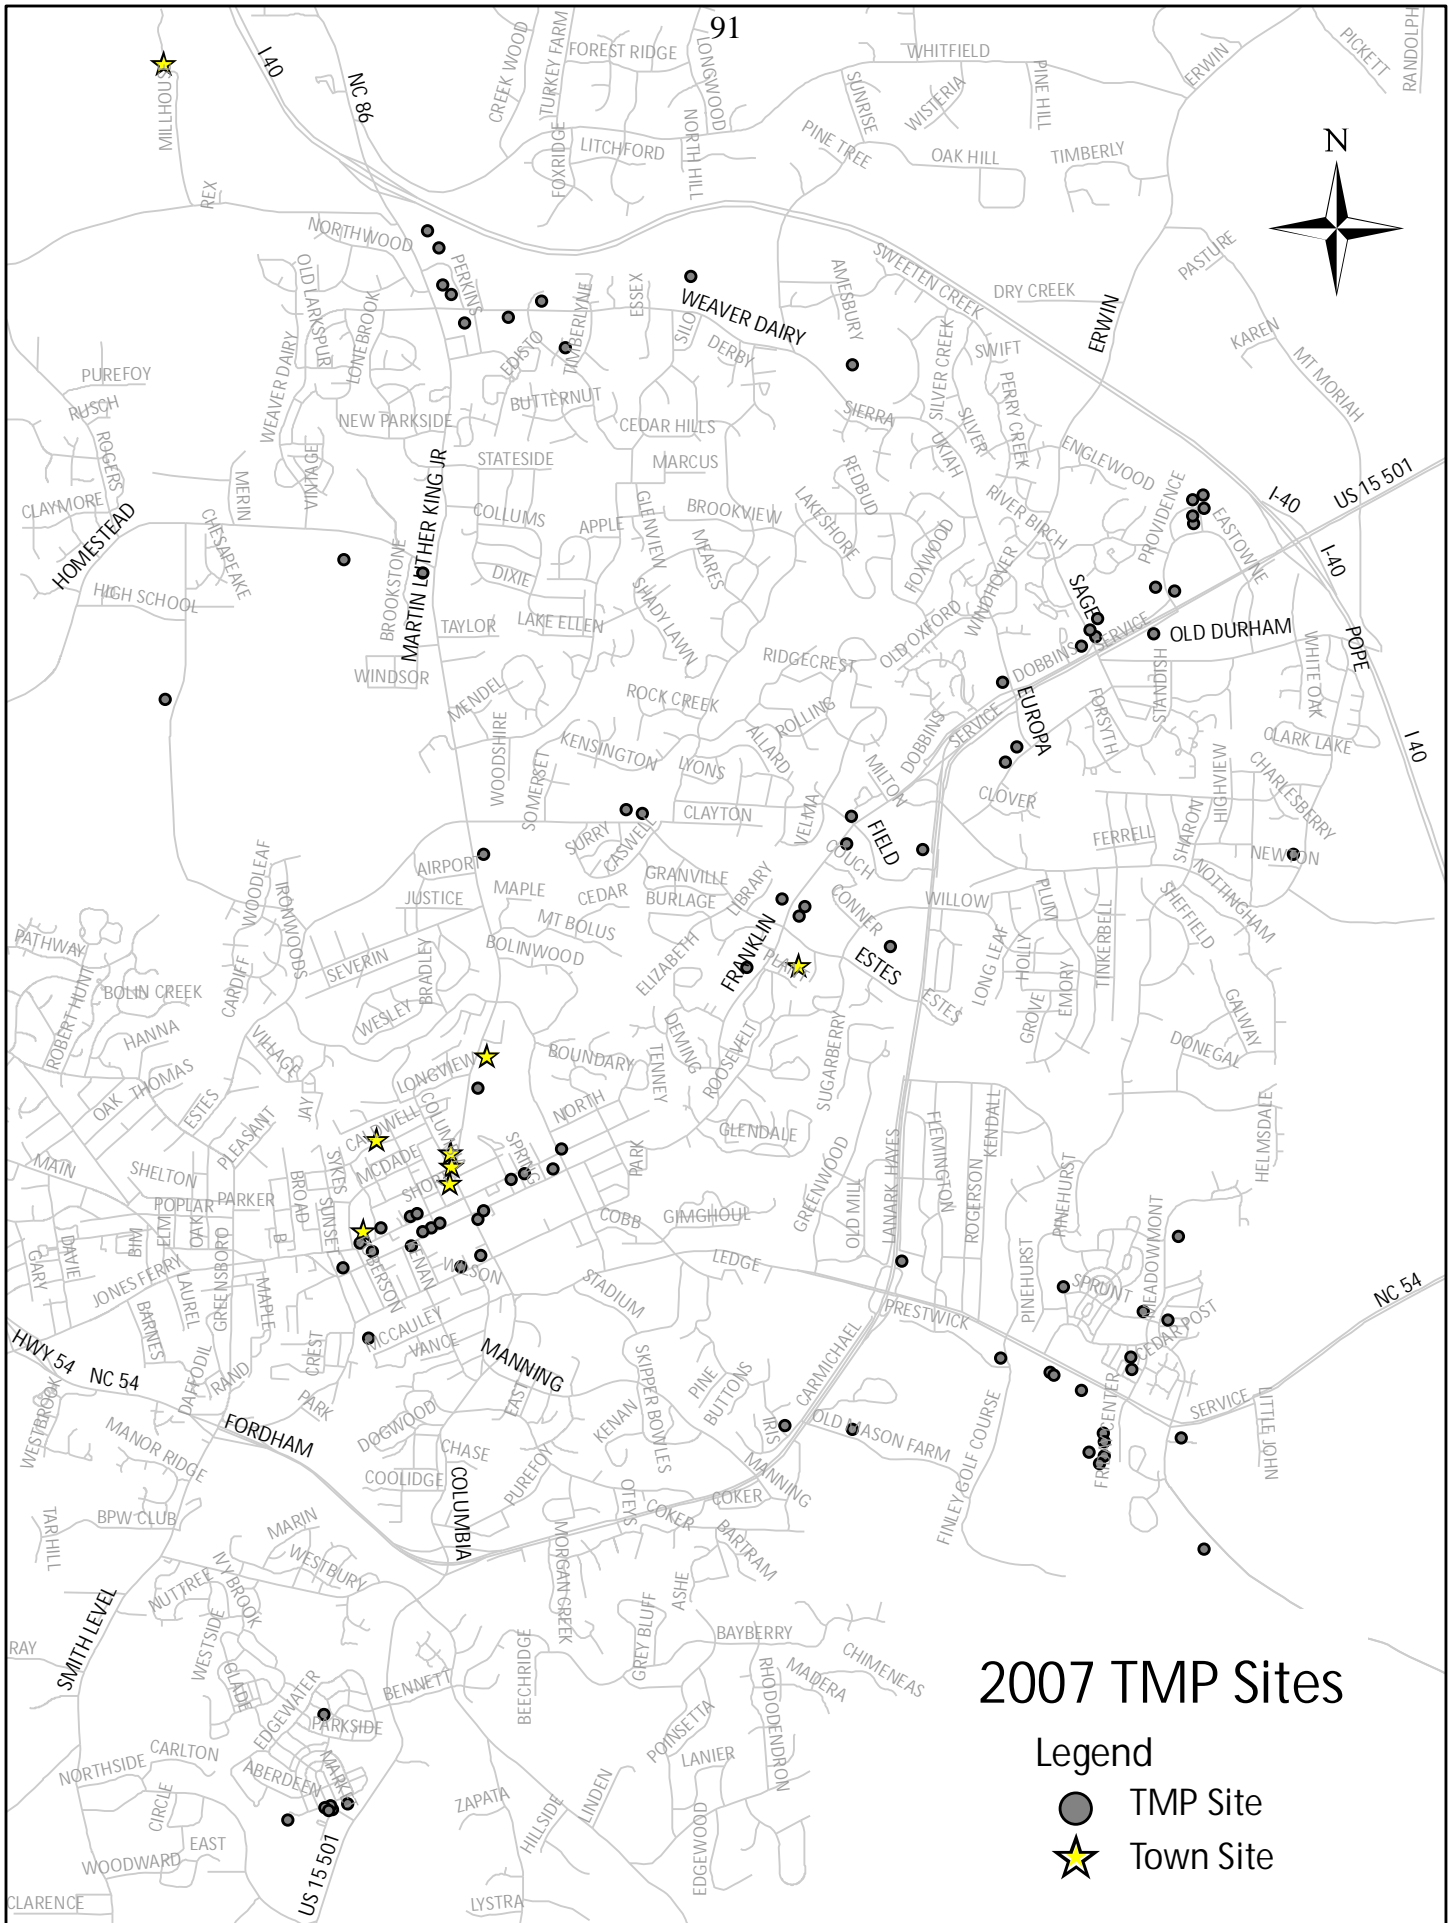

## 2007 TMP Sites and Businesses

(as reported by site Transportation Coordinators)

Site/Project Name	Site Location	Tenants (as of 2008)
400 Silver Cedar Court	400 Silver Cedar Court	American Board of Orthopaedic Surgery MDC Inc. National Paideia Center
411 West Café	411 West Franklin Street	
Bell Leadership Offices	214 West Cameron Ave.	
Blue Cross/Blue Shield	600 Eastowne Drive	
Carol Woods Retirement Community	750 Weaver Dairy Road	
Carolina House of Chapel Hill	100 Lanark Rd.	
Cedars of Chapel Hill	100 Cedar Club Circle	
Chapel Hill Center	1502 East Franklin Street	Scissorium Stewart P. Wignall, PA
Chapel Hill North	1800-1840 MLK Jr Blvd	ABC Store Blockbuster Video Chocolaterie Stam Deluxe Cleaners Eye Associates GNC Great Clips Lin Garden Inc. Molly Maid/Mr. Handy Man Nirvana Spa & Salon Optical Reflections Partners in Health & Wellness Pop's Pizzeria Quiznos State Farm The UPS Store UNC Medical Center Wild Birds Unlimited
Chapel Hill North - Building 100	115-129 Timberhill Place	Allstate Insurance Comprehensive Physical Therapy, Inc. Law Office of Gary R. Poole, P. A. Goode Chiropractic Innovation Management, Inc. Long & Long Timberlyne Family Practice
Chapel Hill North - Building 200	200-224 Timberhill Place	Drs. Clifton & Mauney PLC Triangle Orthopaedics Management Services on Call
Chapel Hill North - Harris Teeter	1800 Martin Luther King Jr Blvd	
CHC Schools - East Chapel Hill High School	500 Weaver Dairy Road	

## 2007 TMP Sites

### Legend

- TMP Site
- ★ Town Site