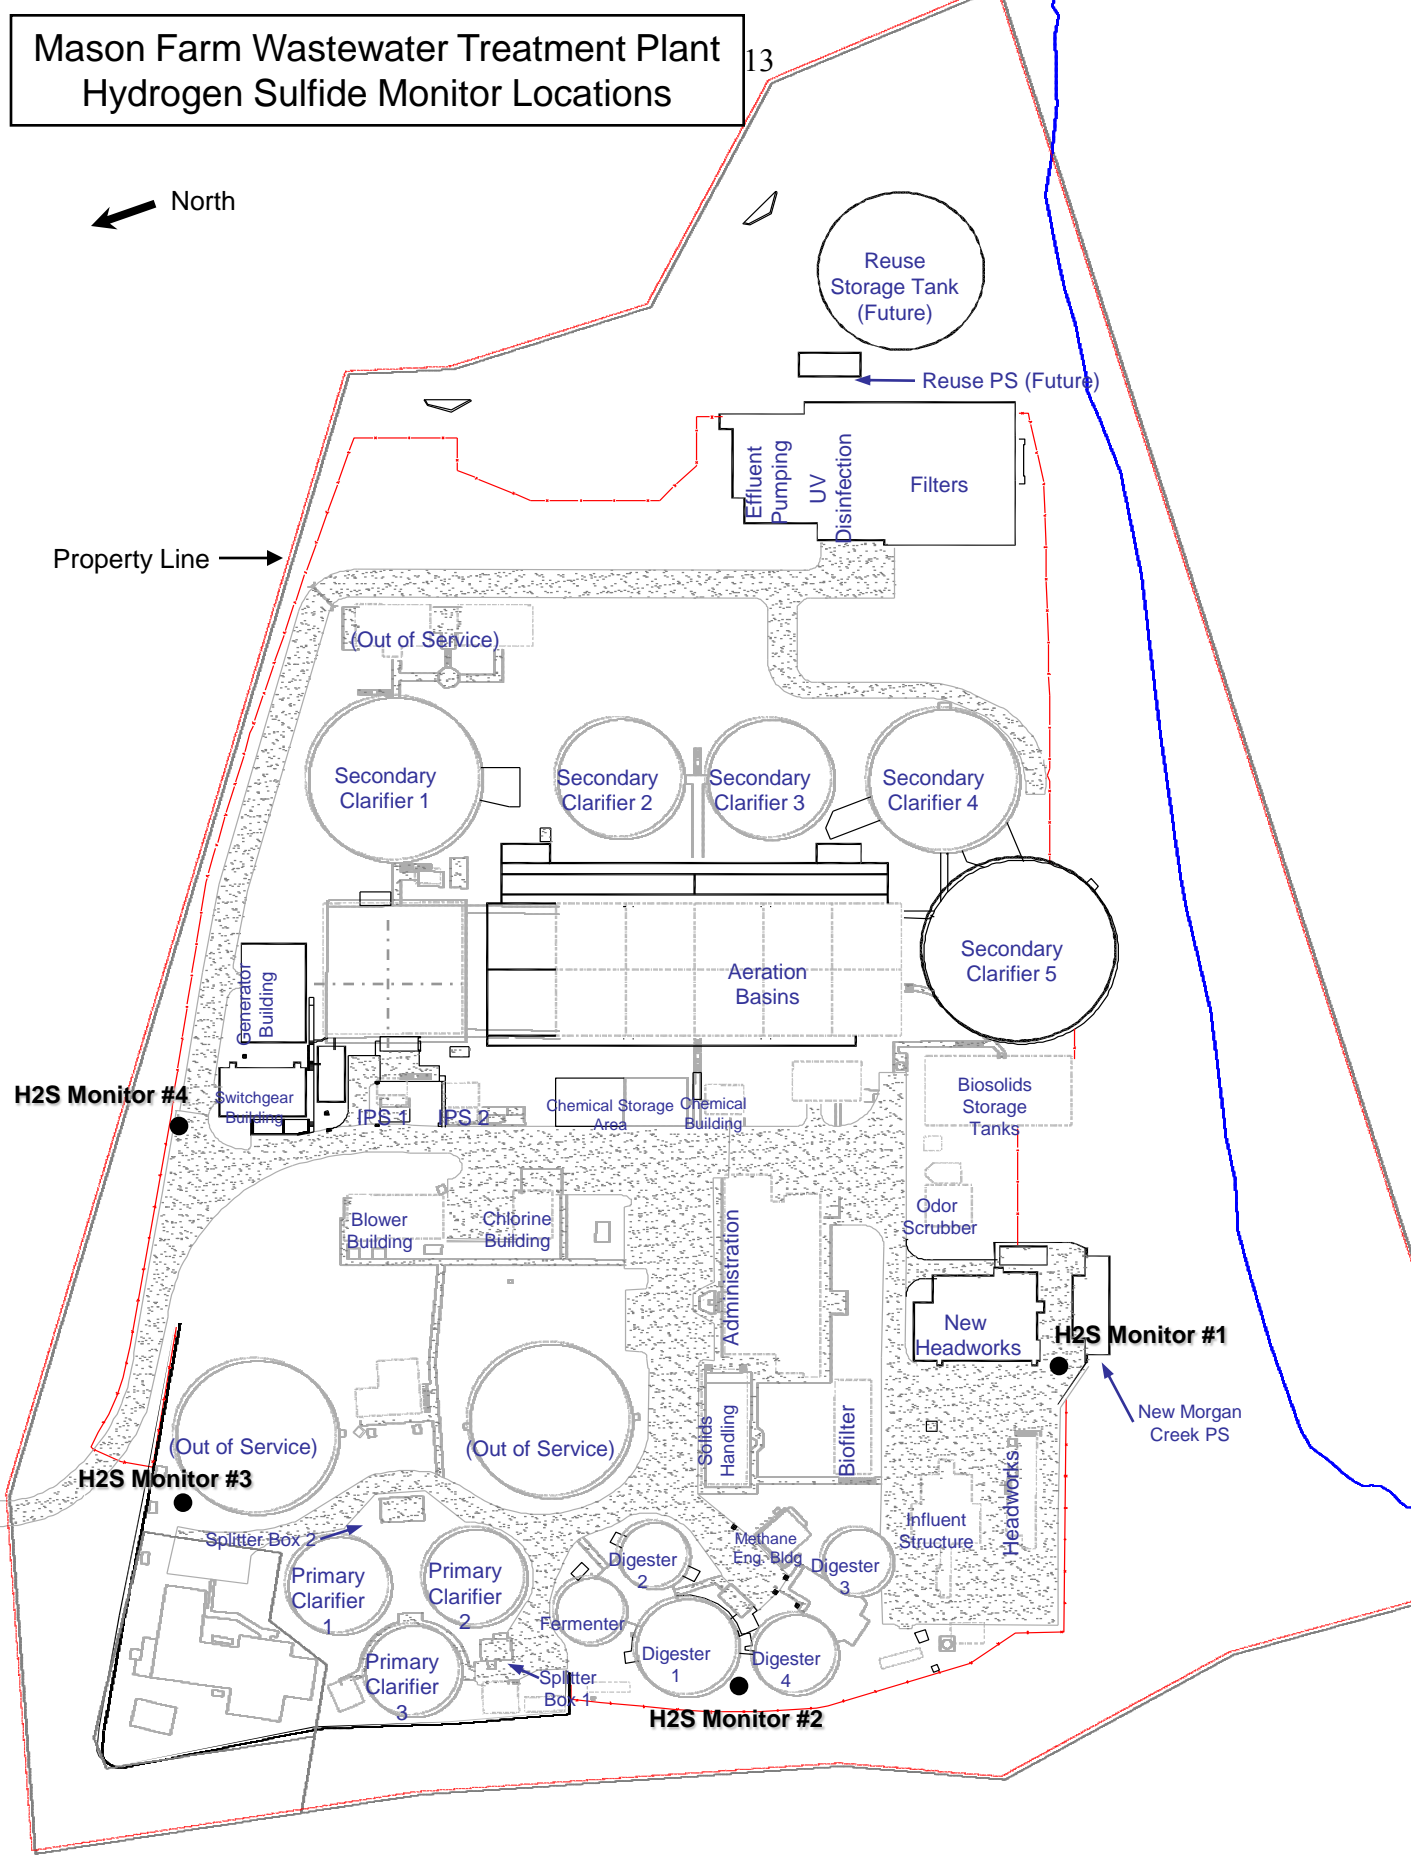

# Mason Farm Wastewater Treatment Plant Hydrogen Sulfide Monitor Locations

13

Property Line →

H2S Monitor #4

H2S Monitor #3

H2S Monitor #2

H2S Monitor #1

New Morgan Creek PS