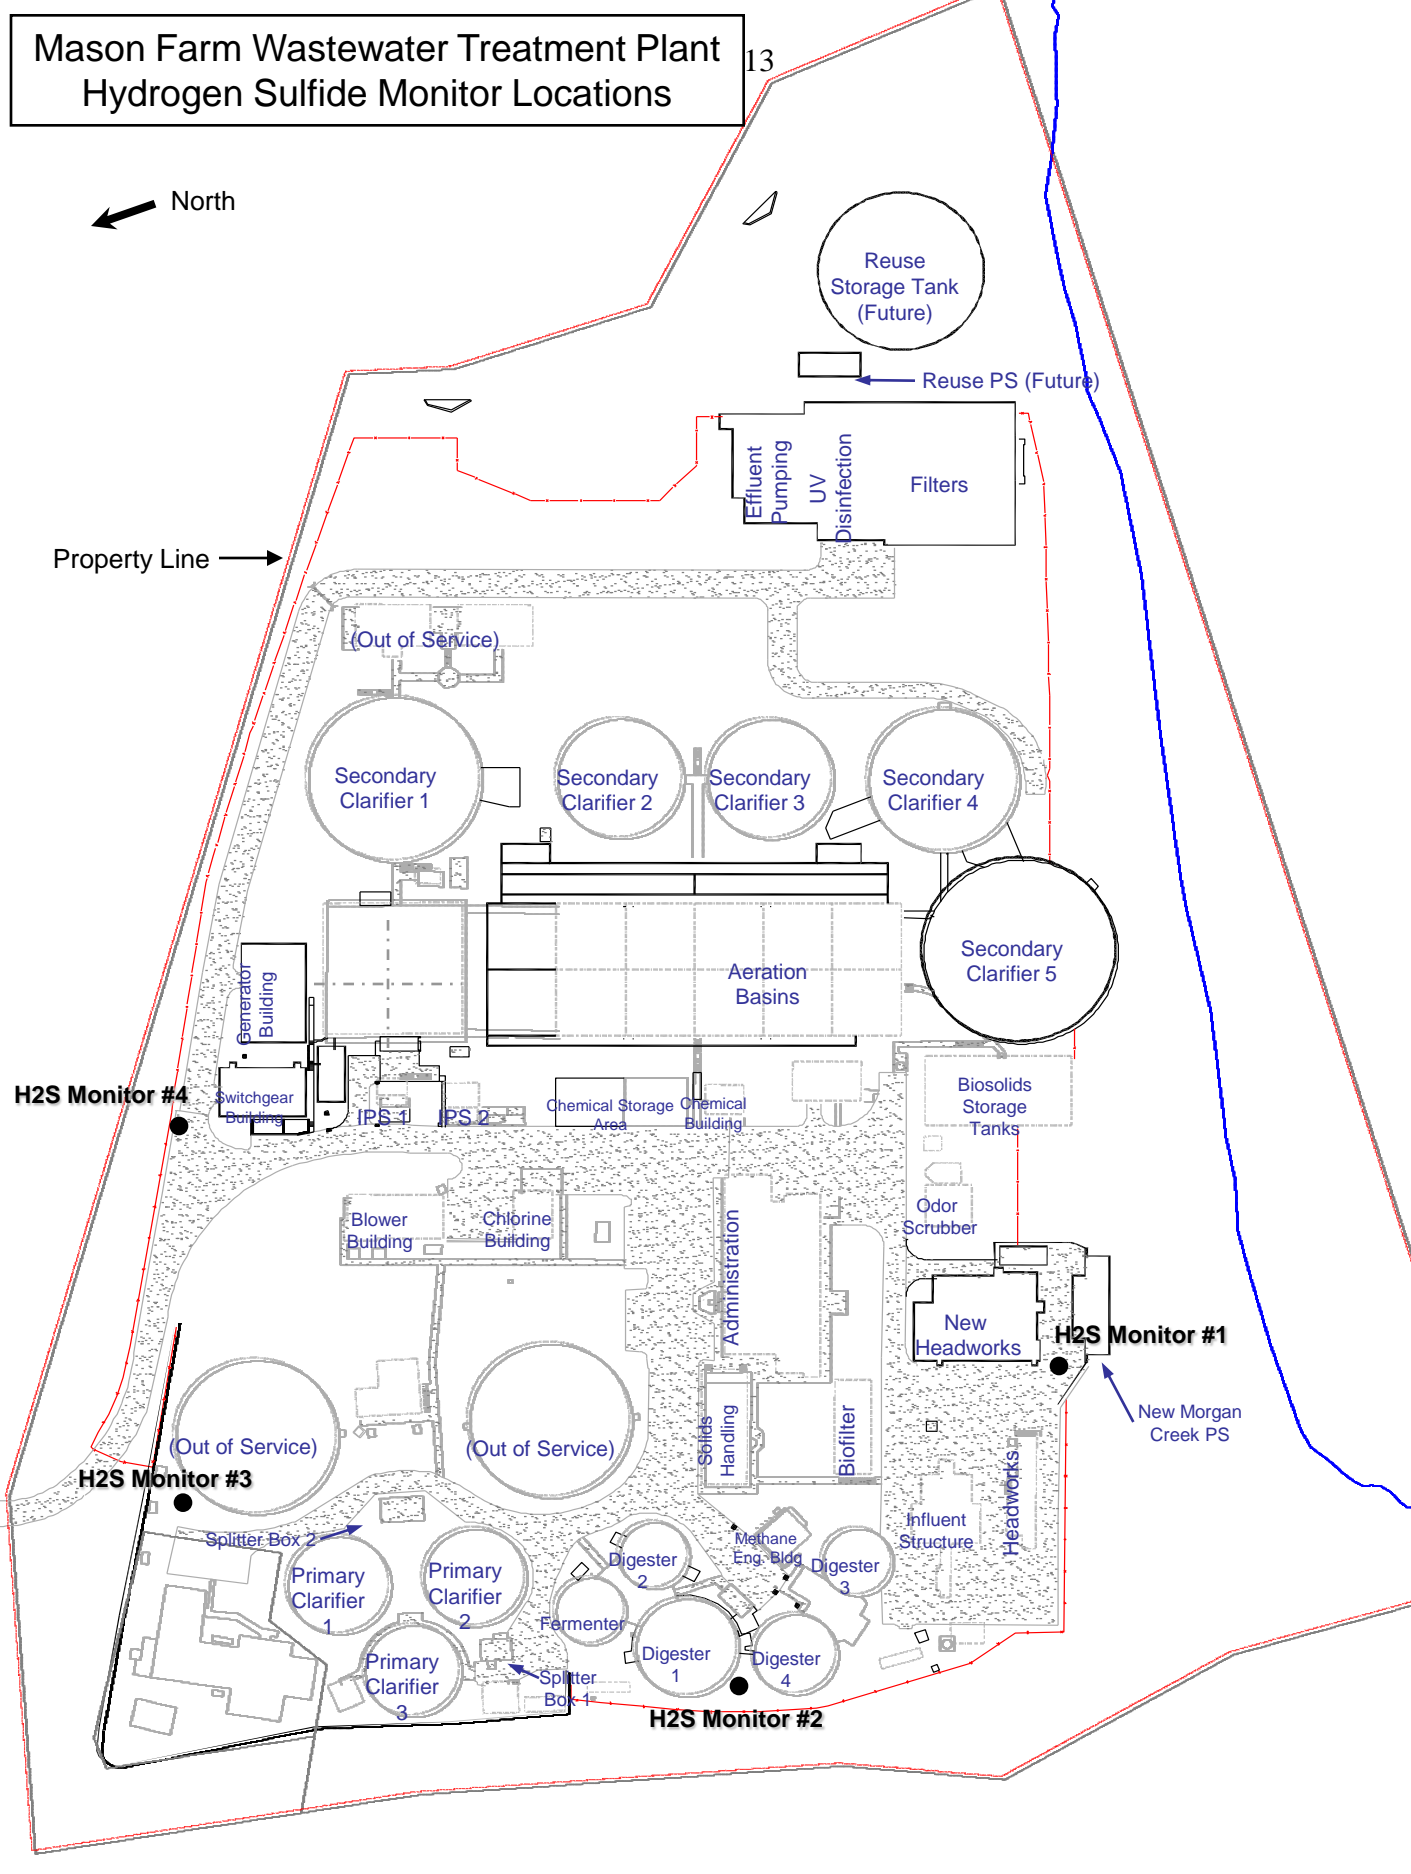

Mason Farm Wastewater Treatment Plant Hydrogen Sulfide Monitor Locations

13

Property Line →

H2S Monitor #4

H2S Monitor #3

H2S Monitor #2

H2S Monitor #1

New Morgan Creek PS