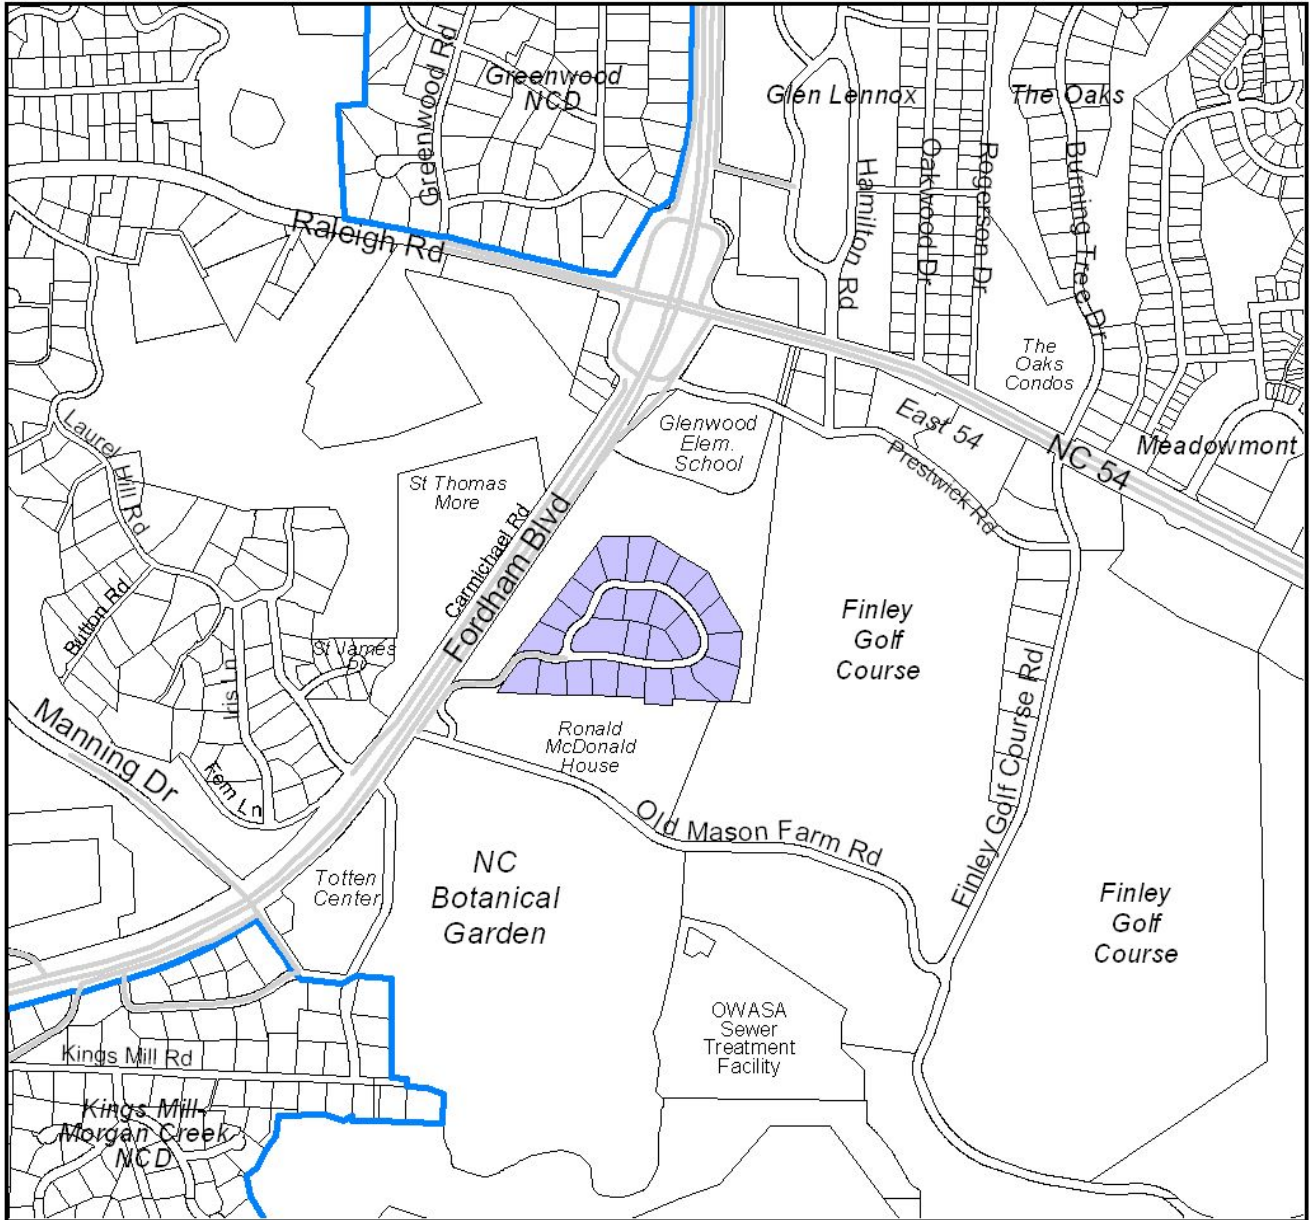

Highland Woods Neighborhood

GIS Map prepared by
Town of Chapel Hill
Planning Department
May, 2009