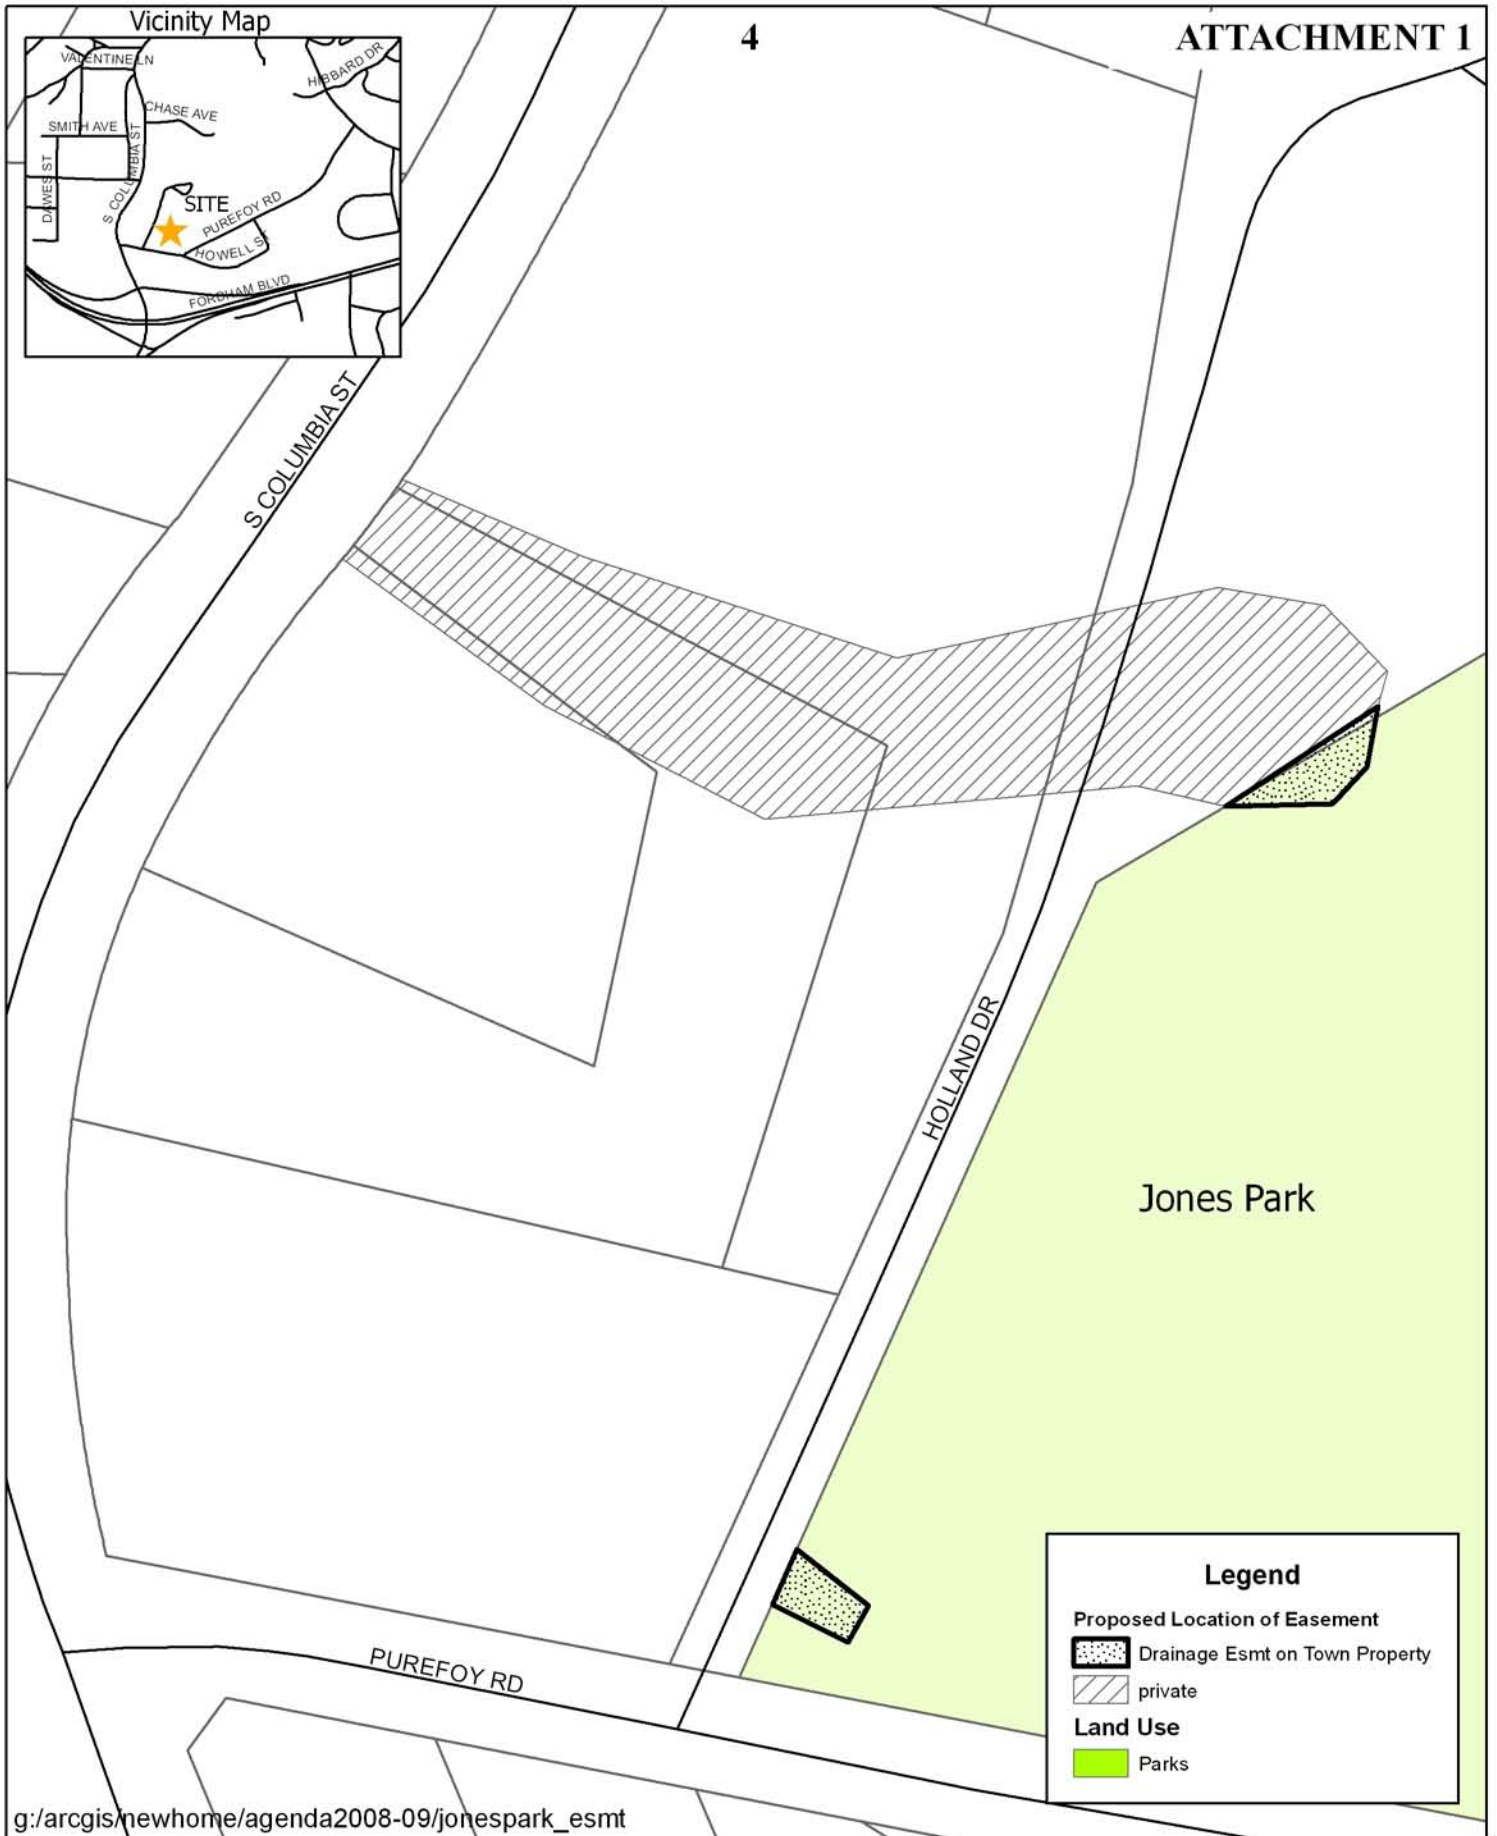

Vicinity Map

Legend

Proposed Location of Easement

- Drainage Esmt on Town Property
- private

Land Use

- Parks

g:/arcgis/newhome/agenda2008-09/jonespark_esmt

Jones Park Drainage Easement