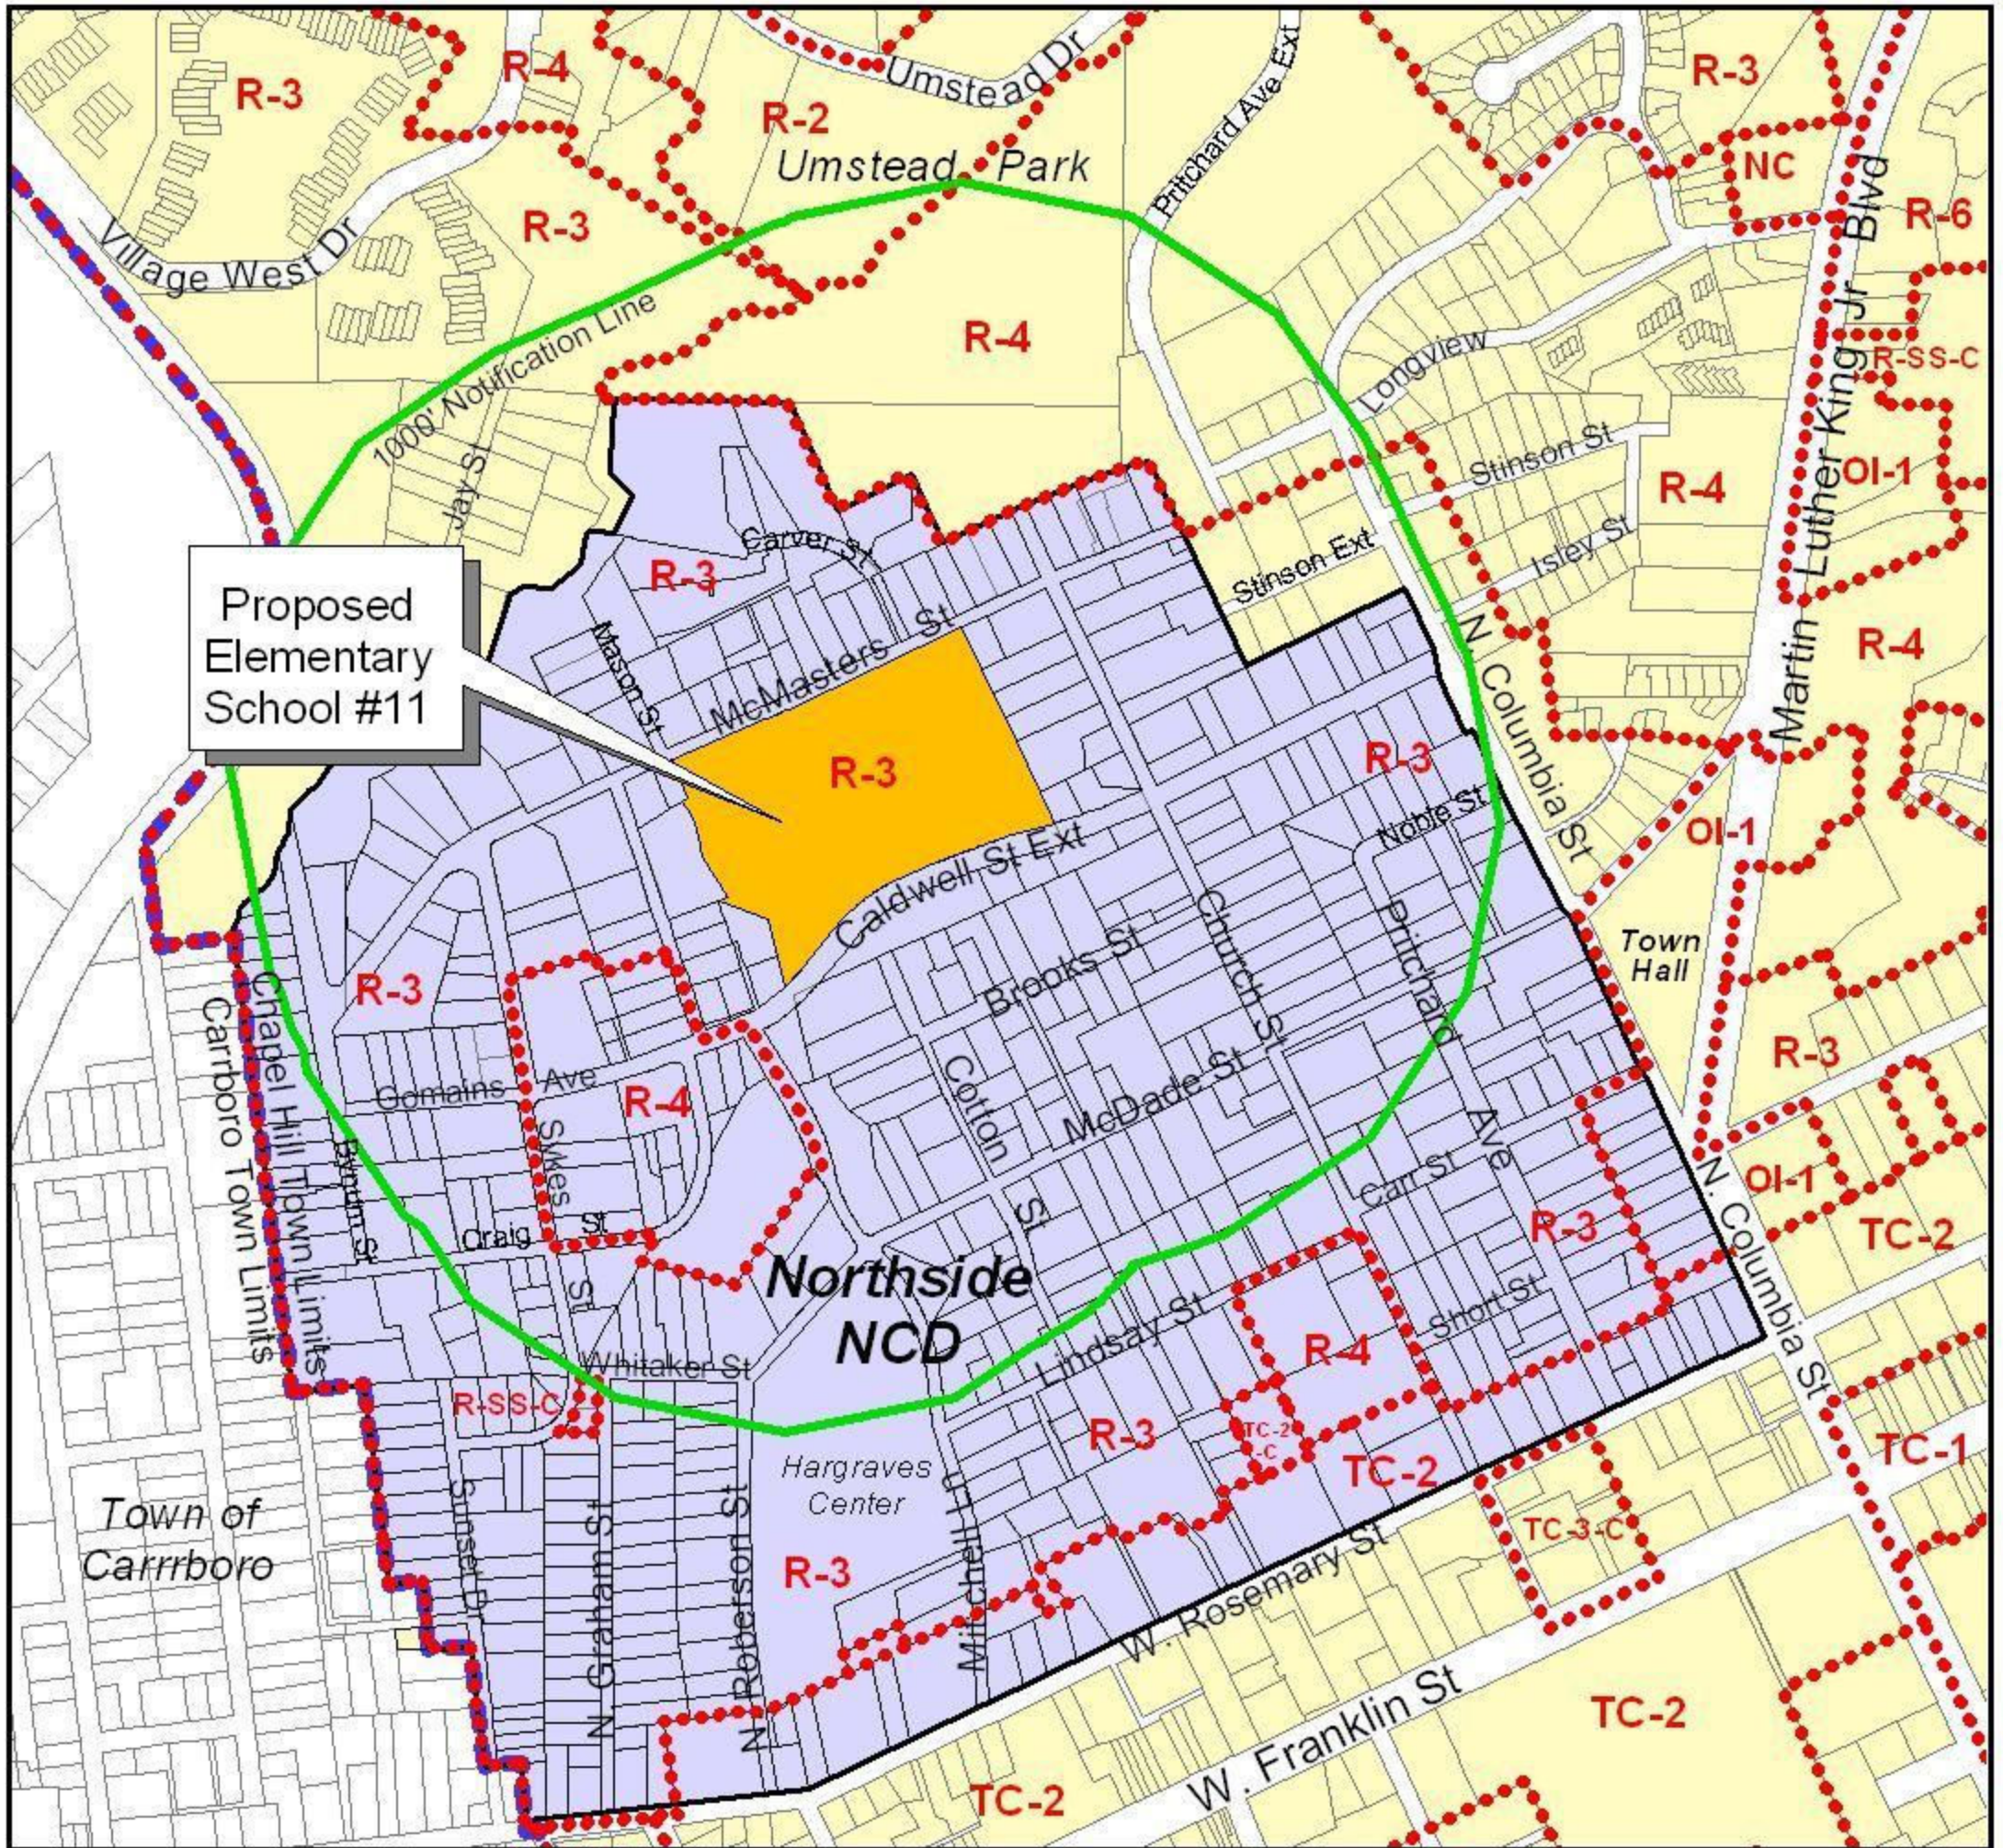

# Area Map Elementary School #11

Proposed  
Elementary  
School #11

-  Site of Elementary School #11
-  Northside Neighborhood Conservation District (NCD)
-  Existing Chapel Hill Zoning

200 0 200 400 Feet

GIS Map prepared by  
Town of Chapel Hill  
Planning Department  
April, 2009