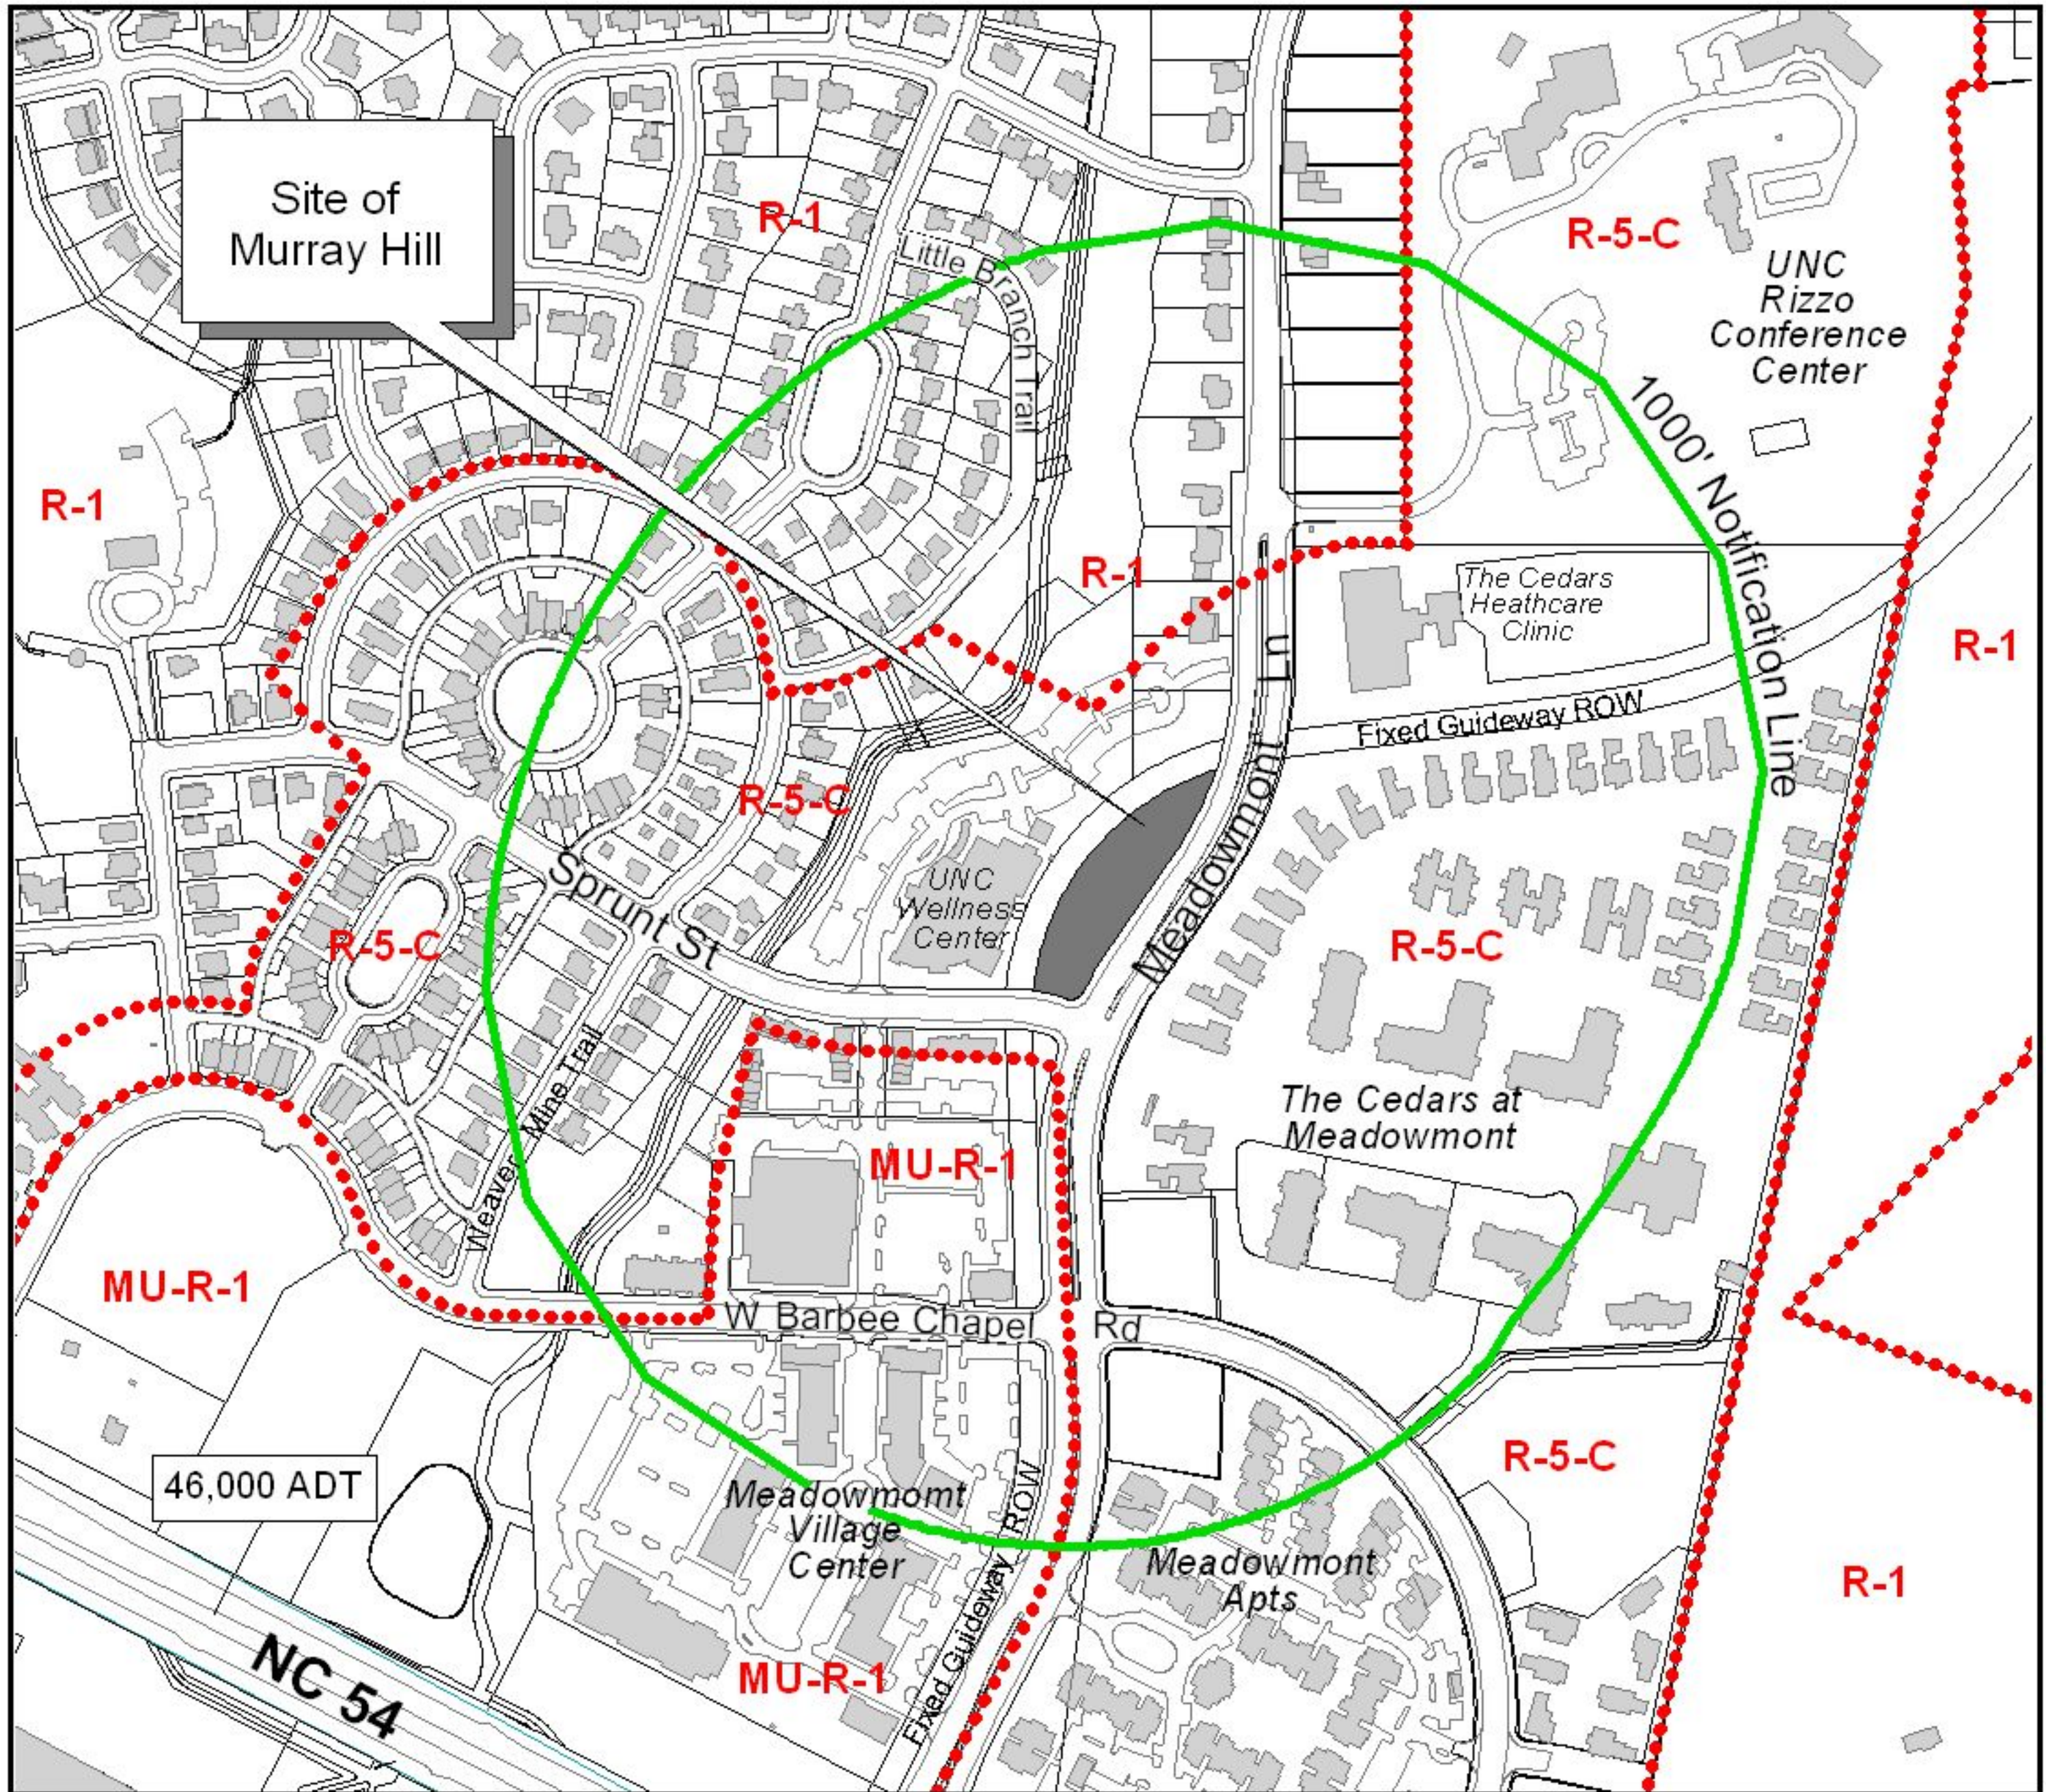

Area Map Murray Hill at Meadowmont

	Site of Murray Hill	 N
	Chapel Hill Zoning	
	Buildings	
	Average Daily Traffic Count (ADT) 2007 DOT Data	

GIS Map prepared by
Town of Chapel Hill
Planning Department
January, 2009