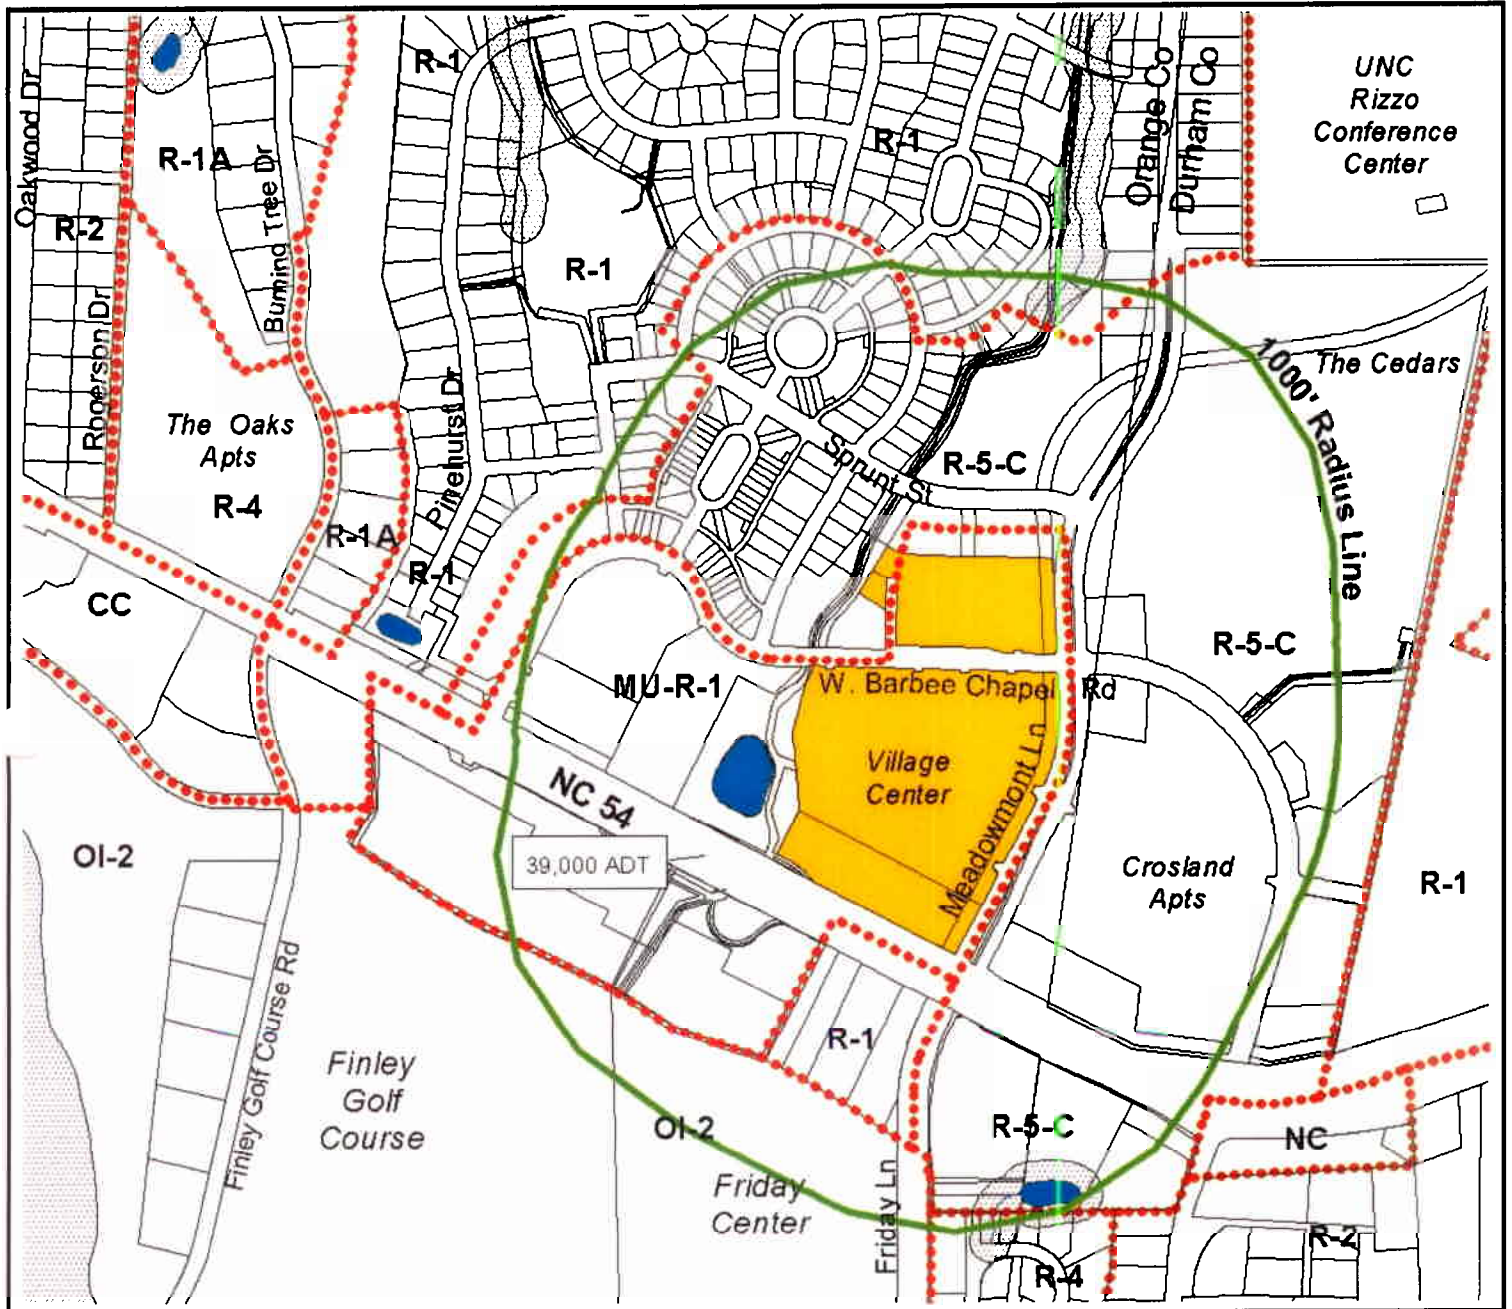

Area Map Meadowmont Village Center - Concept Plan (Proposed Special Use Permit Modification)

	Meadowmont Village Center	 N
	Chapel Hill Zoning	
	Streams/Ponds with RCD/Floodplain	
	Average Daily Traffic Count (ADT) 1999 Data	

GIS Map prepared by Chapel Hill Planning
November 17, 2003