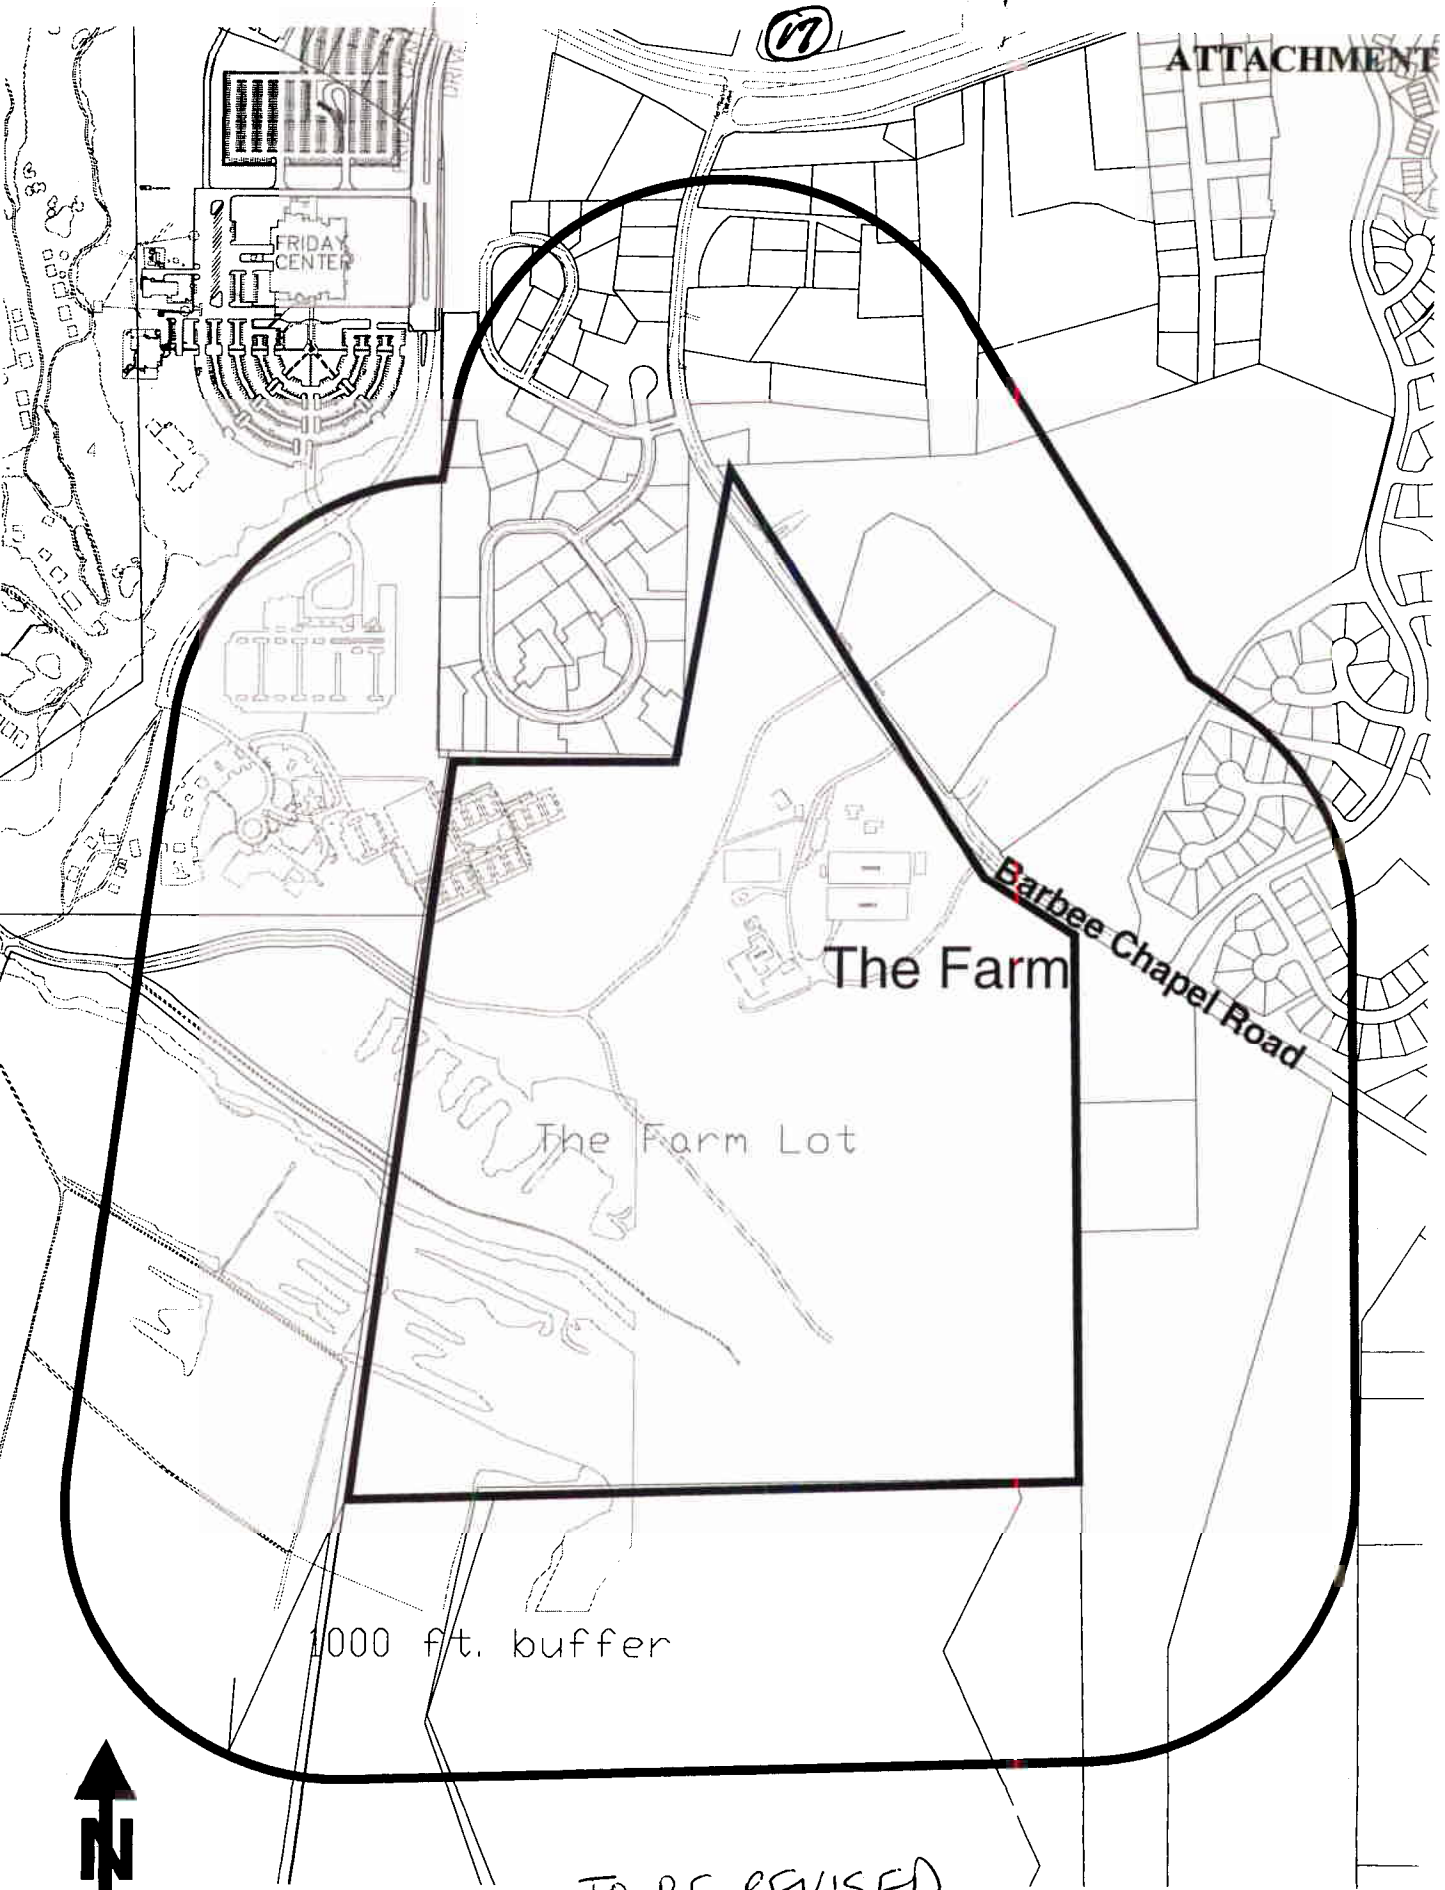

(17)

FRIDAY CENTER

1000 ft. buffer

The Farm

The Farm Lot

Barbee Chapel Road

TO BE REVISED

13 November 2003