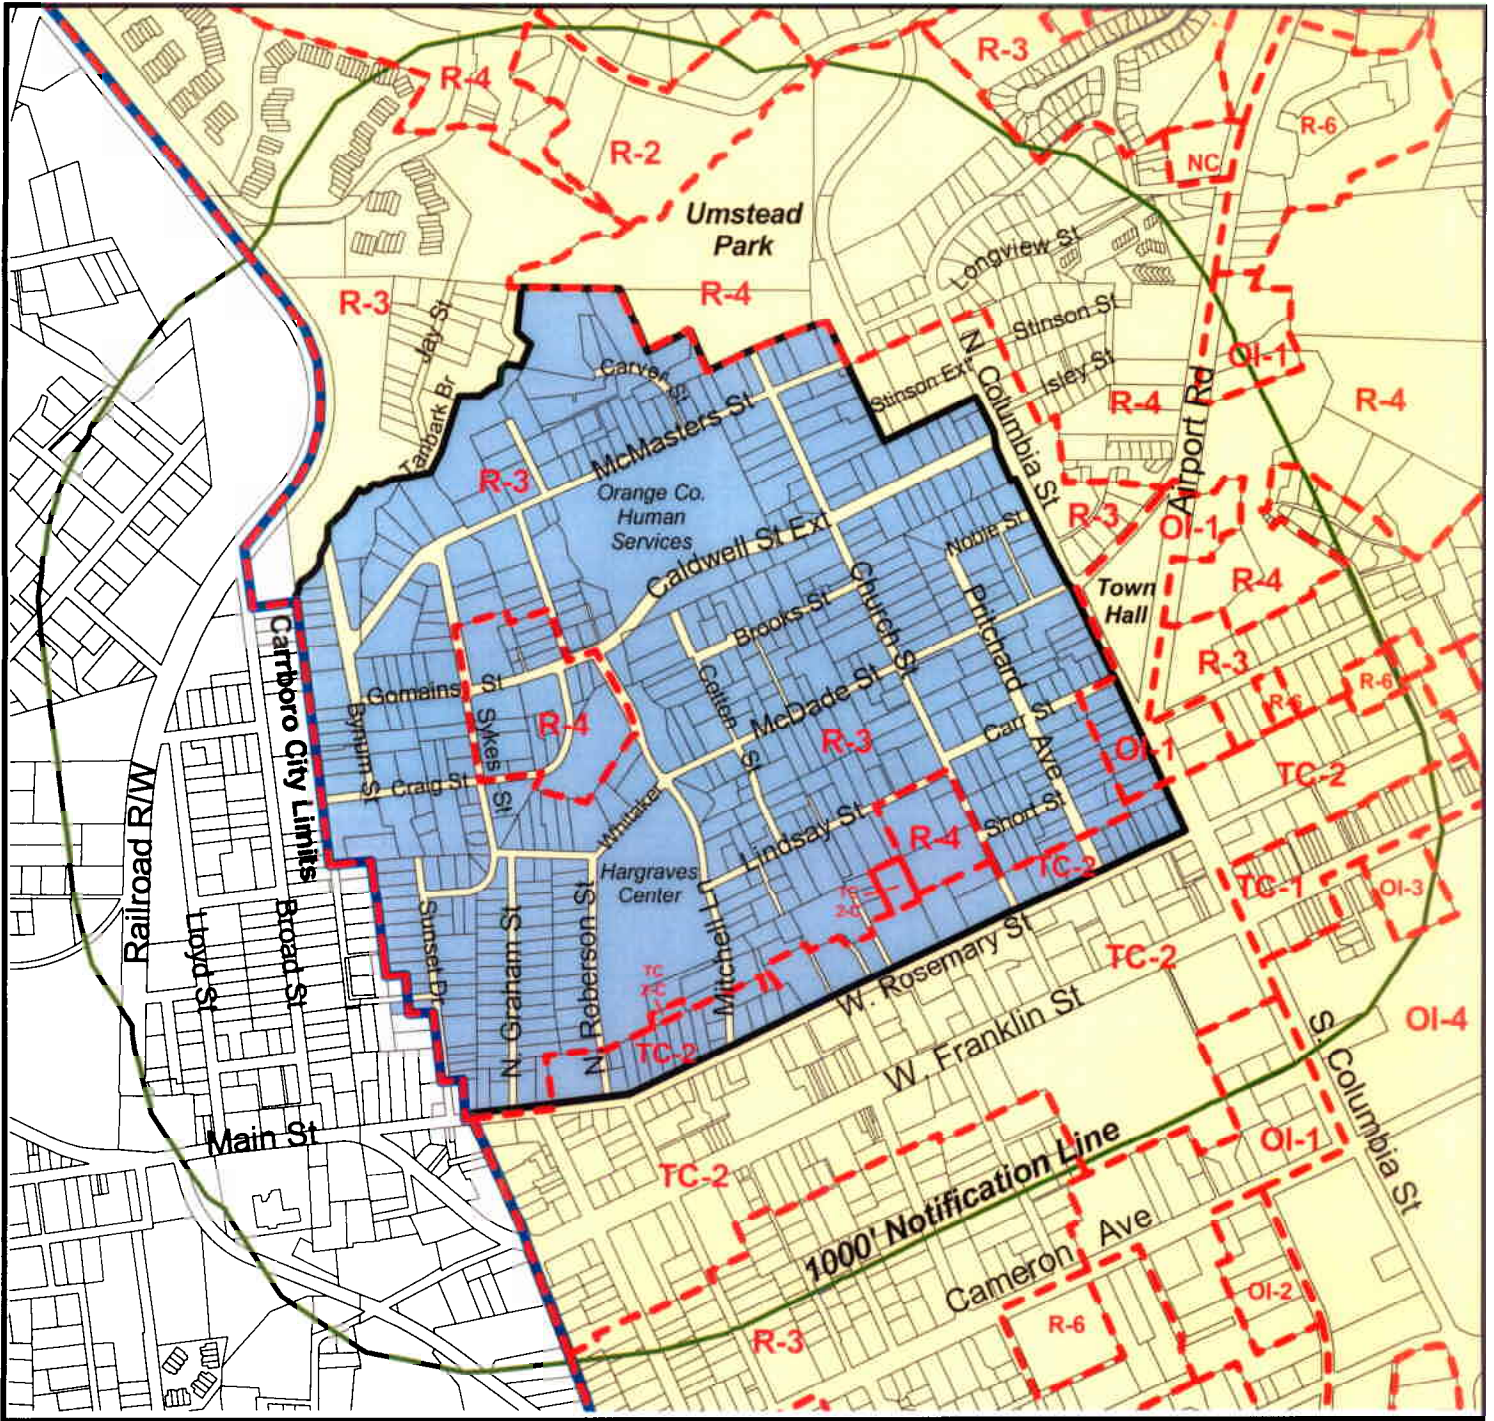

10
Proposed Northside Neighborhood Conservation District
Showing Area of Proposed Zoning Overlay ATTACHMENT 1

200 0 200 400 Feet

GIS Map prepared by
 Chapel Hill Planning

February 23, 2004