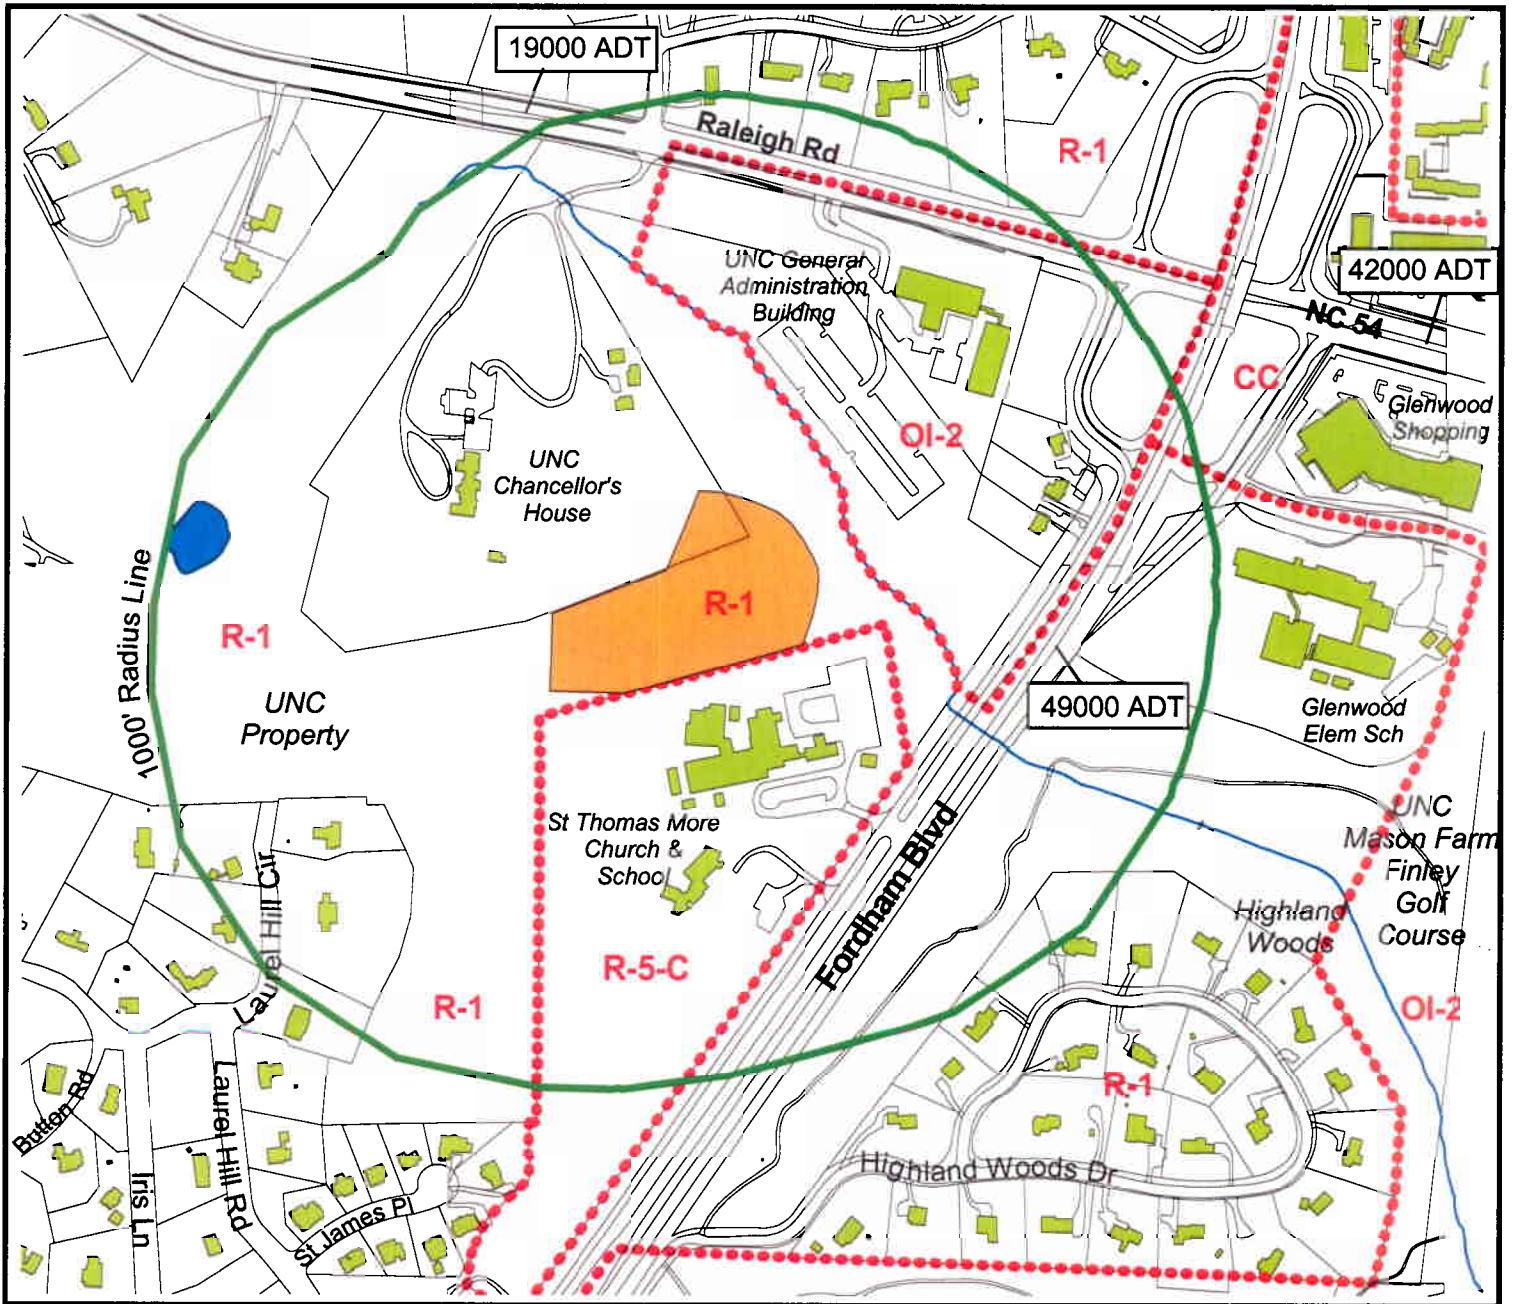

Area Map 33  
 UNC Softball Field Complex  
 Special Use Permit

	Site of Proposed Softball Field Complex	
	Chapel Hill Zoning	
	Existing Buildings	GIS Map prepared by Chapel Hill Planning
	Average Daily Traffic (ADT) 1999 Data	May 17, 2004