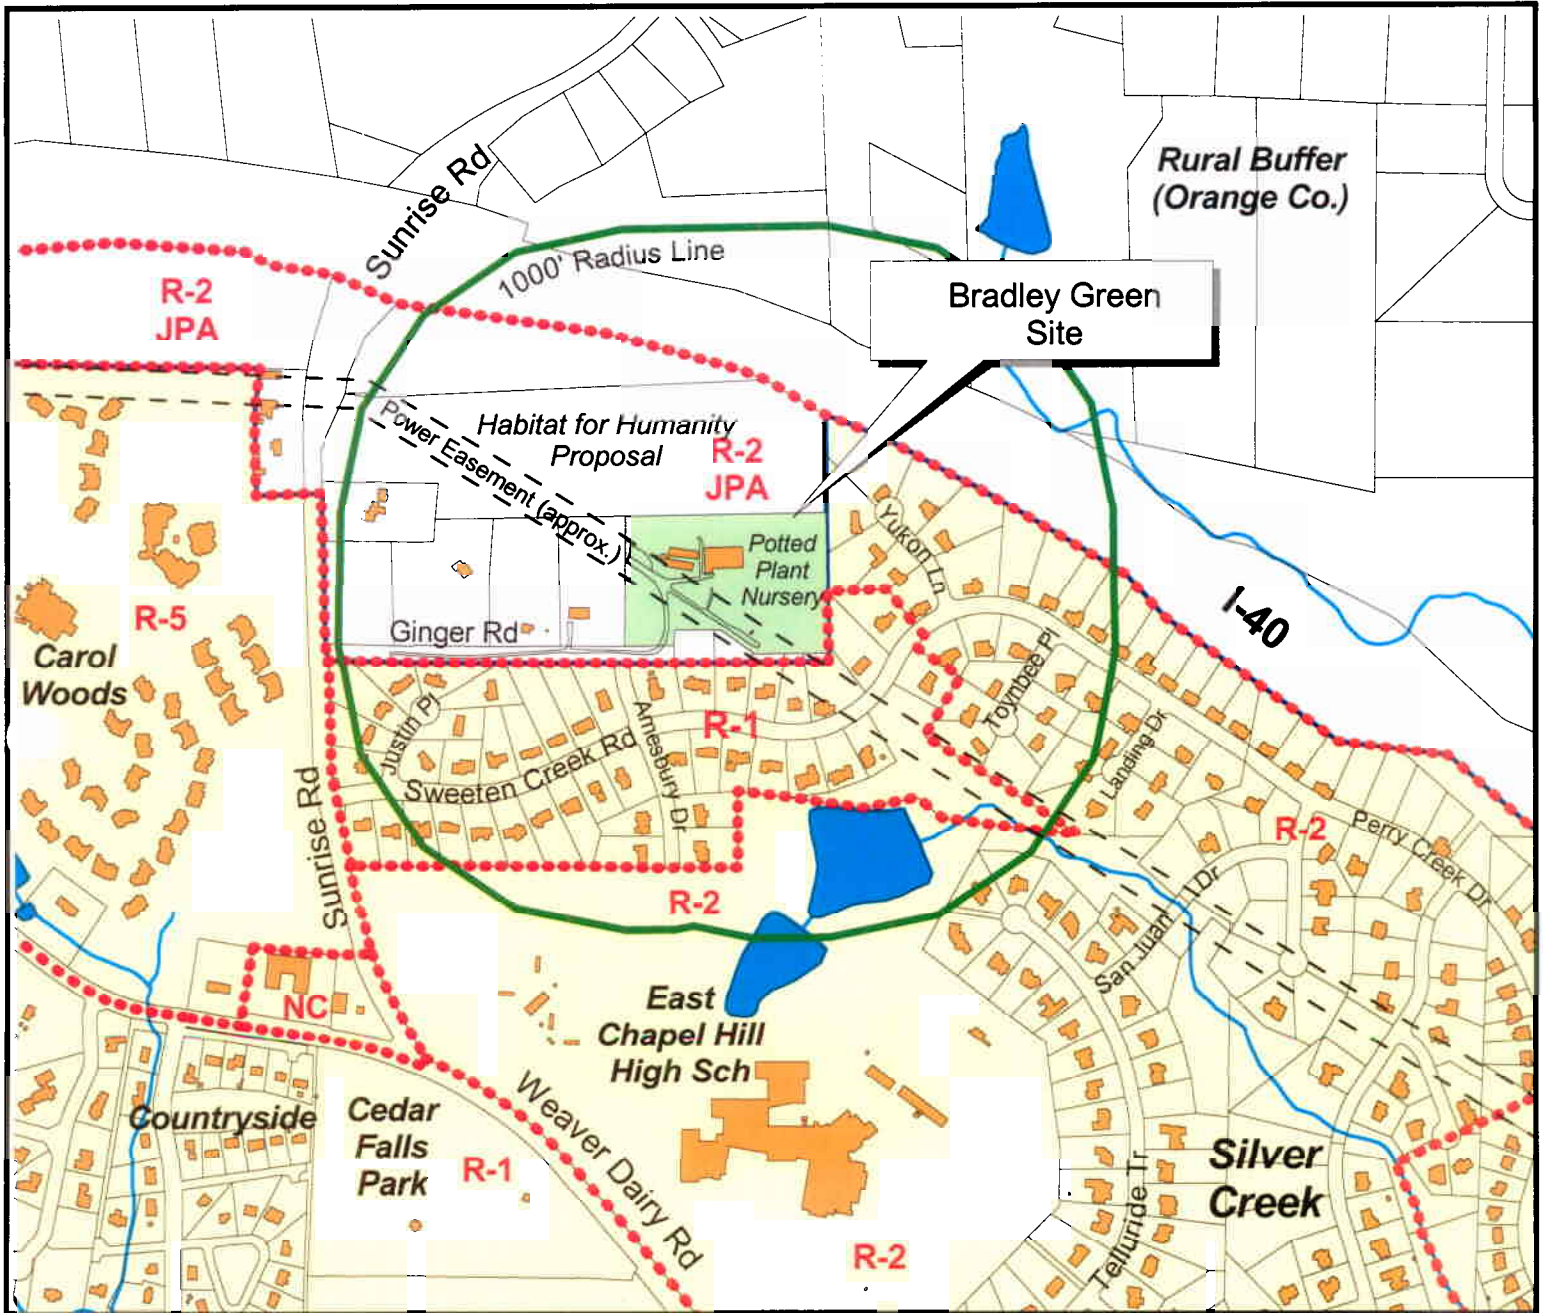

Area Map Bradley Green Concept Plan Proposal

	Proposed Bradley Green Site	 N  200 0 200 400 Feet
	Buildings (2003 Data)	
	Chapel Hill Zoning	
	Chapel Hill Zoning within Area of Joint Planning Agreement (JPA)	
	Streams/Ponds	
	Chapel Hill City Limits	GIS Map prepared by Chapel Hill Planning June 30, 2004