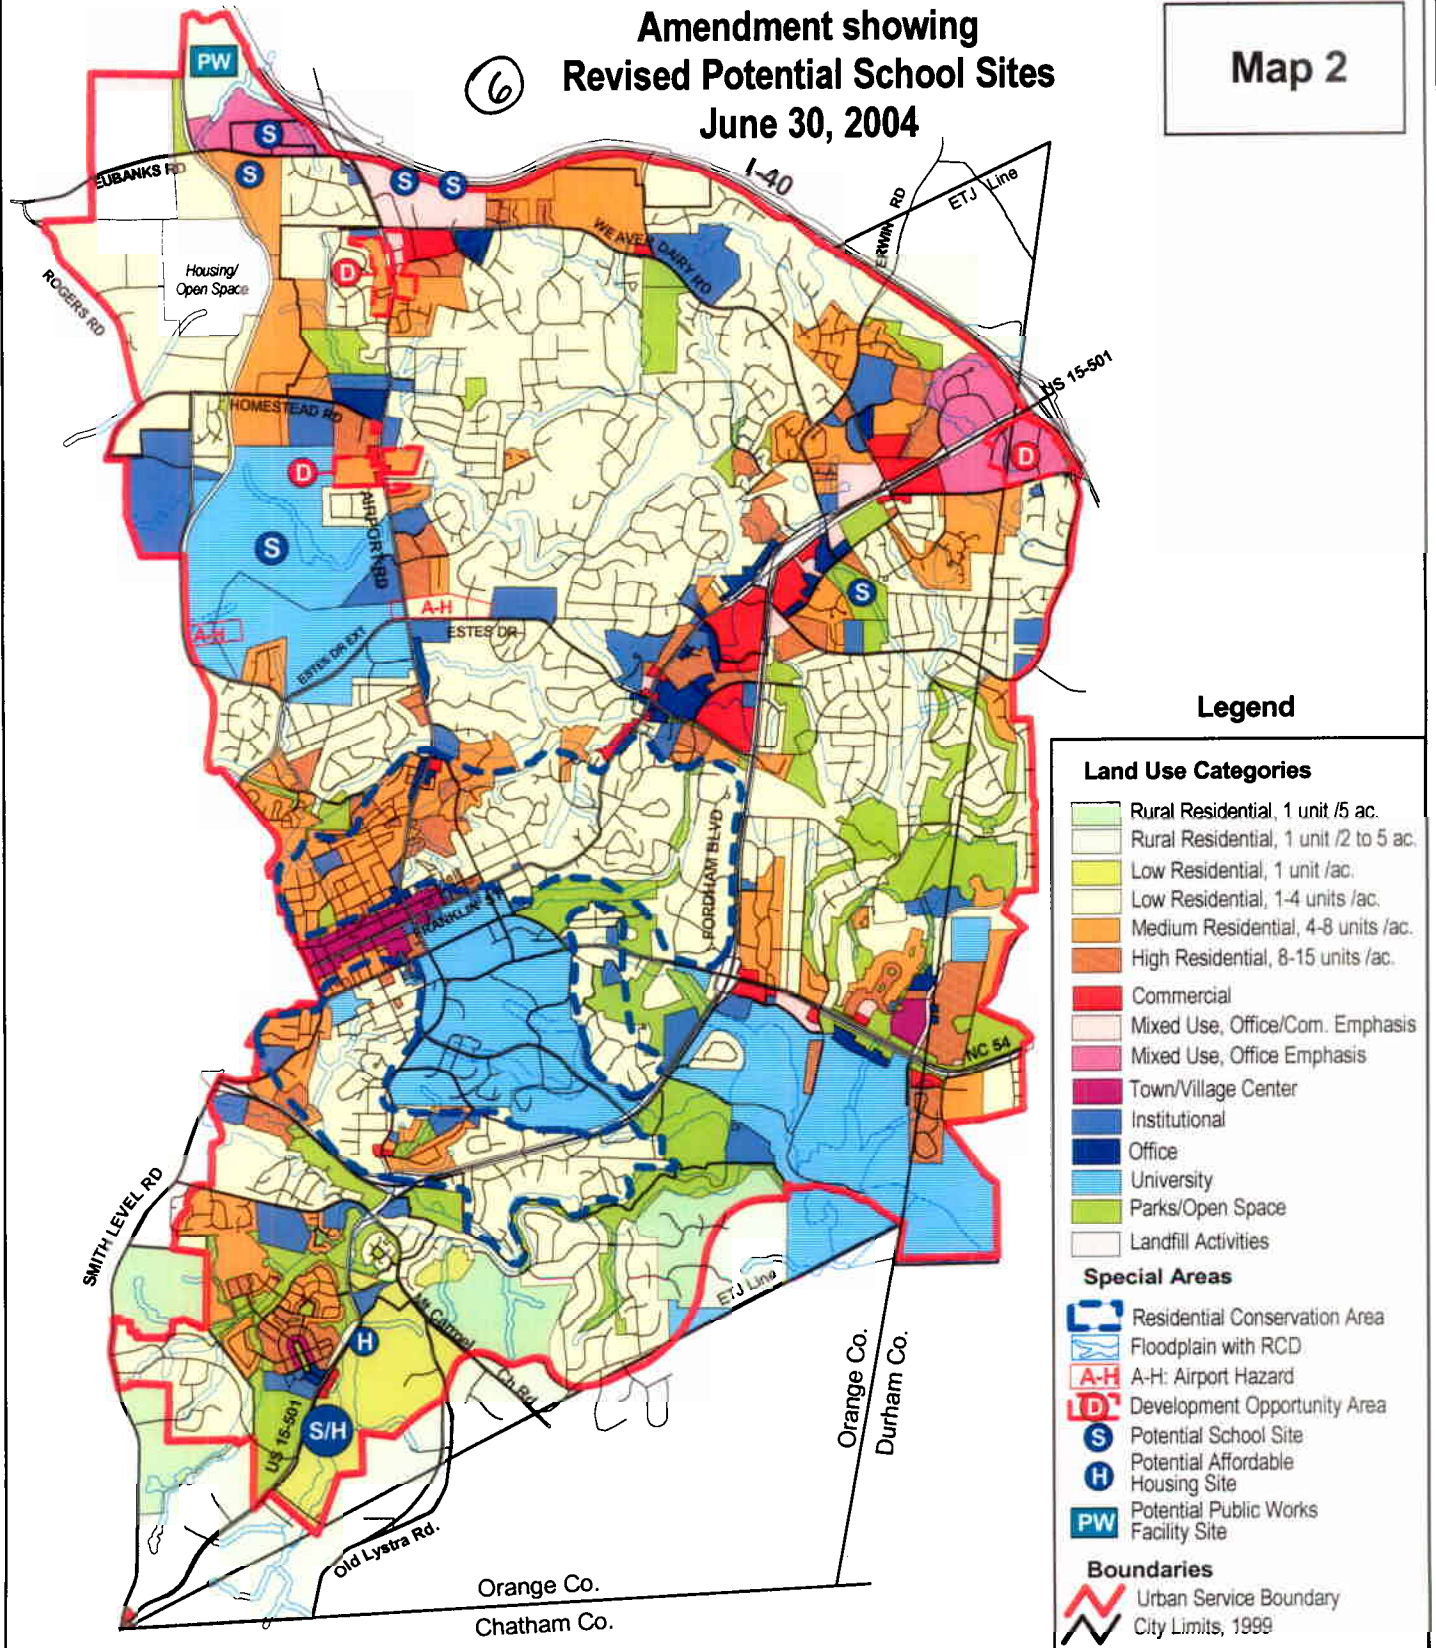

Amendment showing
 Revised Potential School Sites
 June 30, 2004

Map 2

Figure 11
 The Land Use Plan
 Comprehensive Plan
 Chapel Hill, North Carolina
 Revised March 4, 2002