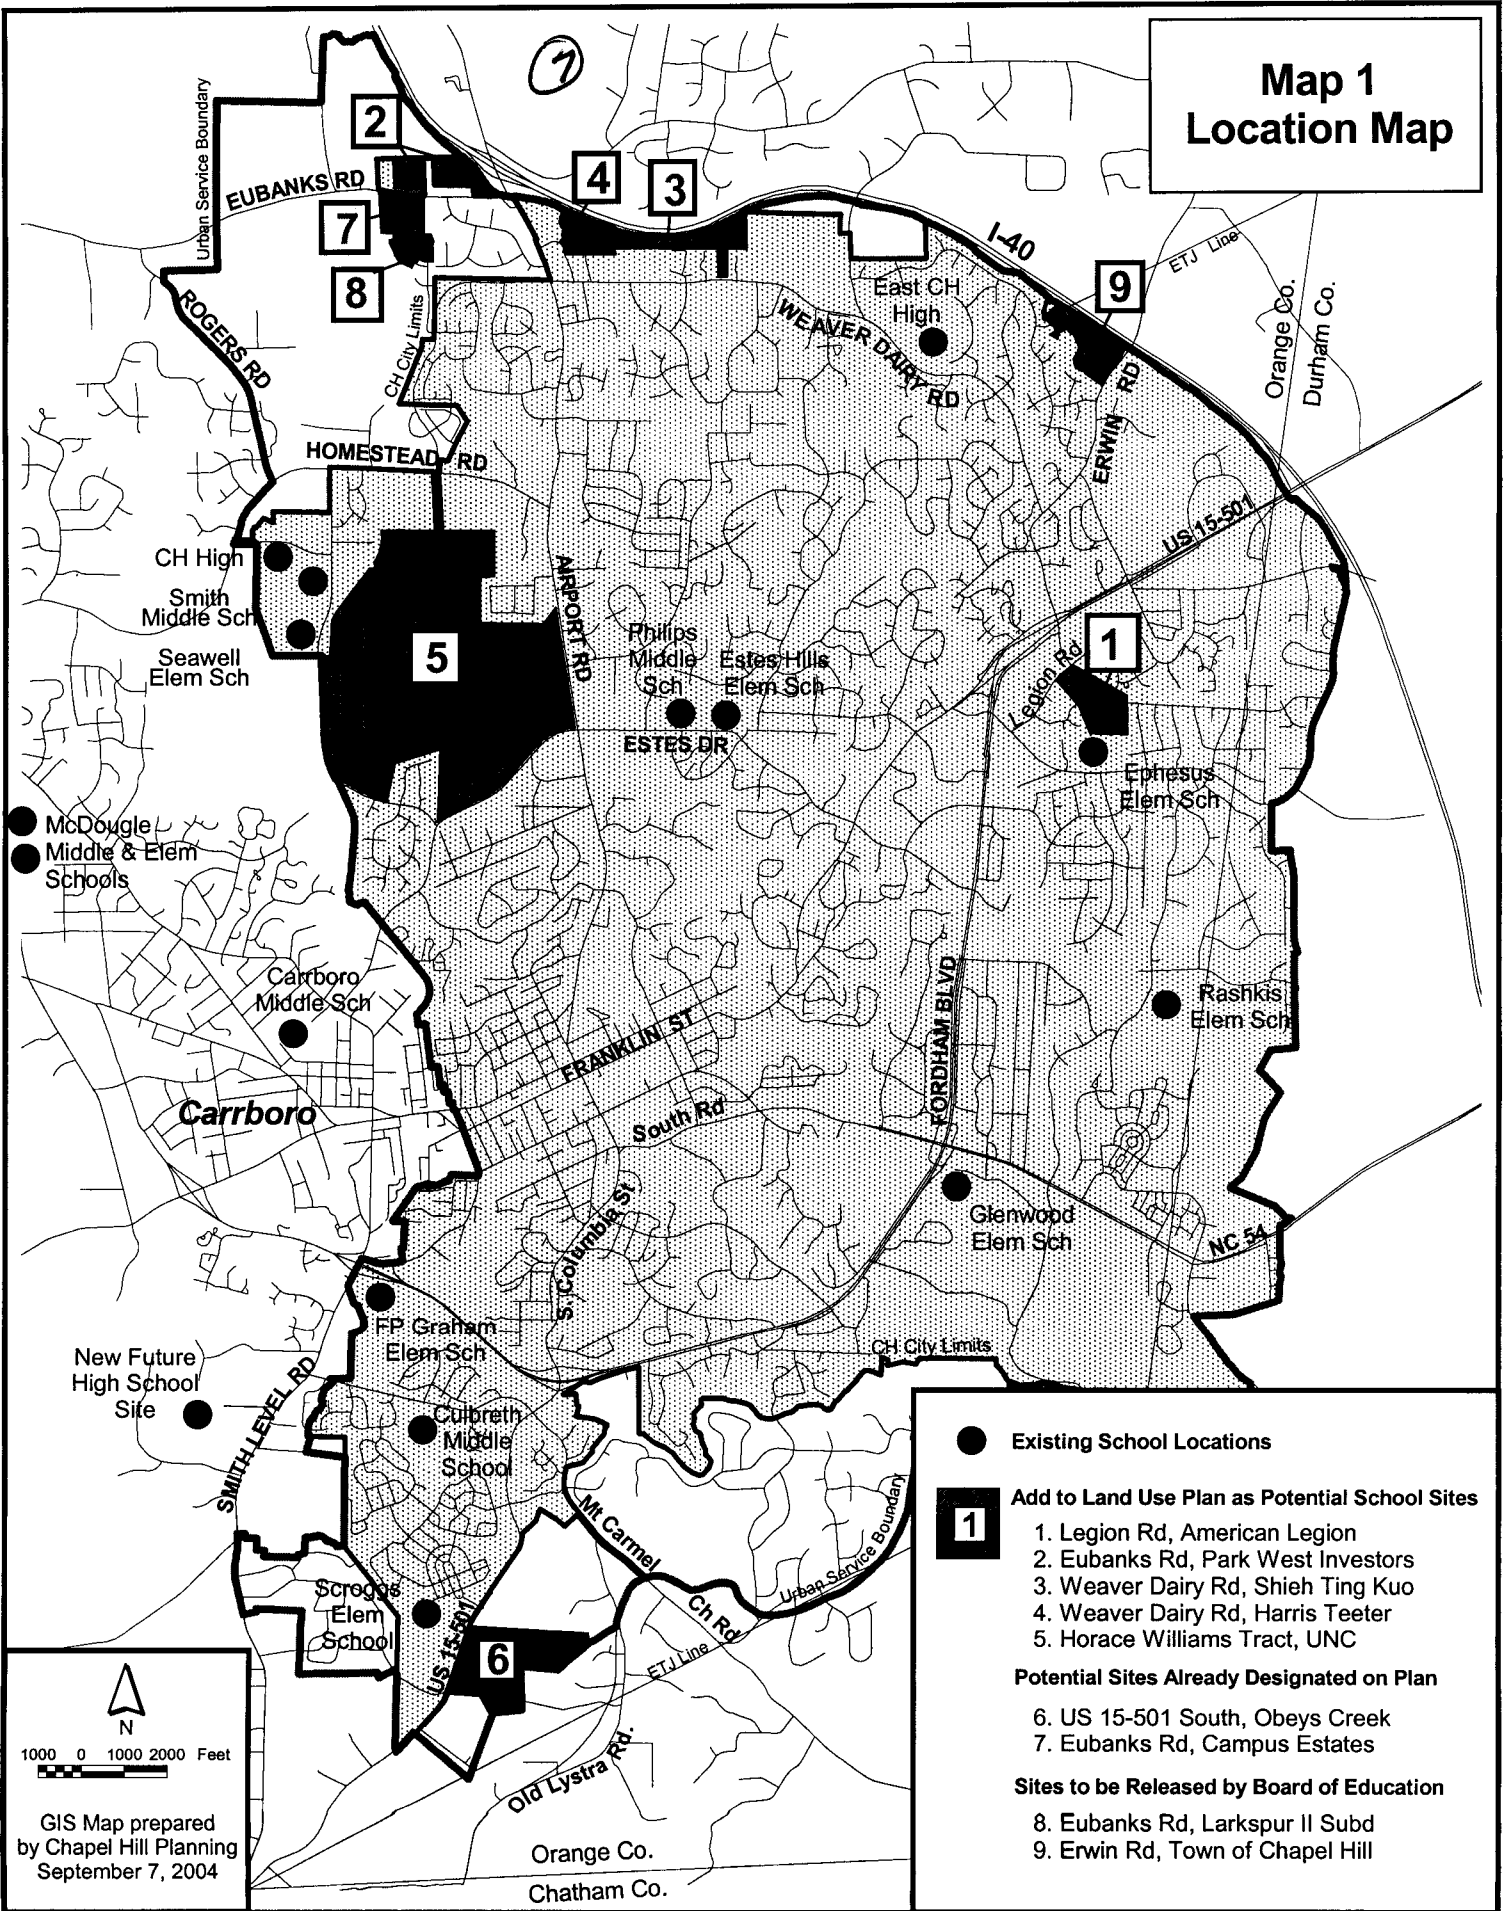

# Map 1 Location Map

- Existing School Locations
- 1** Add to Land Use Plan as Potential School Sites
  1. Legion Rd, American Legion
  2. Eubanks Rd, Park West Investors
  3. Weaver Dairy Rd, Shieh Ting Kuo
  4. Weaver Dairy Rd, Harris Teeter
  5. Horace Williams Tract, UNC
- Potential Sites Already Designated on Plan
  6. US 15-501 South, Obeyes Creek
  7. Eubanks Rd, Campus Estates
- Sites to be Released by Board of Education
  8. Eubanks Rd, Larkspur II Subd
  9. Erwin Rd, Town of Chapel Hill

  
 1000 0 1000 2000 Feet  
 GIS Map prepared  
 by Chapel Hill Planning  
 September 7, 2004

Location Map: Showing Changes Requested by the Chapel Hill-Carrboro Board of Education to the Chapel Hill Land Use Plan