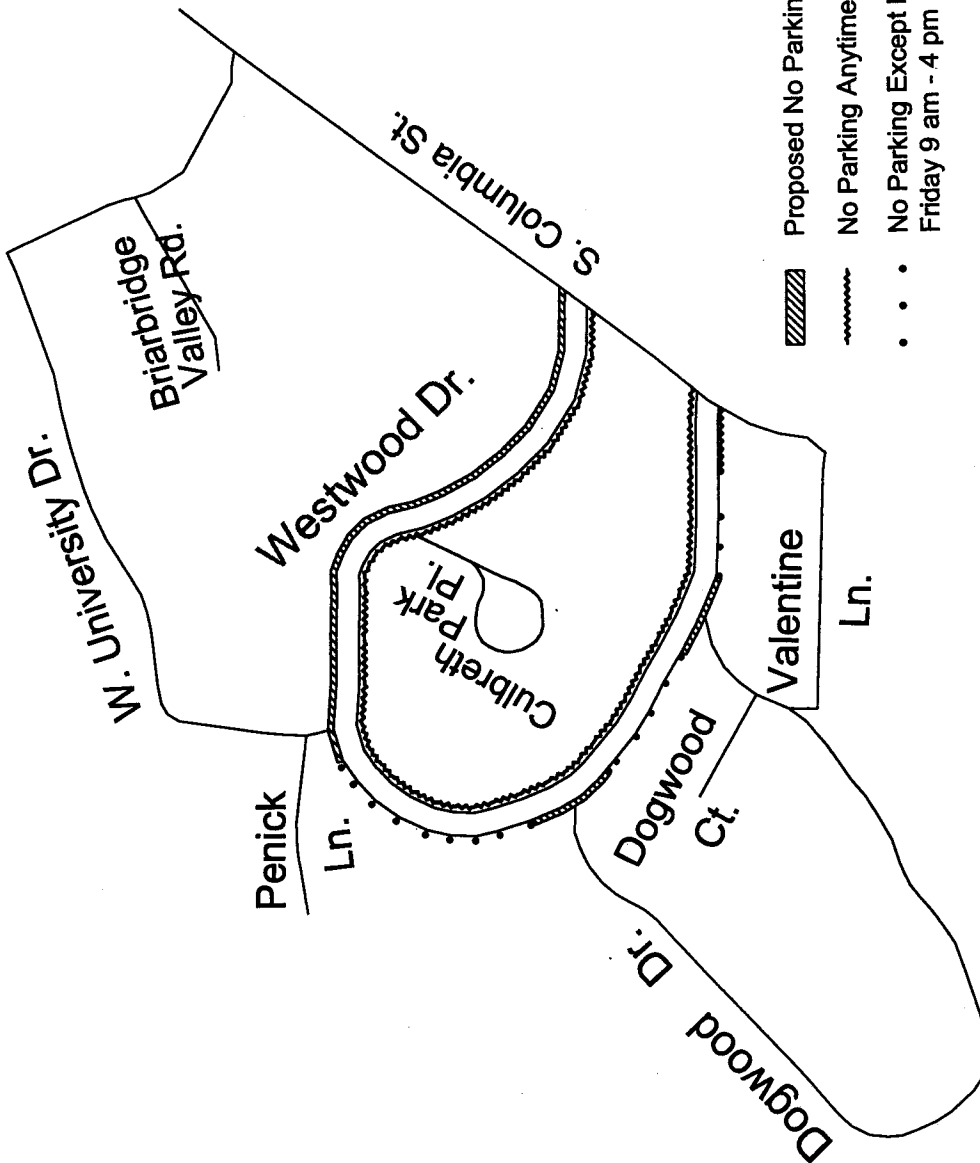

8

-  Proposed No Parking Anytime
-  No Parking Anytime
-  No Parking Except by Residential Permit Monday - Friday 9 am - 4 pm

Westwood Drive Proposed Parking Regulations

Map not to scale