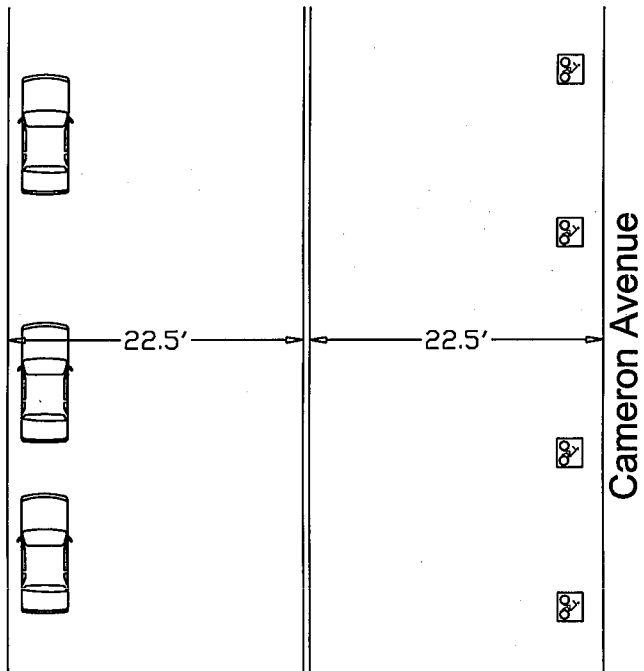

Bike Lane Overlay Zones
South Side from 7:00 am - 9:45 am
Monday - Friday

Bike Lane Overlay Zones
North Side from 3:00 pm - 6:00 pm
Monday - Friday