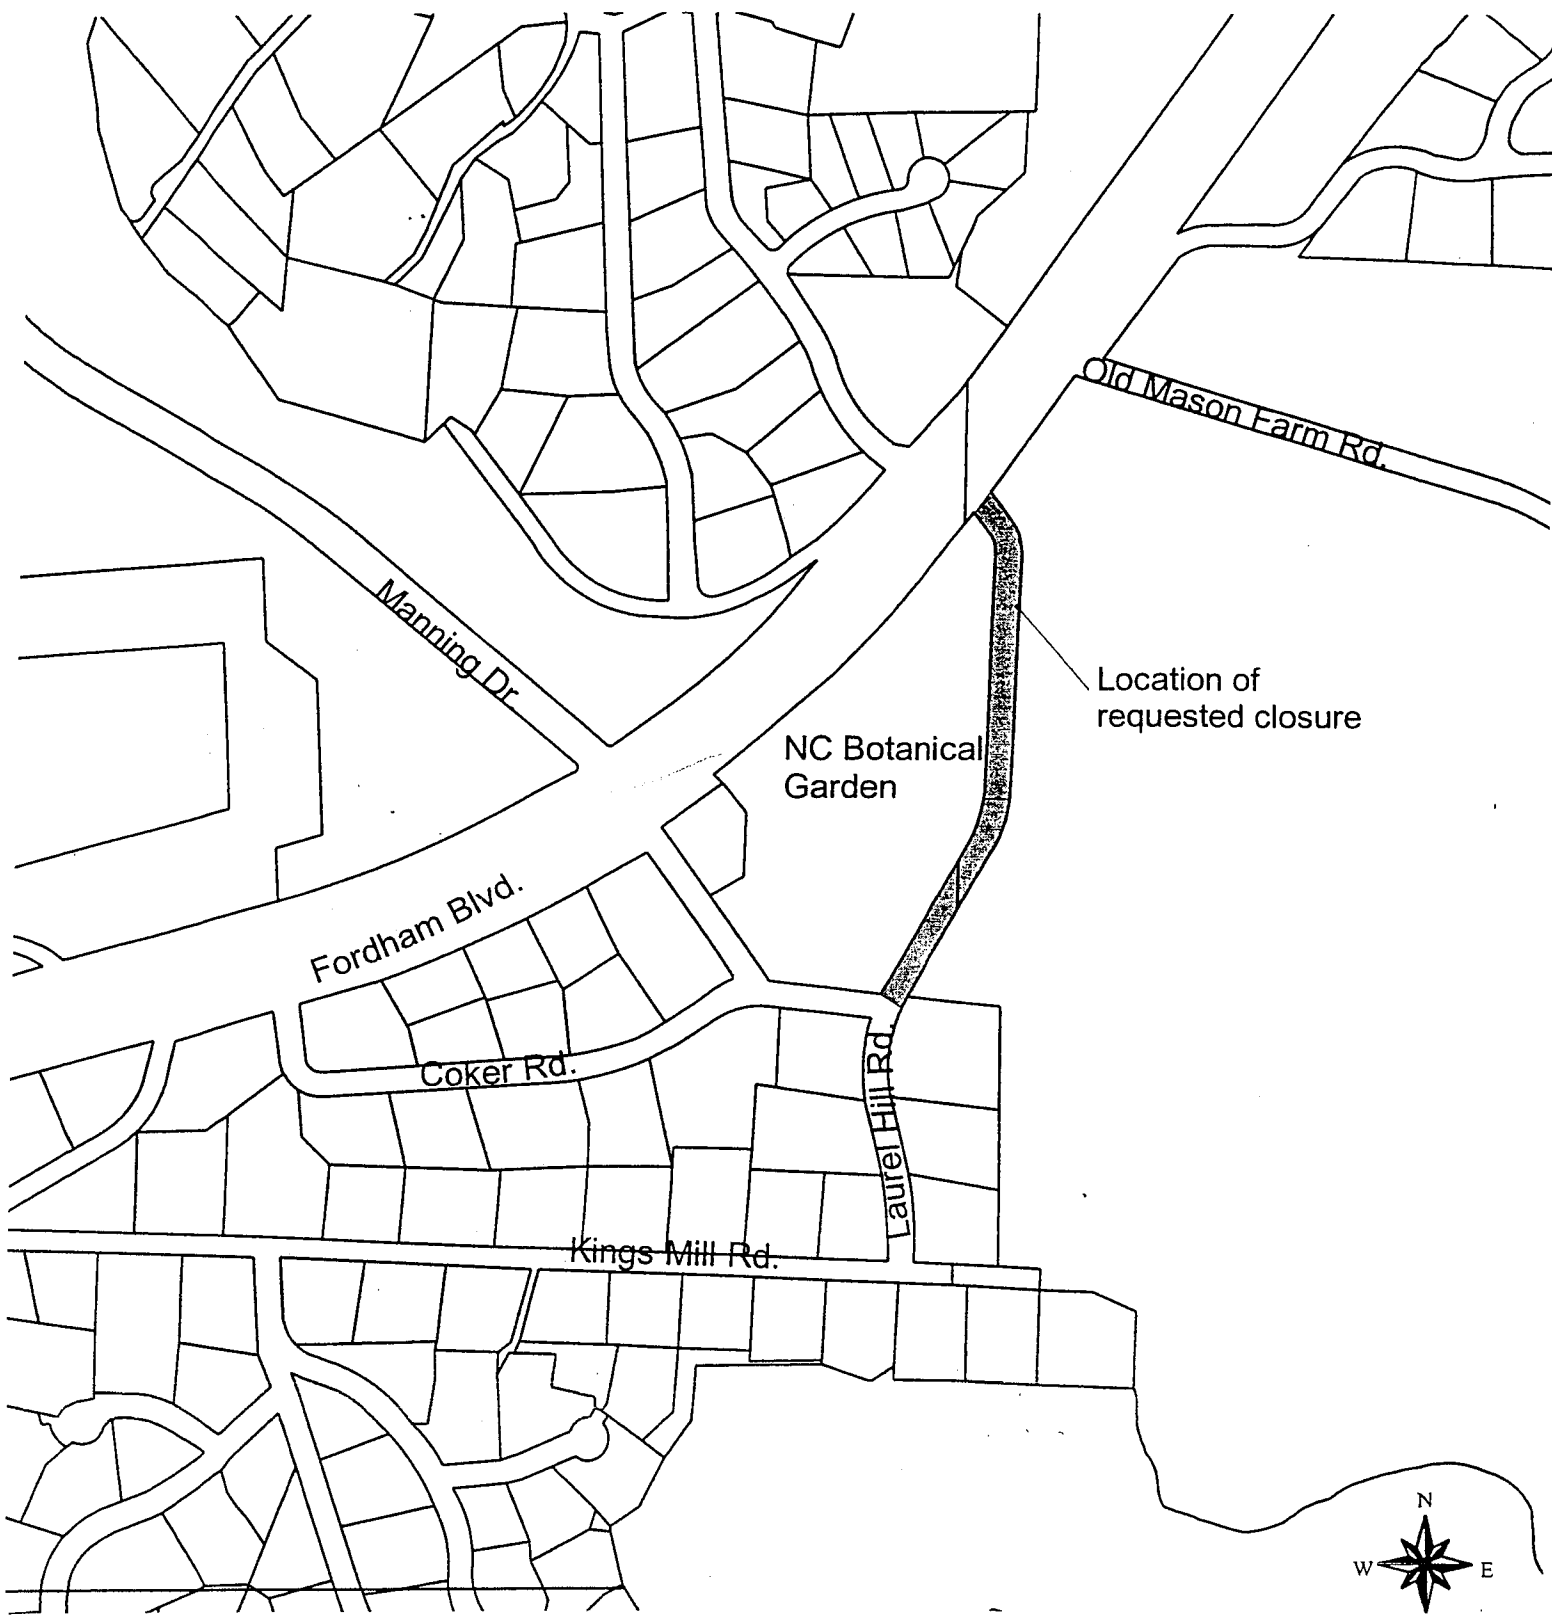

Right of Way Closure

ATTACHMENT 1

Laurel Hill Road

Location of requested closure

NC Botanical Garden

Manning Dr.

Fordham Blvd.

Coker Rd.

Kings Mill Rd.

Old Mason Farm Rd.

Laurel Hill Rd.

- Lot Lines
- Requested Road Closure