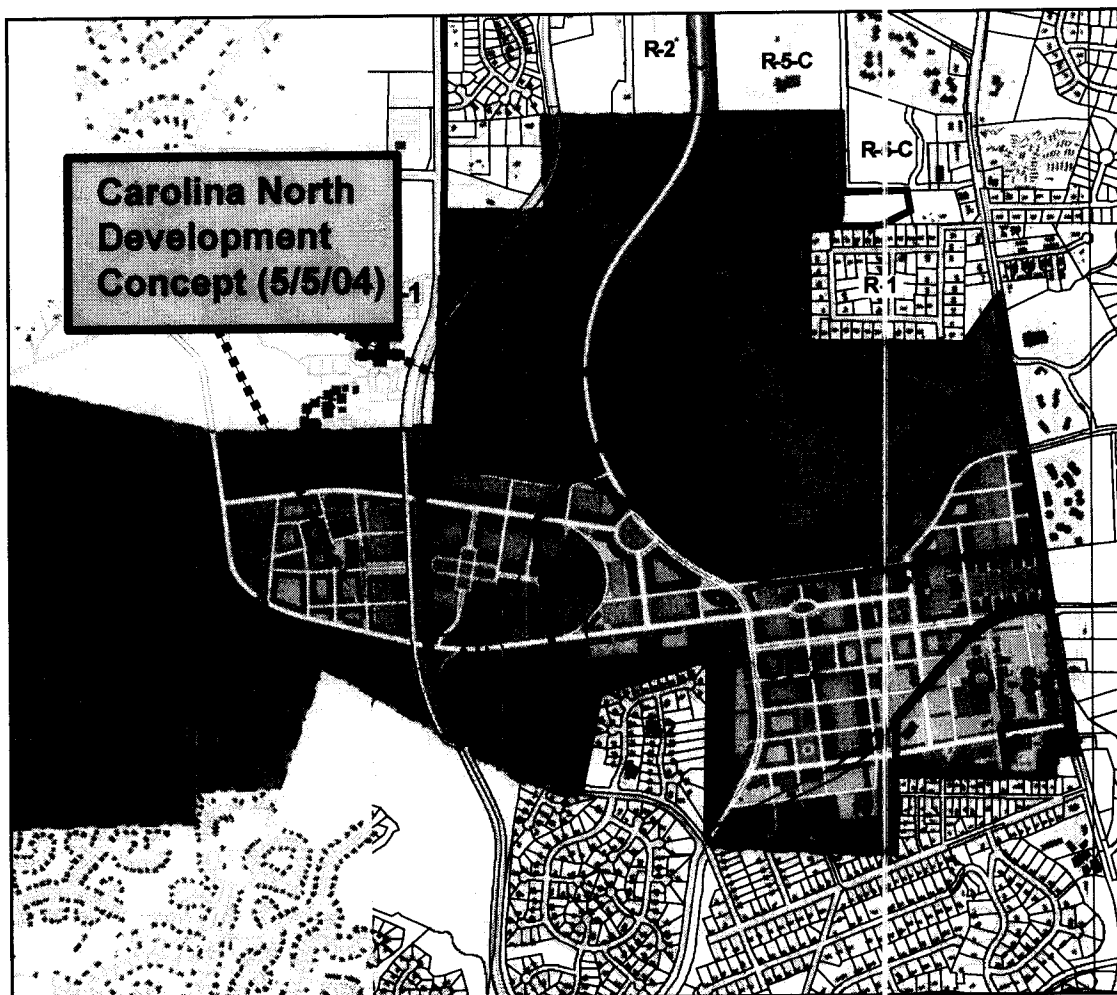

Horace Williams Tract with Carolina North Concept as Presented by the University on May 5, 2004

Chapel Hill's existing zoning and property lines have been superimposed on the University's Carolina North development concept image from the May 5, 2004 PowerPoint presentation to the Town Council.