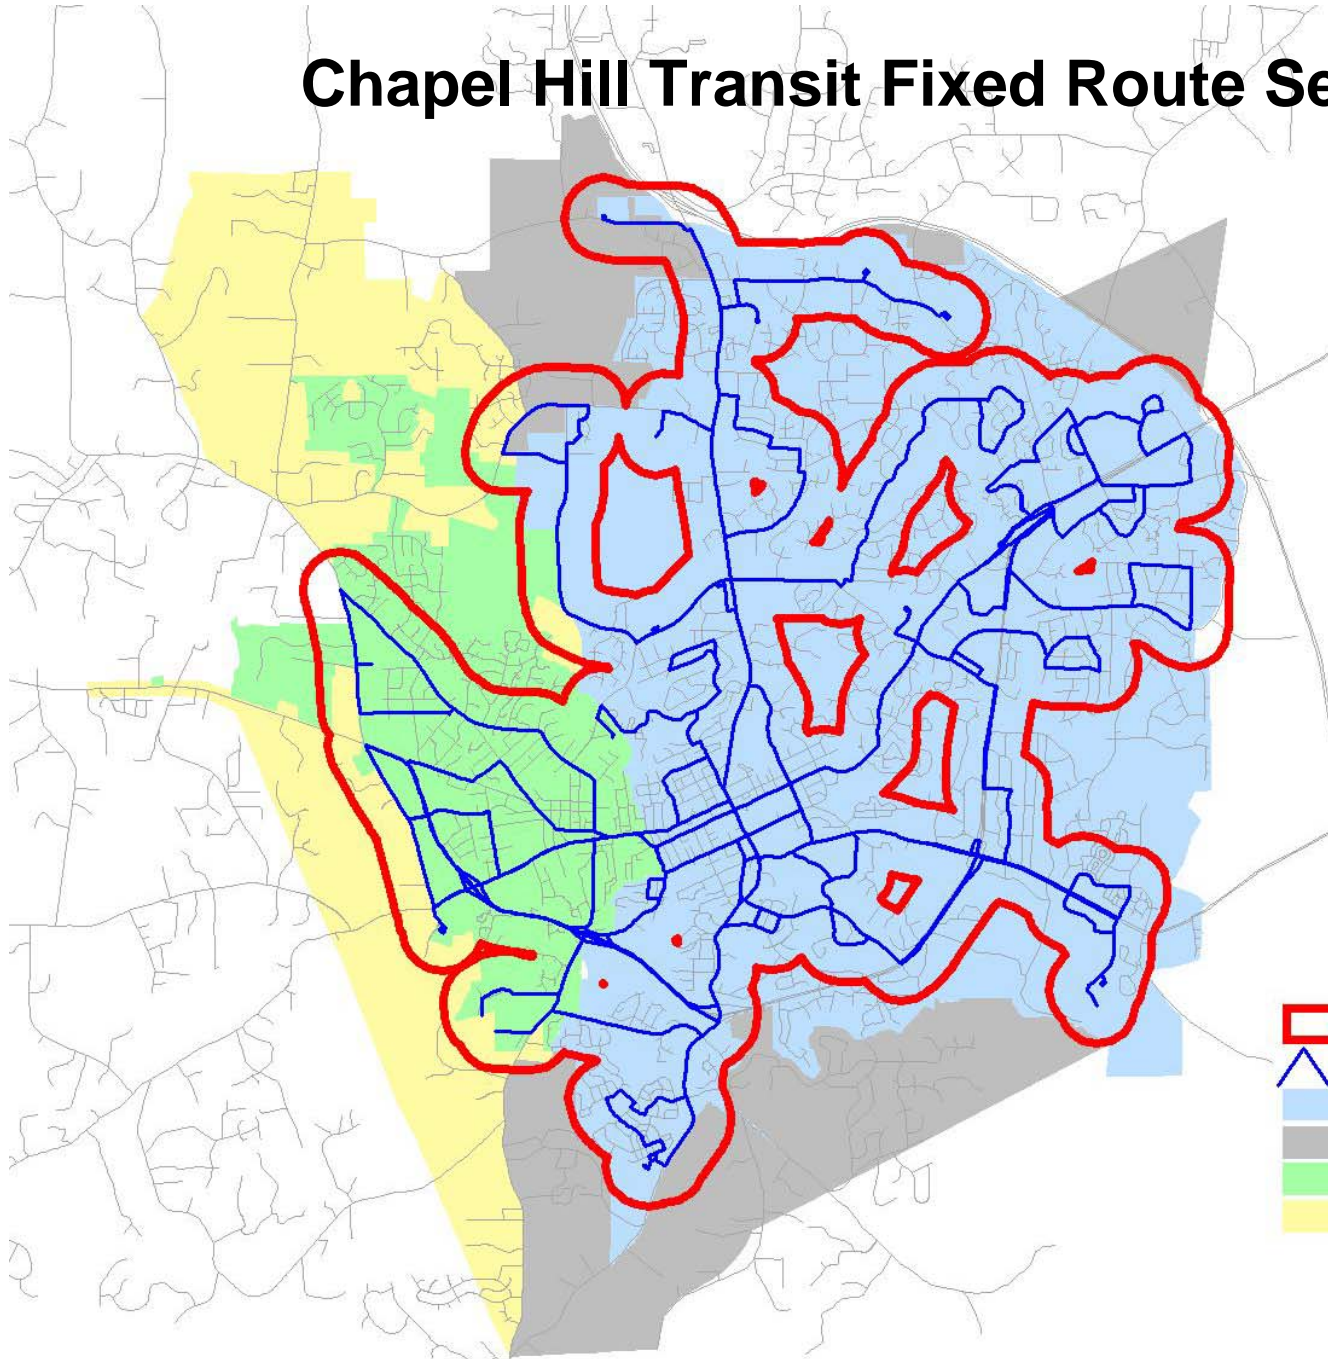

# Chapel Hill Transit Fixed Route Service Area

## Chapel Hill Transit System Map

Spring 2004 Weekday Service

-  Quarter-mile Buffer of Routes
-  Routes
-  Chapel Hill Town Limits
-  Chapel Hill Planning Jurisdiction
-  Carrboro Town Limits
-  Carrboro Planning Jurisdiction