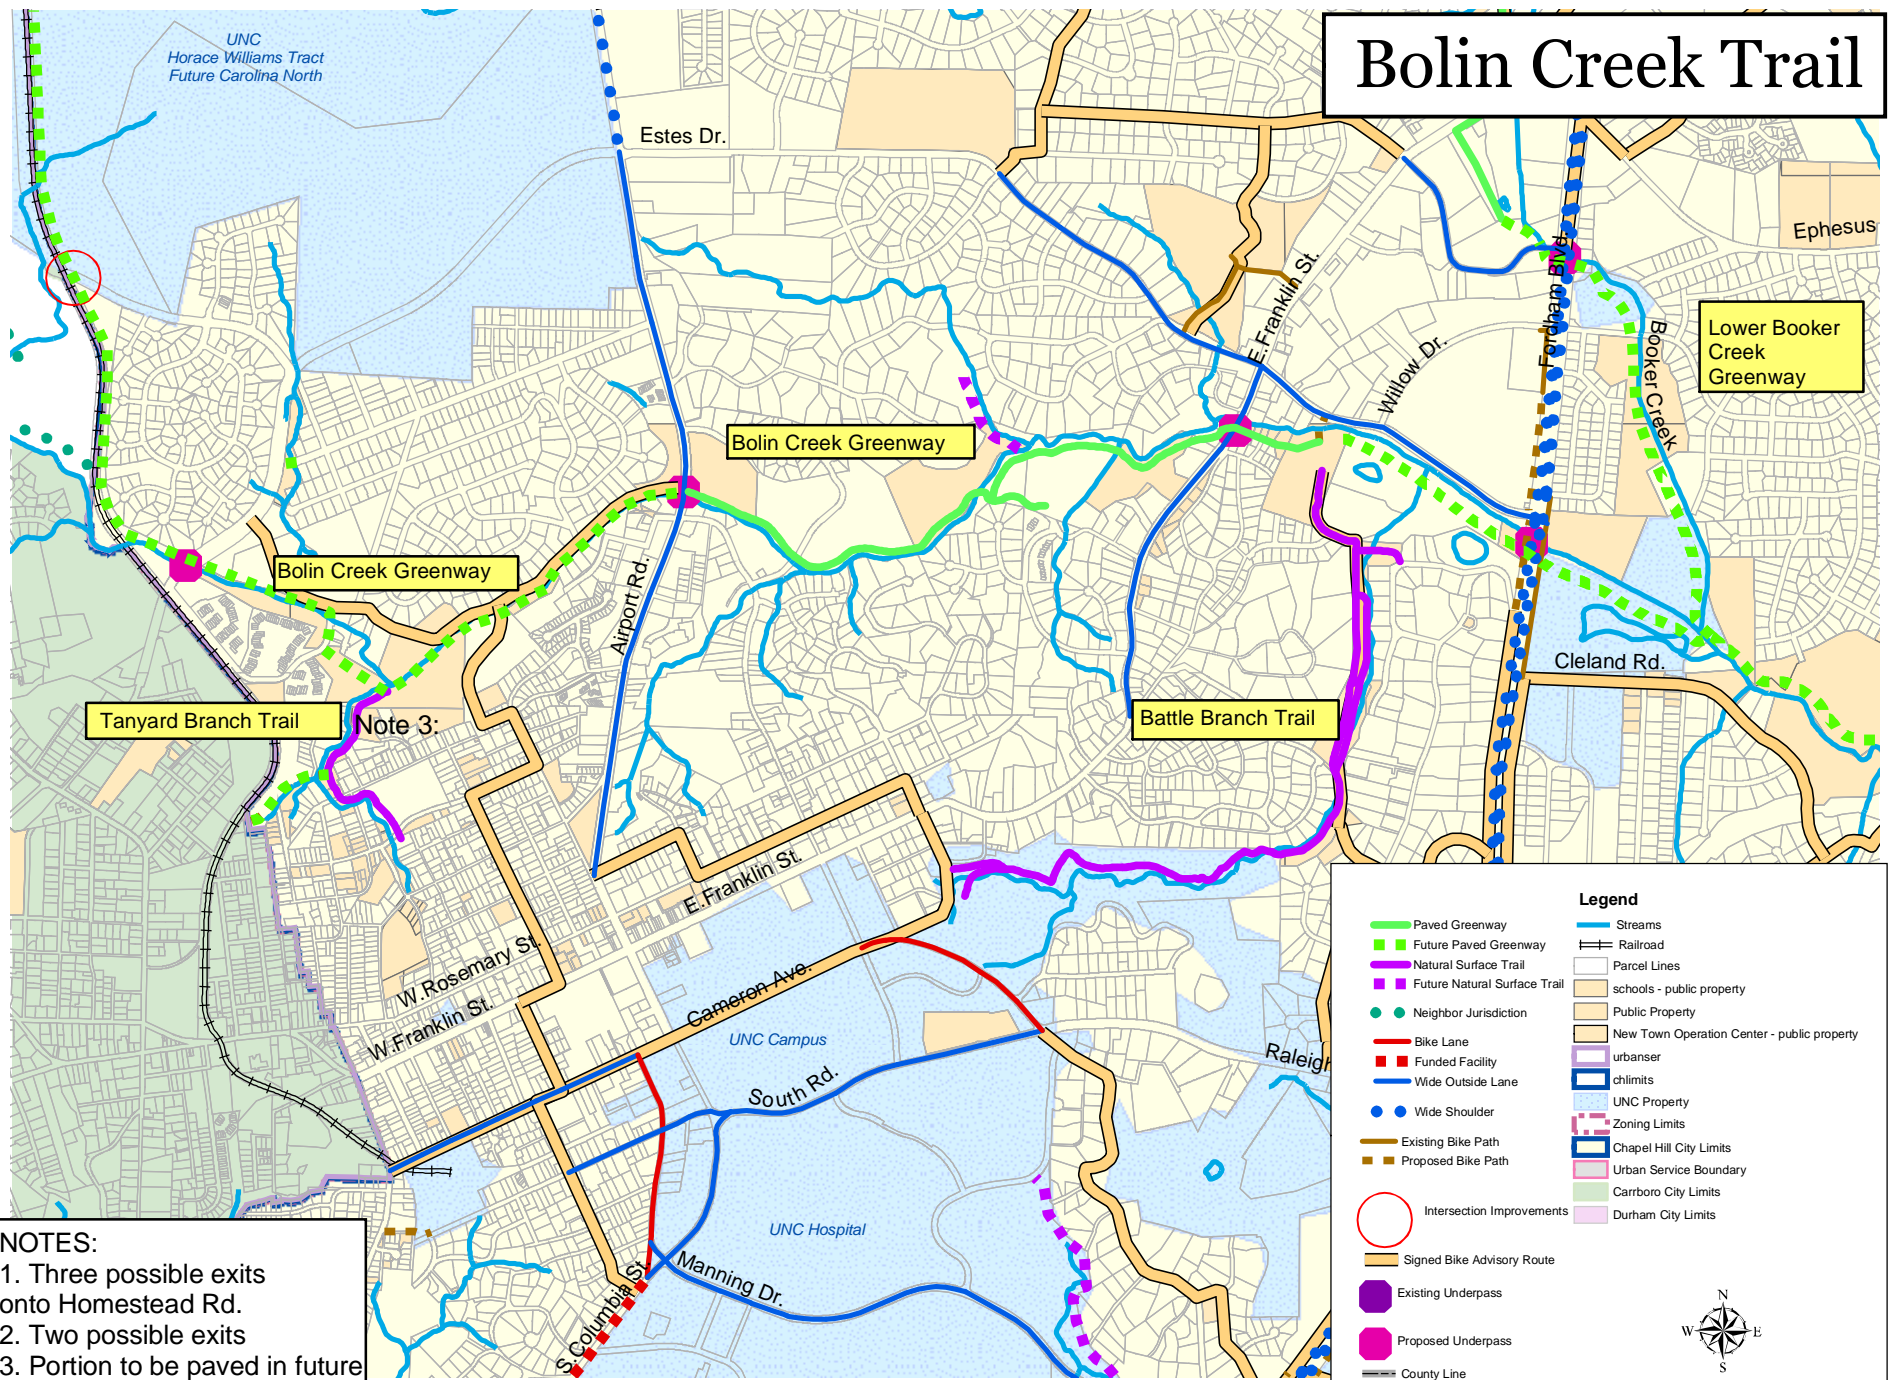

# Bolin Creek Trail

Lower Booker Creek Greenway

Bolin Creek Greenway

Bolin Creek Greenway

Tanyard Branch Trail

Note 3:

Battle Branch Trail

**NOTES:**  
 1. Three possible exits onto Homestead Rd.  
 2. Two possible exits  
 3. Portion to be paved in future

**Legend**

- Paved Greenway
- Future Paved Greenway
- Natural Surface Trail
- Future Natural Surface Trail
- Neighbor Jurisdiction
- Bike Lane
- Funded Facility
- Wide Outside Lane
- Wide Shoulder
- Existing Bike Path
- Proposed Bike Path
- Streams
- Railroad
- Parcel Lines
- schools - public property
- Public Property
- New Town Operation Center - public property
- urbaniser
- chilmits
- UNC Property
- Zoning Limits
- Chapel Hill City Limits
- Urban Service Boundary
- Carrboro City Limits
- Durham City Limits
- Intersection Improvements
- Signed Bike Advisory Route
- Existing Underpass
- Proposed Underpass
- County Line