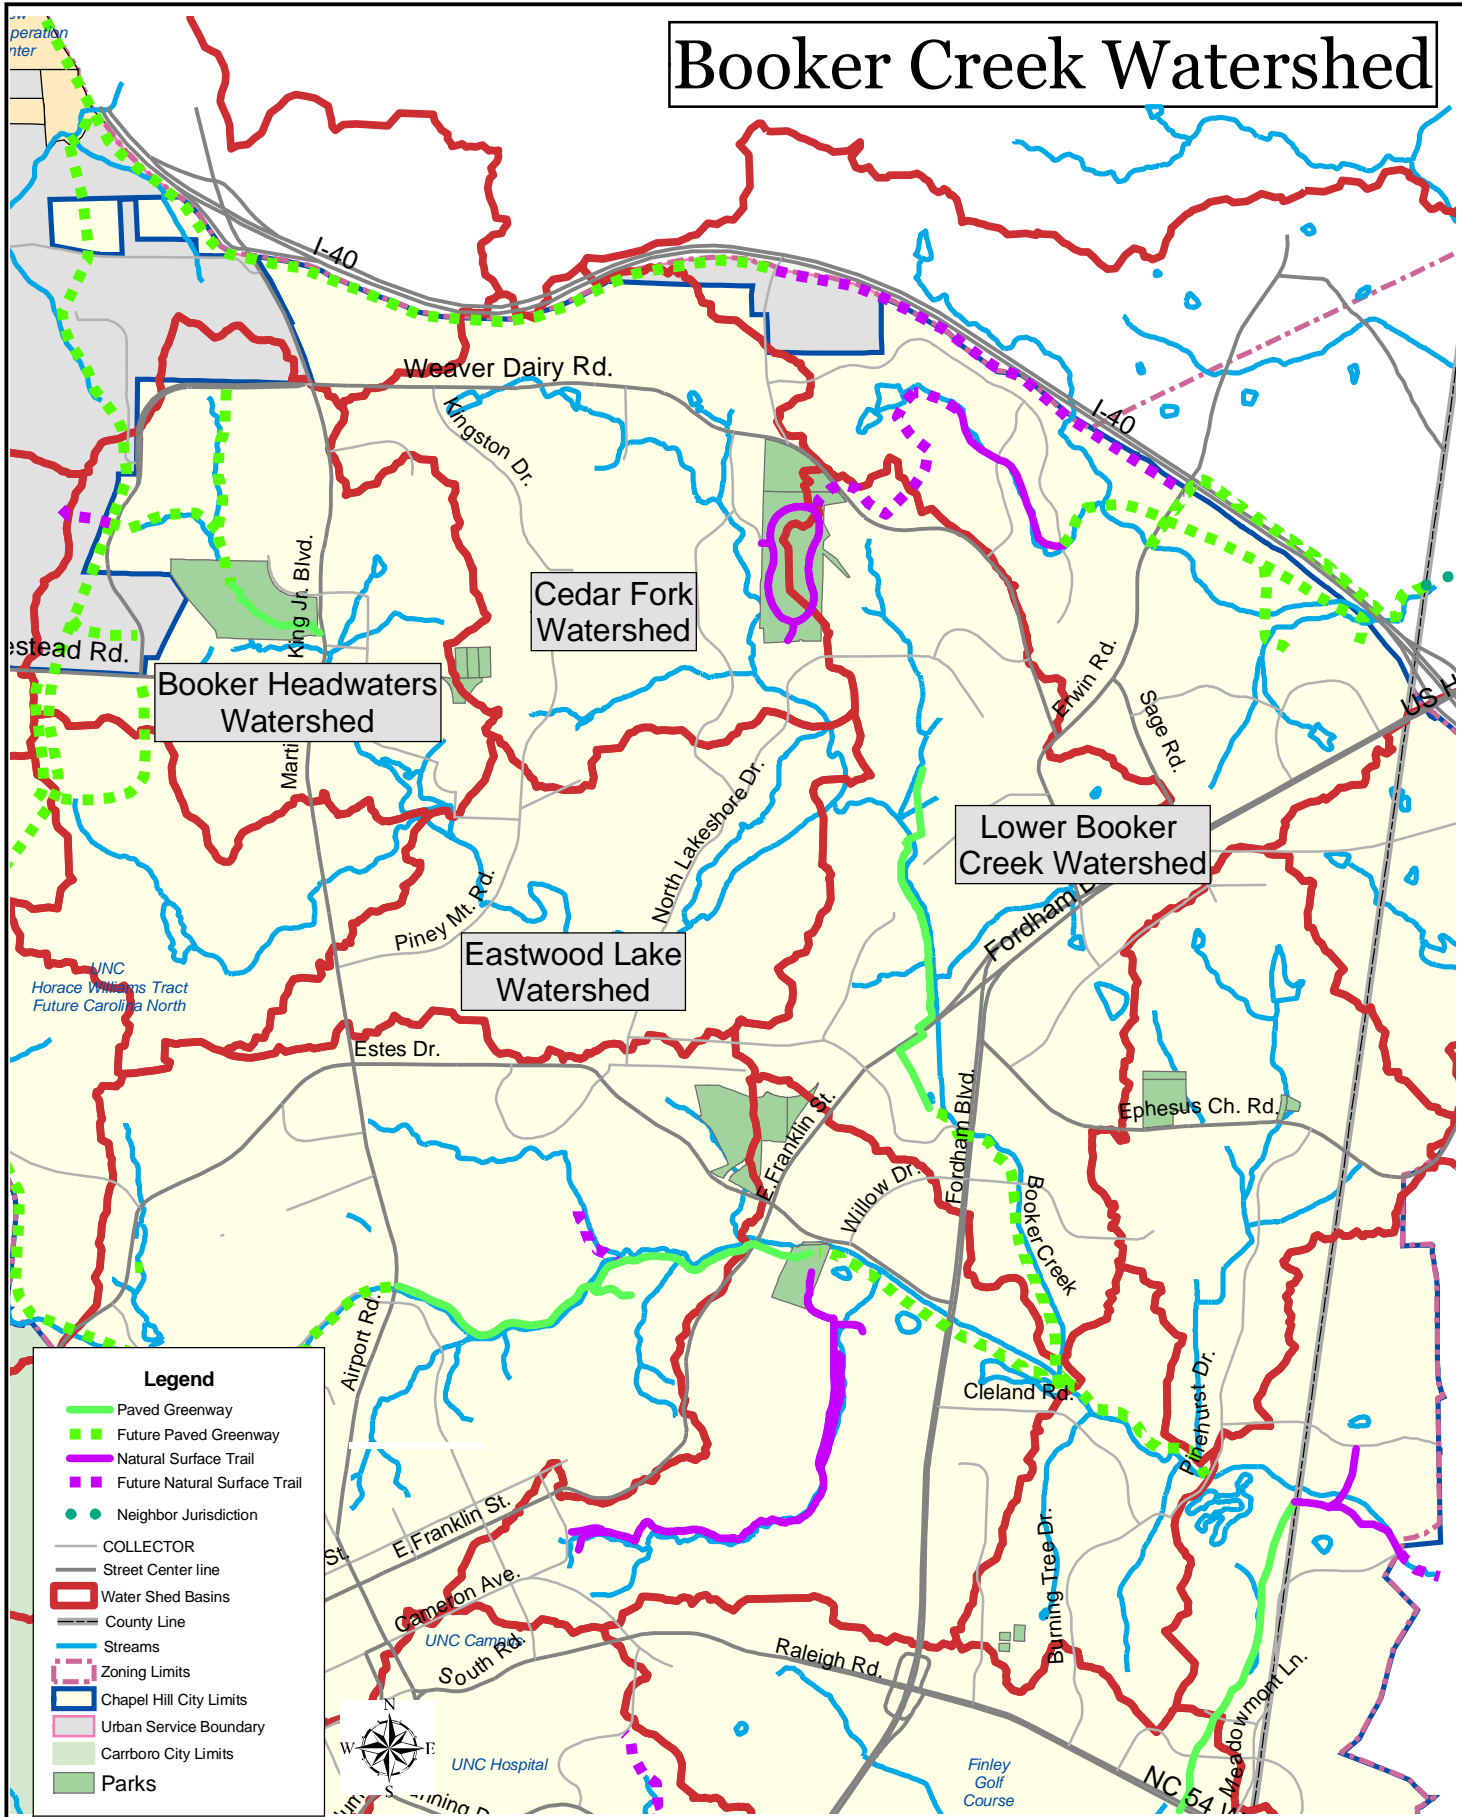

Booker Creek Watershed

Legend

- Paved Greenway
- - - Future Paved Greenway
- Natural Surface Trail
- - - Future Natural Surface Trail
- Neighbor Jurisdiction
- COLLECTOR
- Street Center line
- Water Shed Basins
- County Line
- Streams
- - - Zoning Limits
- - - Chapel Hill City Limits
- - - Urban Service Boundary
- Carboro City Limits
- Parks