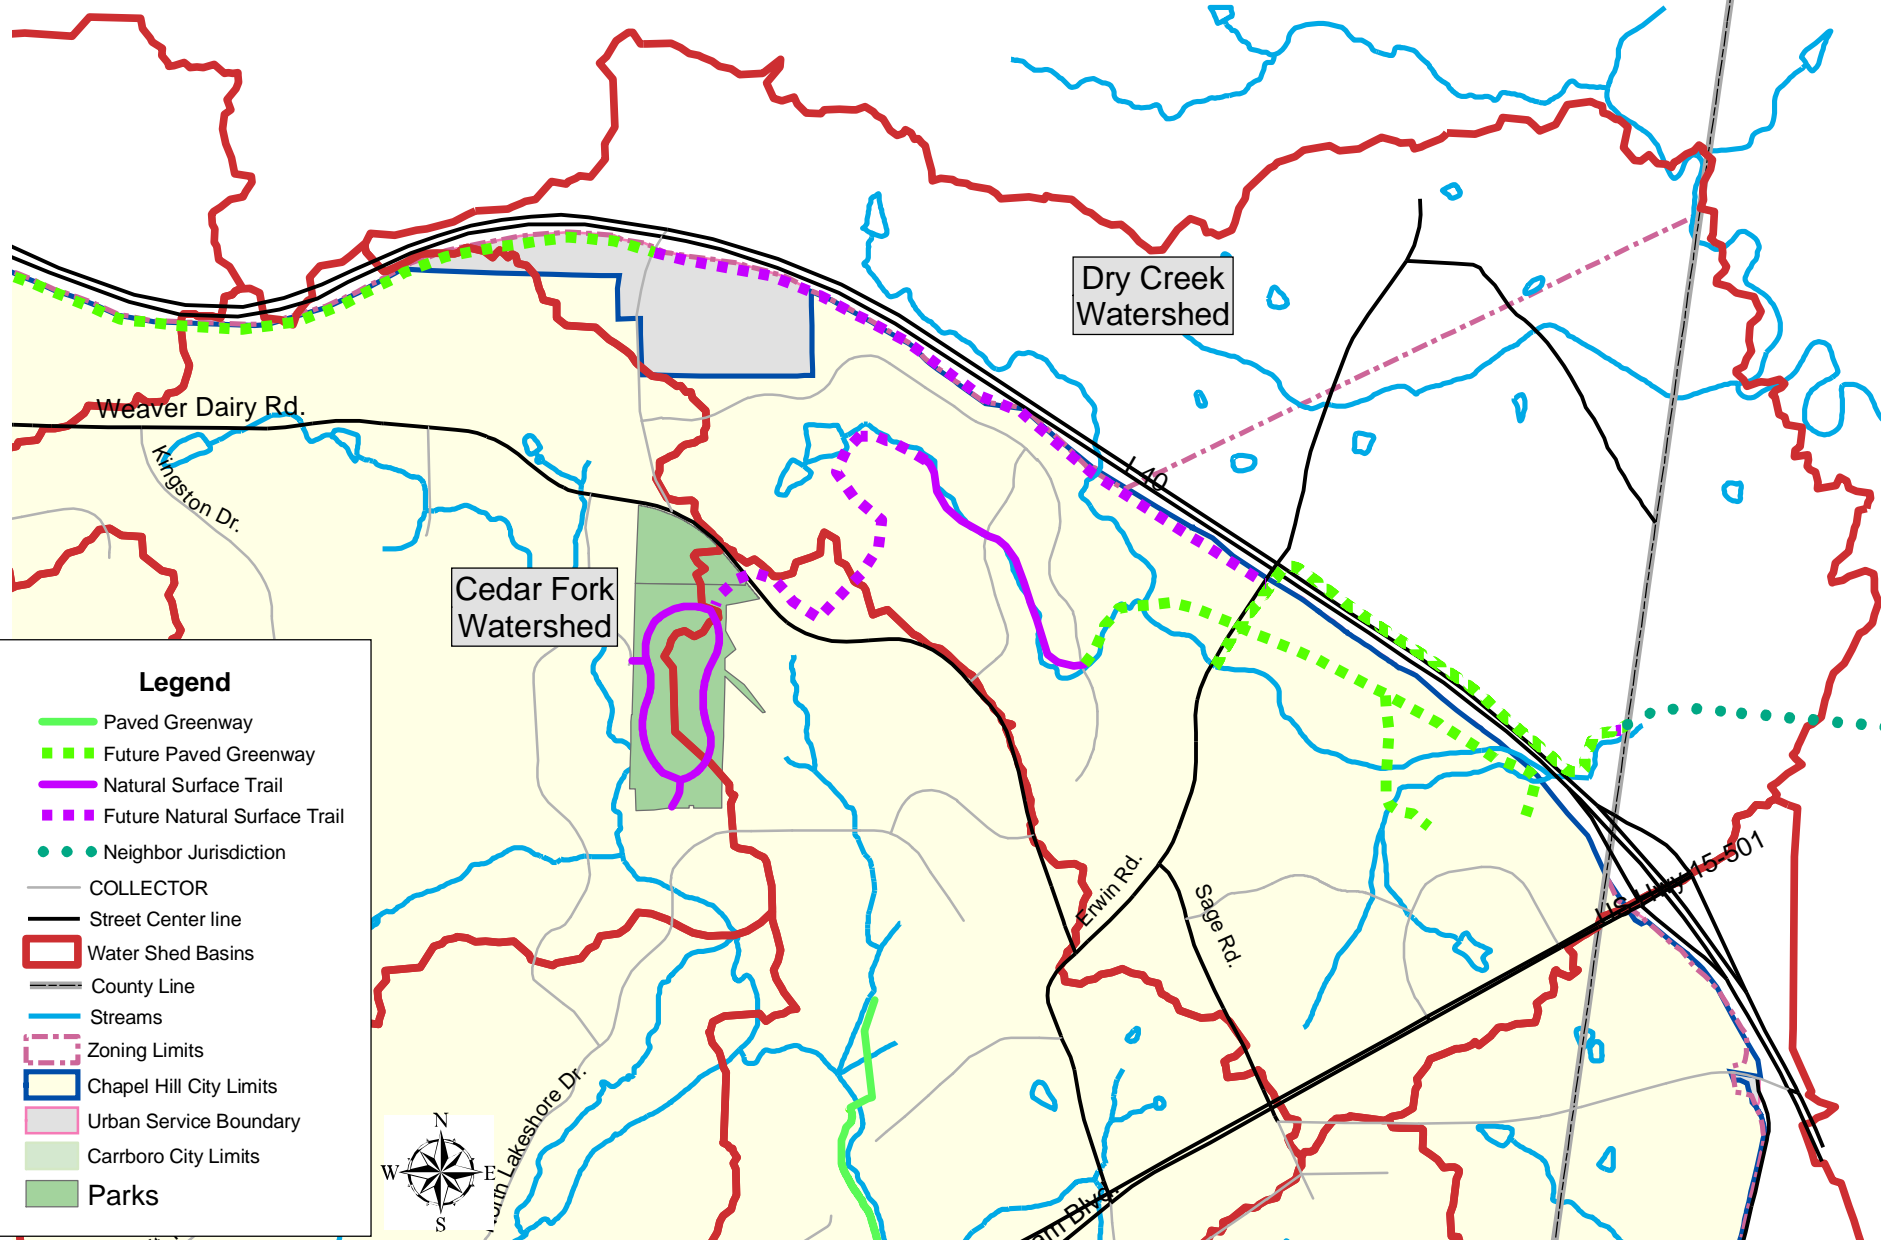

# Dry Creek Watershed

**Legend**

- Paved Greenway
- - - Future Paved Greenway
- Natural Surface Trail
- - - Future Natural Surface Trail
- ● ● Neighbor Jurisdiction
- COLLECTOR
- Street Center line
- Water Shed Basins
- County Line
- Streams
- - - Zoning Limits
- Chapel Hill City Limits
- Urban Service Boundary
- Carrboro City Limits
- Parks

Dry Creek Watershed

Cedar Fork Watershed

Weaver Dairy Rd.

Kingston Dr.

Erwin Rd.

Sage Rd.

US 501

Lakeshore Dr.

Bluff Dr.