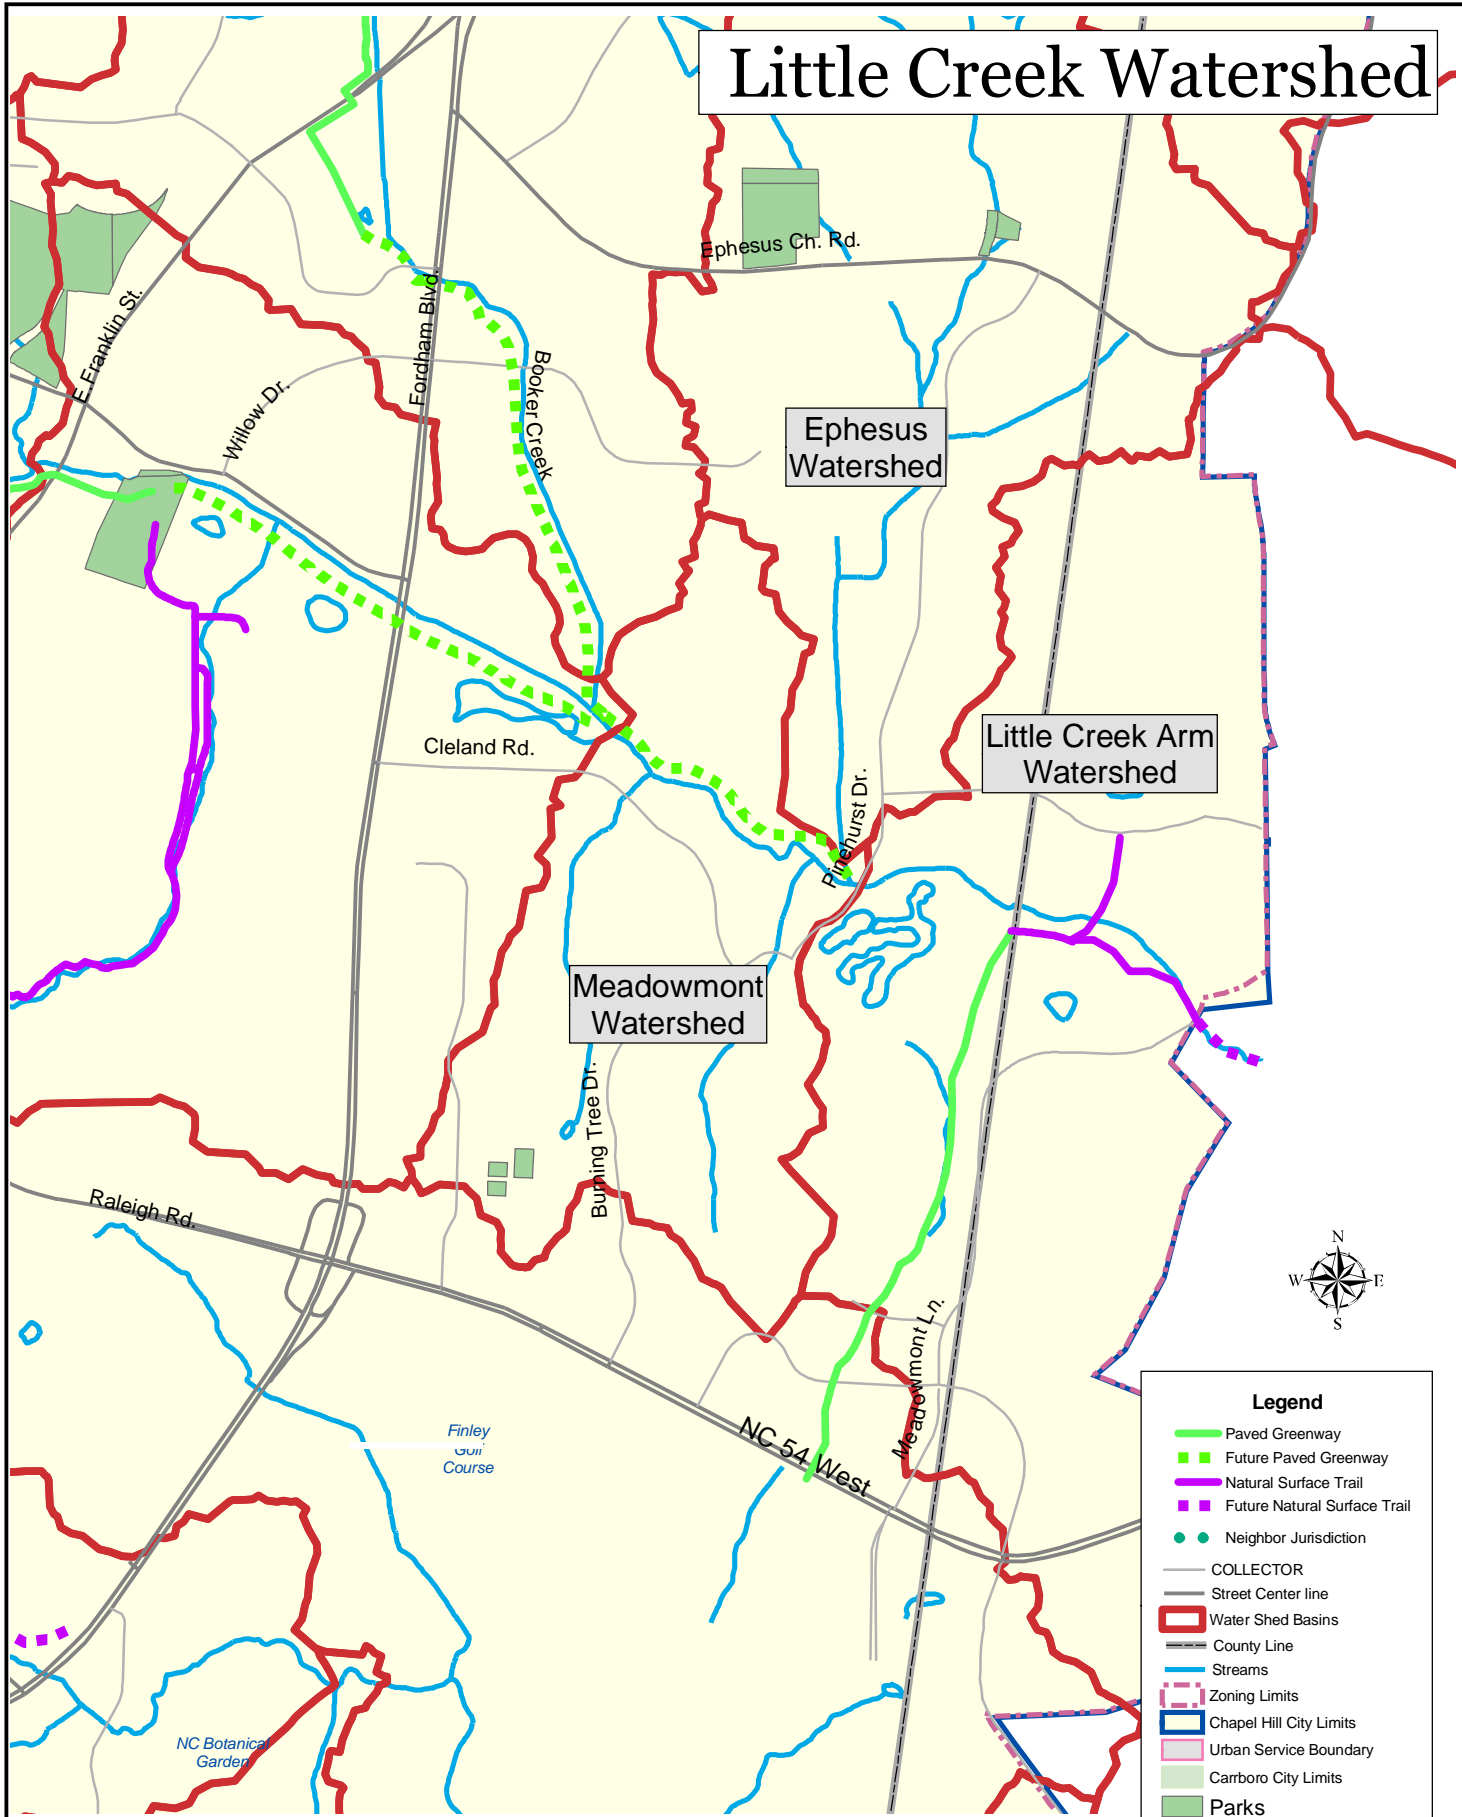

Little Creek Watershed

Legend

- Paved Greenway
- Future Paved Greenway
- Natural Surface Trail
- Future Natural Surface Trail
- Neighbor Jurisdiction
- COLLECTOR
- Street Center line
- Water Shed Basins
- County Line
- Streams
- Zoning Limits
- Chapel Hill City Limits
- Urban Service Boundary
- Carboro City Limits
- Parks