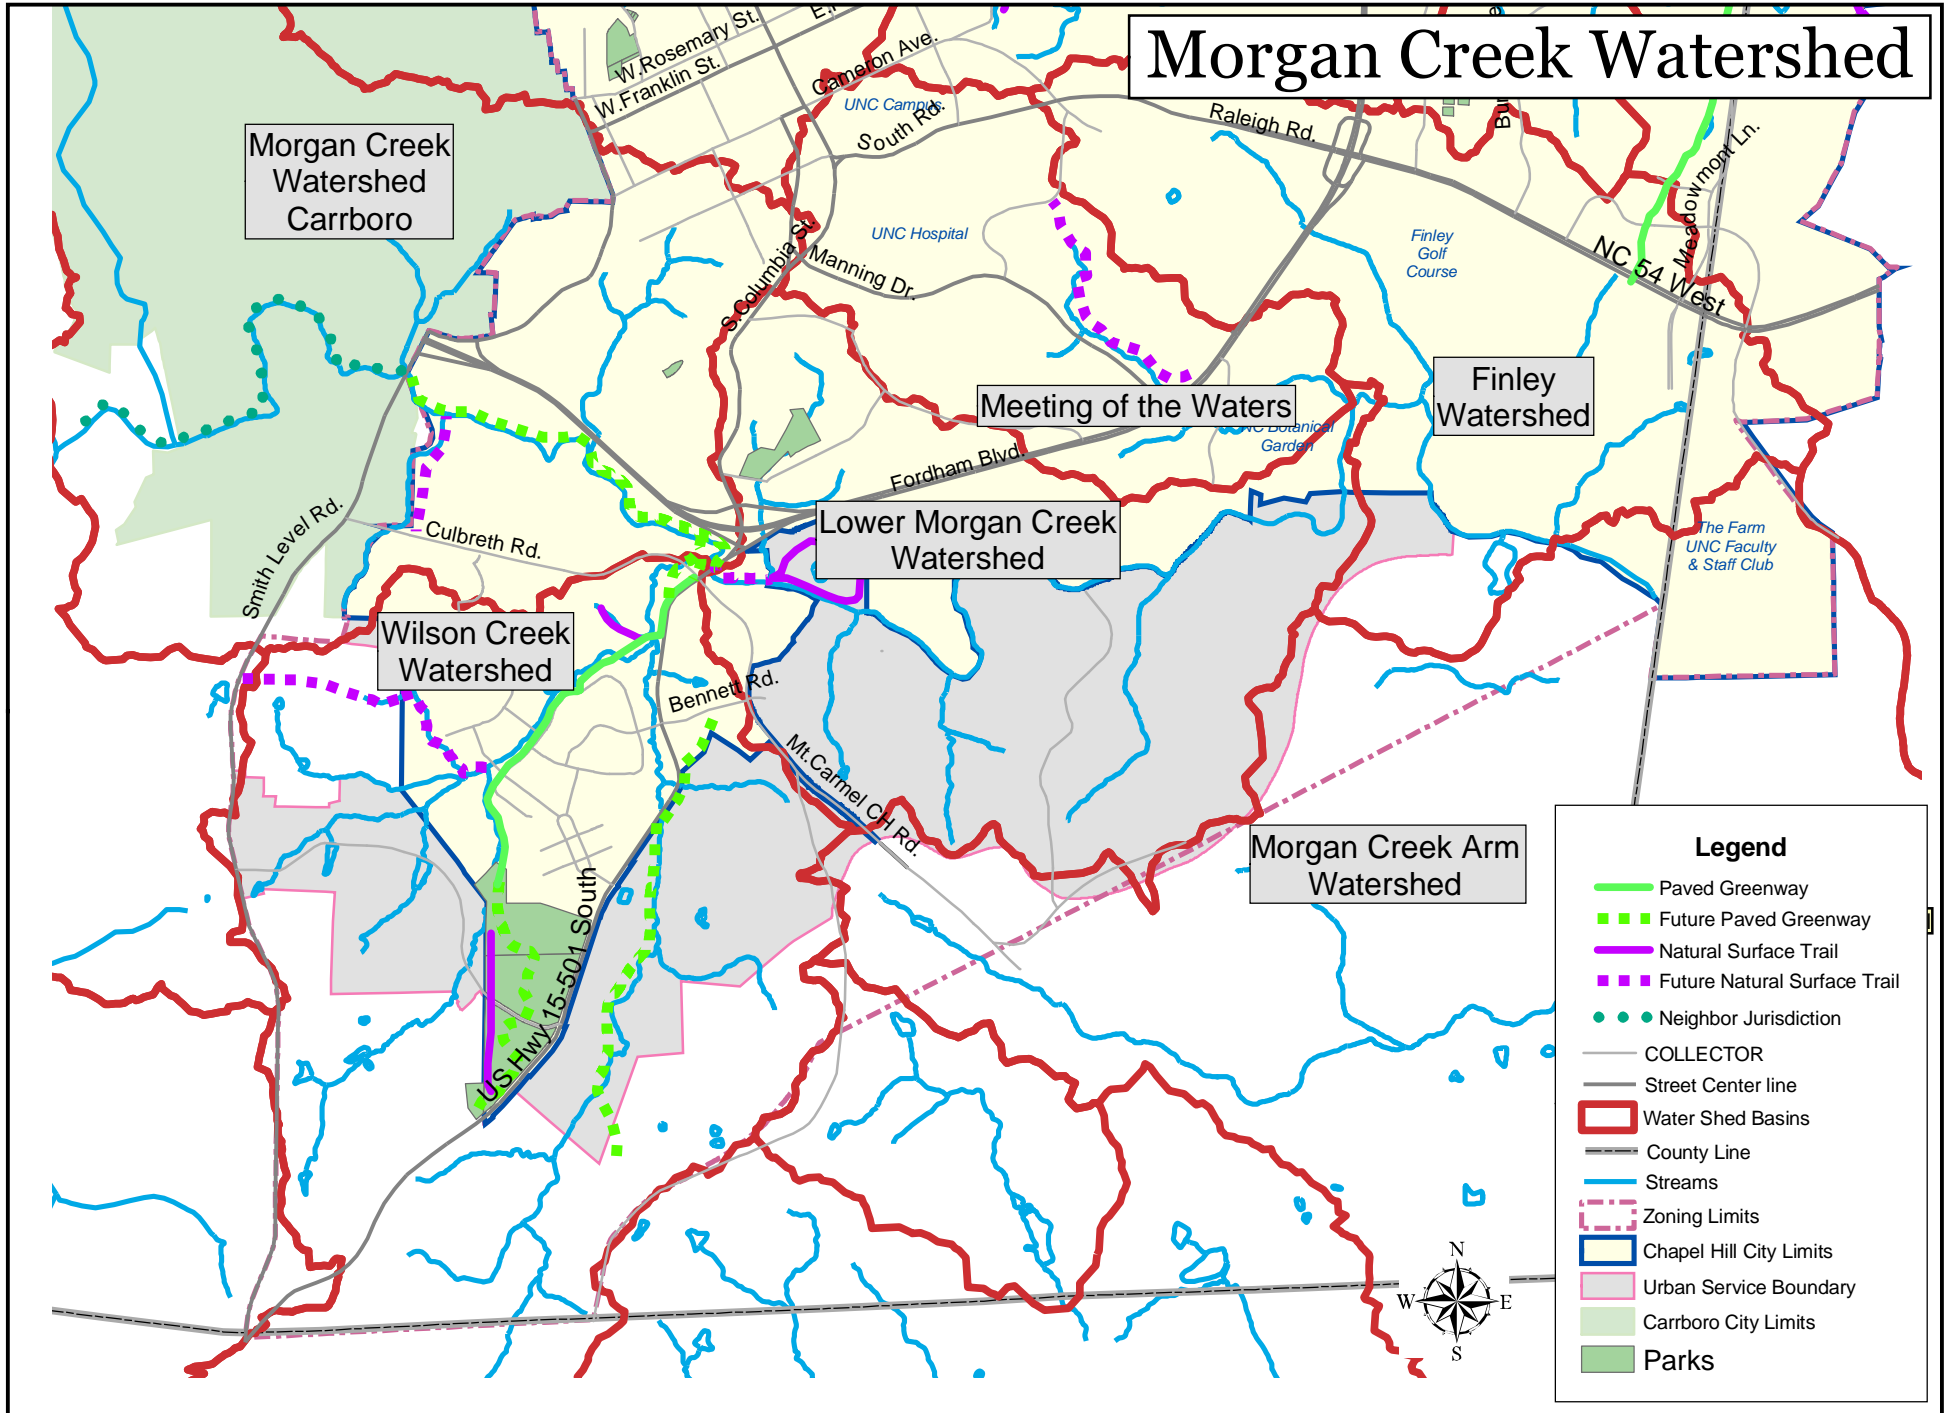

Morgan Creek Watershed

Morgan Creek Watershed Carrboro

Meeting of the Waters

Finley Watershed

Lower Morgan Creek Watershed

Wilson Creek Watershed

Morgan Creek Arm Watershed

Legend

- Paved Greenway
- Future Paved Greenway
- Natural Surface Trail
- Future Natural Surface Trail
- Neighbor Jurisdiction
- COLLECTOR
- Street Center line
- Water Shed Basins
- County Line
- Streams
- Zoning Limits
- Chapel Hill City Limits
- Urban Service Boundary
- Carrboro City Limits
- Parks