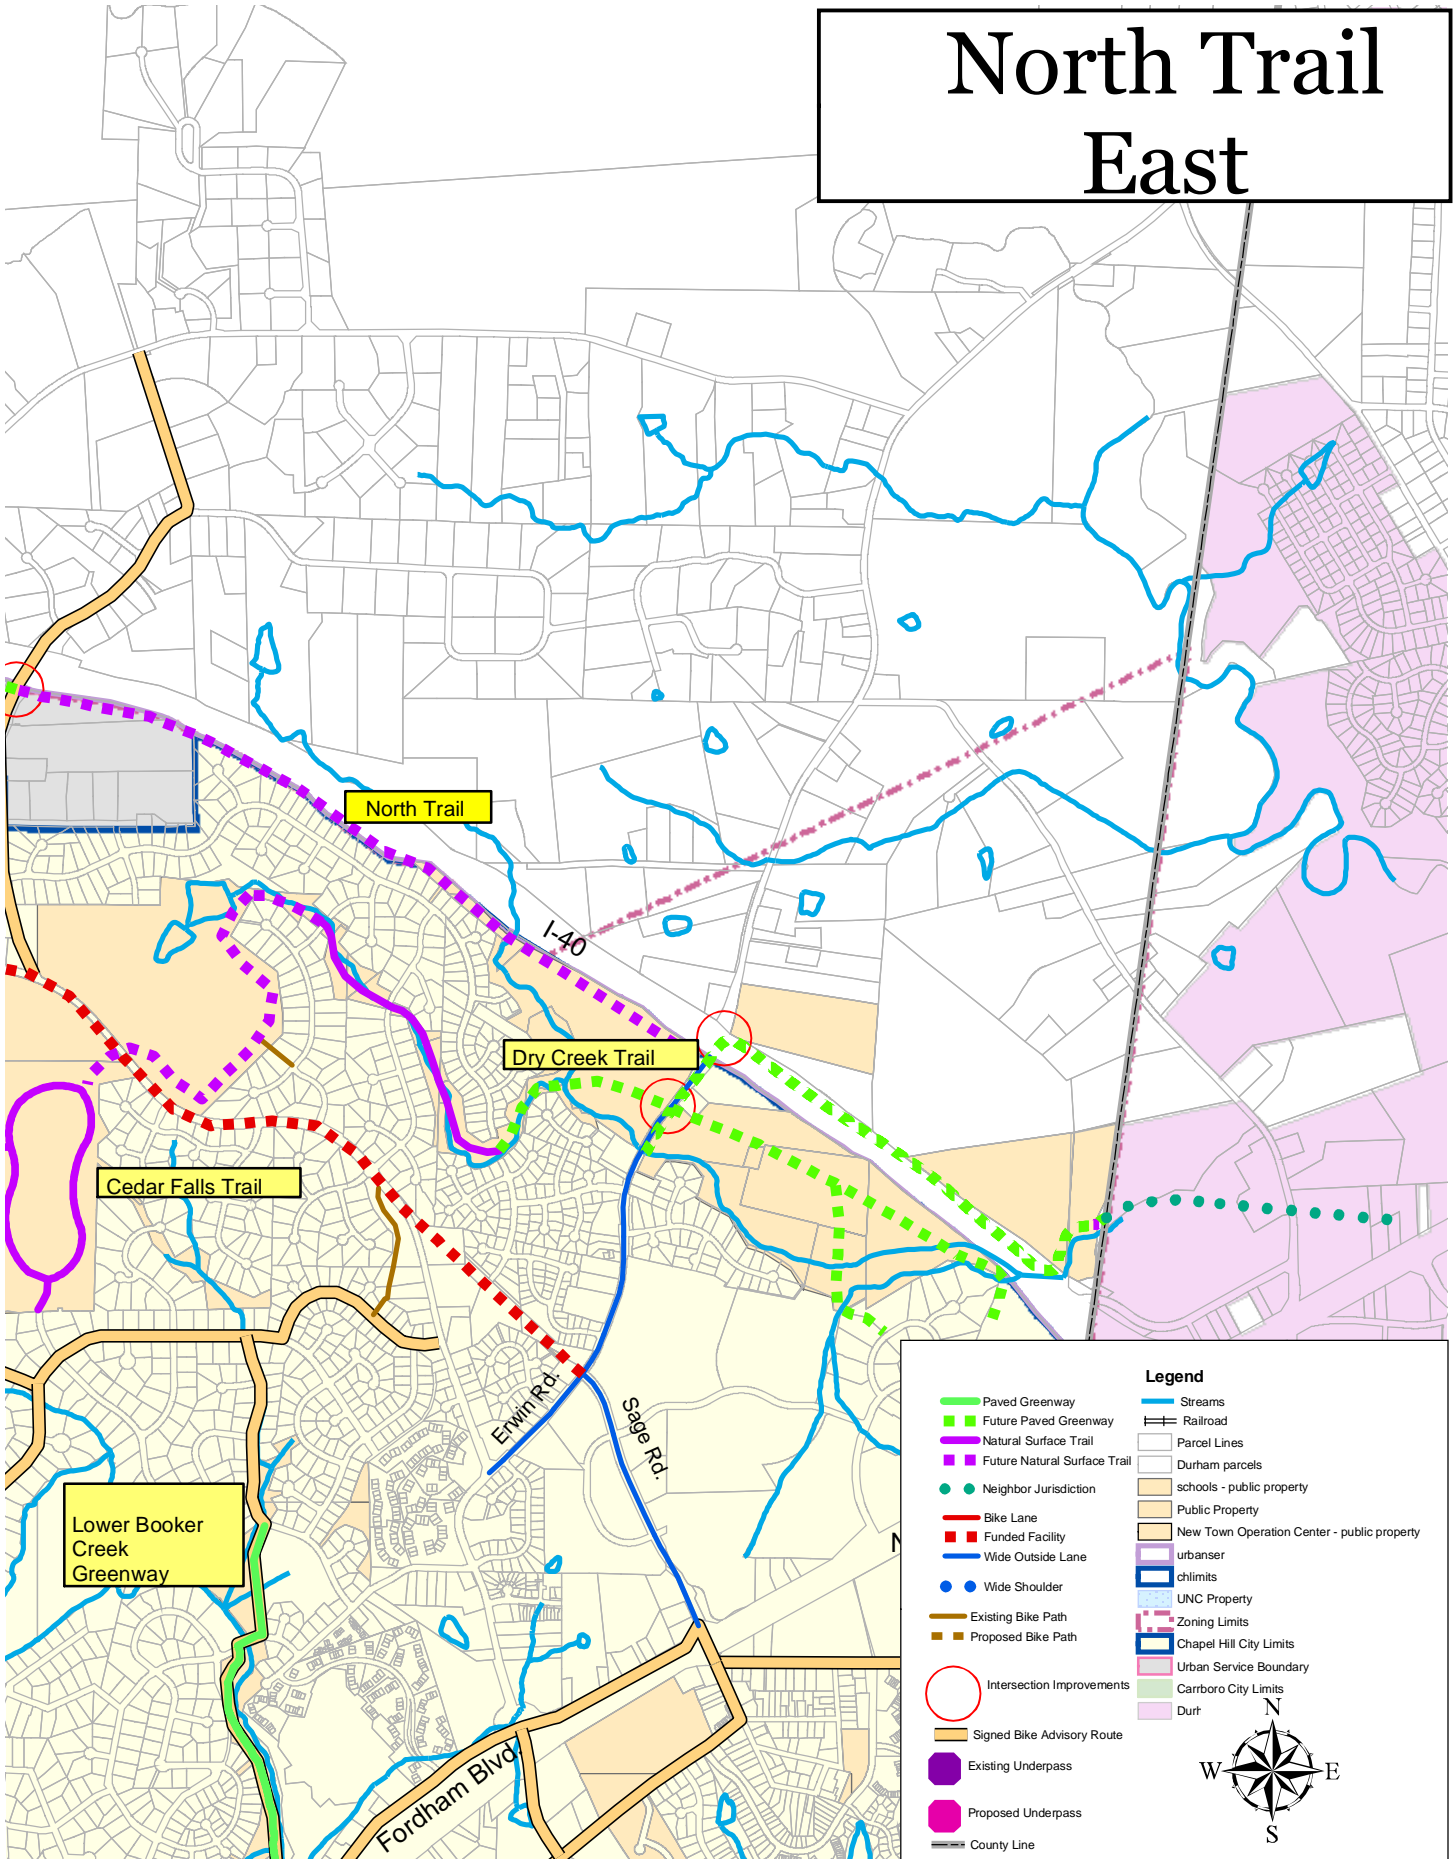

North Trail East

Legend

| | |
|------------------------------|---|
| Paved Greenway | Streams |
| Future Paved Greenway | Railroad |
| Natural Surface Trail | Parcel Lines |
| Future Natural Surface Trail | Durham parcels |
| Neighbor Jurisdiction | schools - public property |
| Bike Lane | Public Property |
| Funded Facility | New Town Operation Center - public property |
| Wide Outside Lane | urbanser |
| Wide Shoulder | chilmits |
| Existing Bike Path | UNC Property |
| Proposed Bike Path | Zoning Limits |
| Intersection Improvements | Chapel Hill City Limits |
| Signed Bike Advisory Route | Urban Service Boundary |
| Existing Underpass | Carrboro City Limits |
| Proposed Underpass | Durt |
| County Line | N W E S |