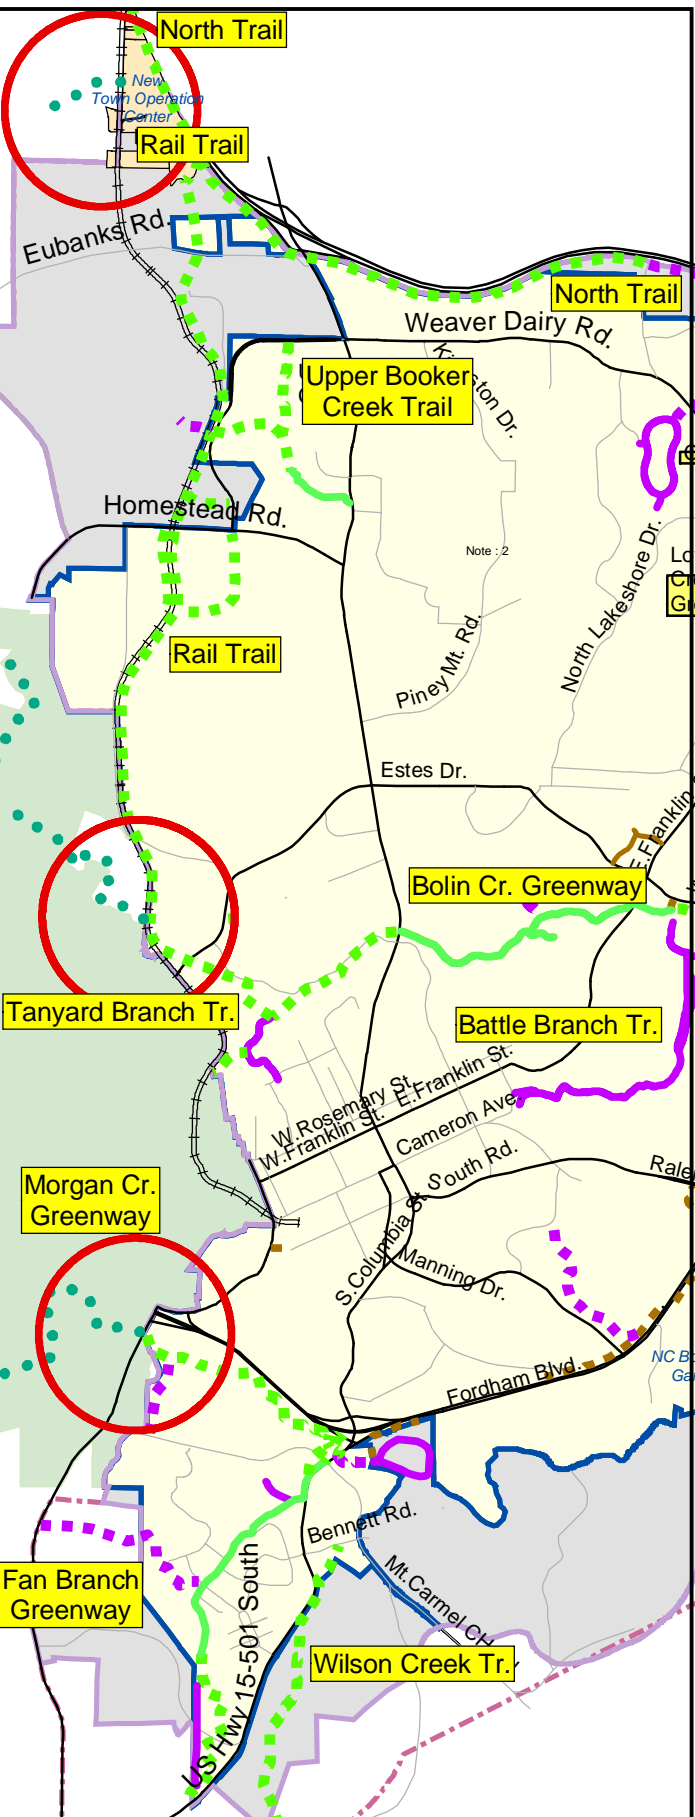

Potential Trail Linkage with Regional System and Neighboring Communities Carrboro / Orange Co. Area

Note 3:

Note 2:

Legend

- Paved Greenway
- - - Future Paved Greenway
- Natural Surface Trail
- - - Future Natural Surface Trail
- Neighbor Jurisdiction
- Existing Bike Path
- - - Proposed Bike Path
- Trail Connection
- County Line
- Railroad
- New Town Operation Center - public property
- Zoning Limits
- Chapel Hill City Limits
- Urban Service Boundary
- Carrboro City Limits