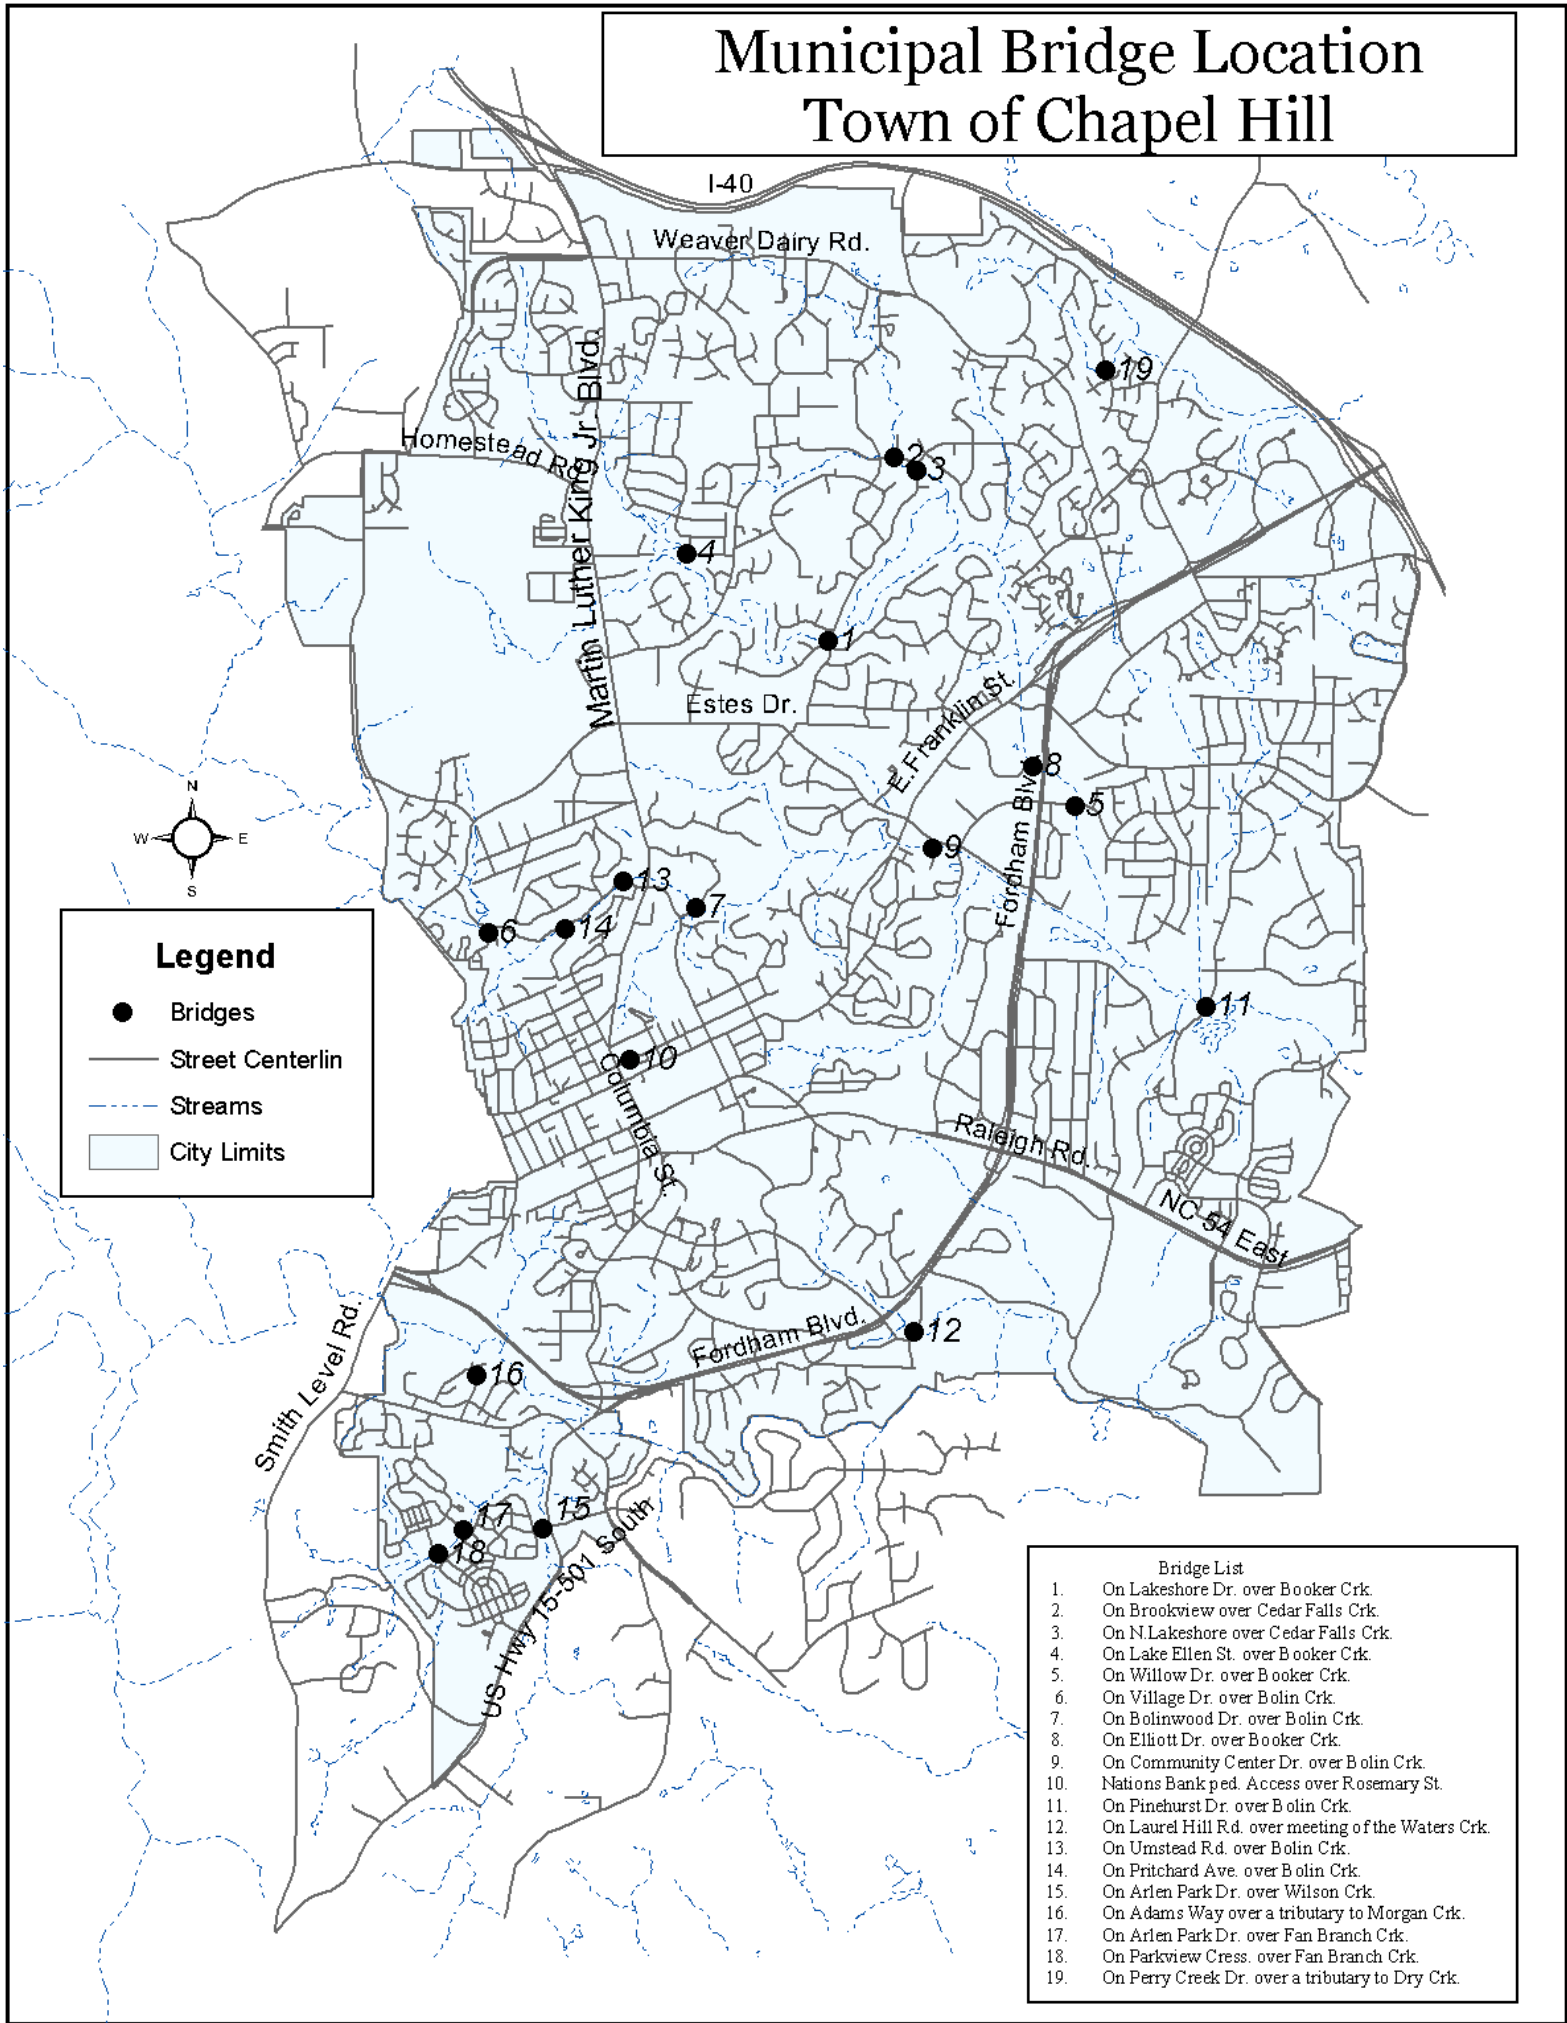

Municipal Bridge Location Town of Chapel Hill

Legend

- Bridges
- Street Centerlin
- - - Streams
- City Limits

- Bridge List**
1. On Lakeshore Dr. over Booker Crk.
 2. On Brookview over Cedar Falls Crk.
 3. On N.Lakeshore over Cedar Falls Crk.
 4. On Lake Ellen St. over Booker Crk.
 5. On Willow Dr. over Booker Crk.
 6. On Village Dr. over Bolin Crk.
 7. On Bolinwood Dr. over Bolin Crk.
 8. On Elliott Dr. over Booker Crk.
 9. On Community Center Dr. over Bolin Crk.
 10. Nations Bank ped. Access over Rosemary St.
 11. On Pinehurst Dr. over Bolin Crk.
 12. On Laurel Hill Rd. over meeting of the Waters Crk.
 13. On Umstead Rd. over Bolin Crk.
 14. On Pritchard Ave. over Bolin Crk.
 15. On Arlen Park Dr. over Wilson Crk.
 16. On Adams Way over a tributary to Morgan Crk.
 17. On Arlen Park Dr. over Fan Branch Crk.
 18. On Parkview Cress. over Fan Branch Crk.
 19. On Perry Creek Dr. over a tributary to Dry Crk.