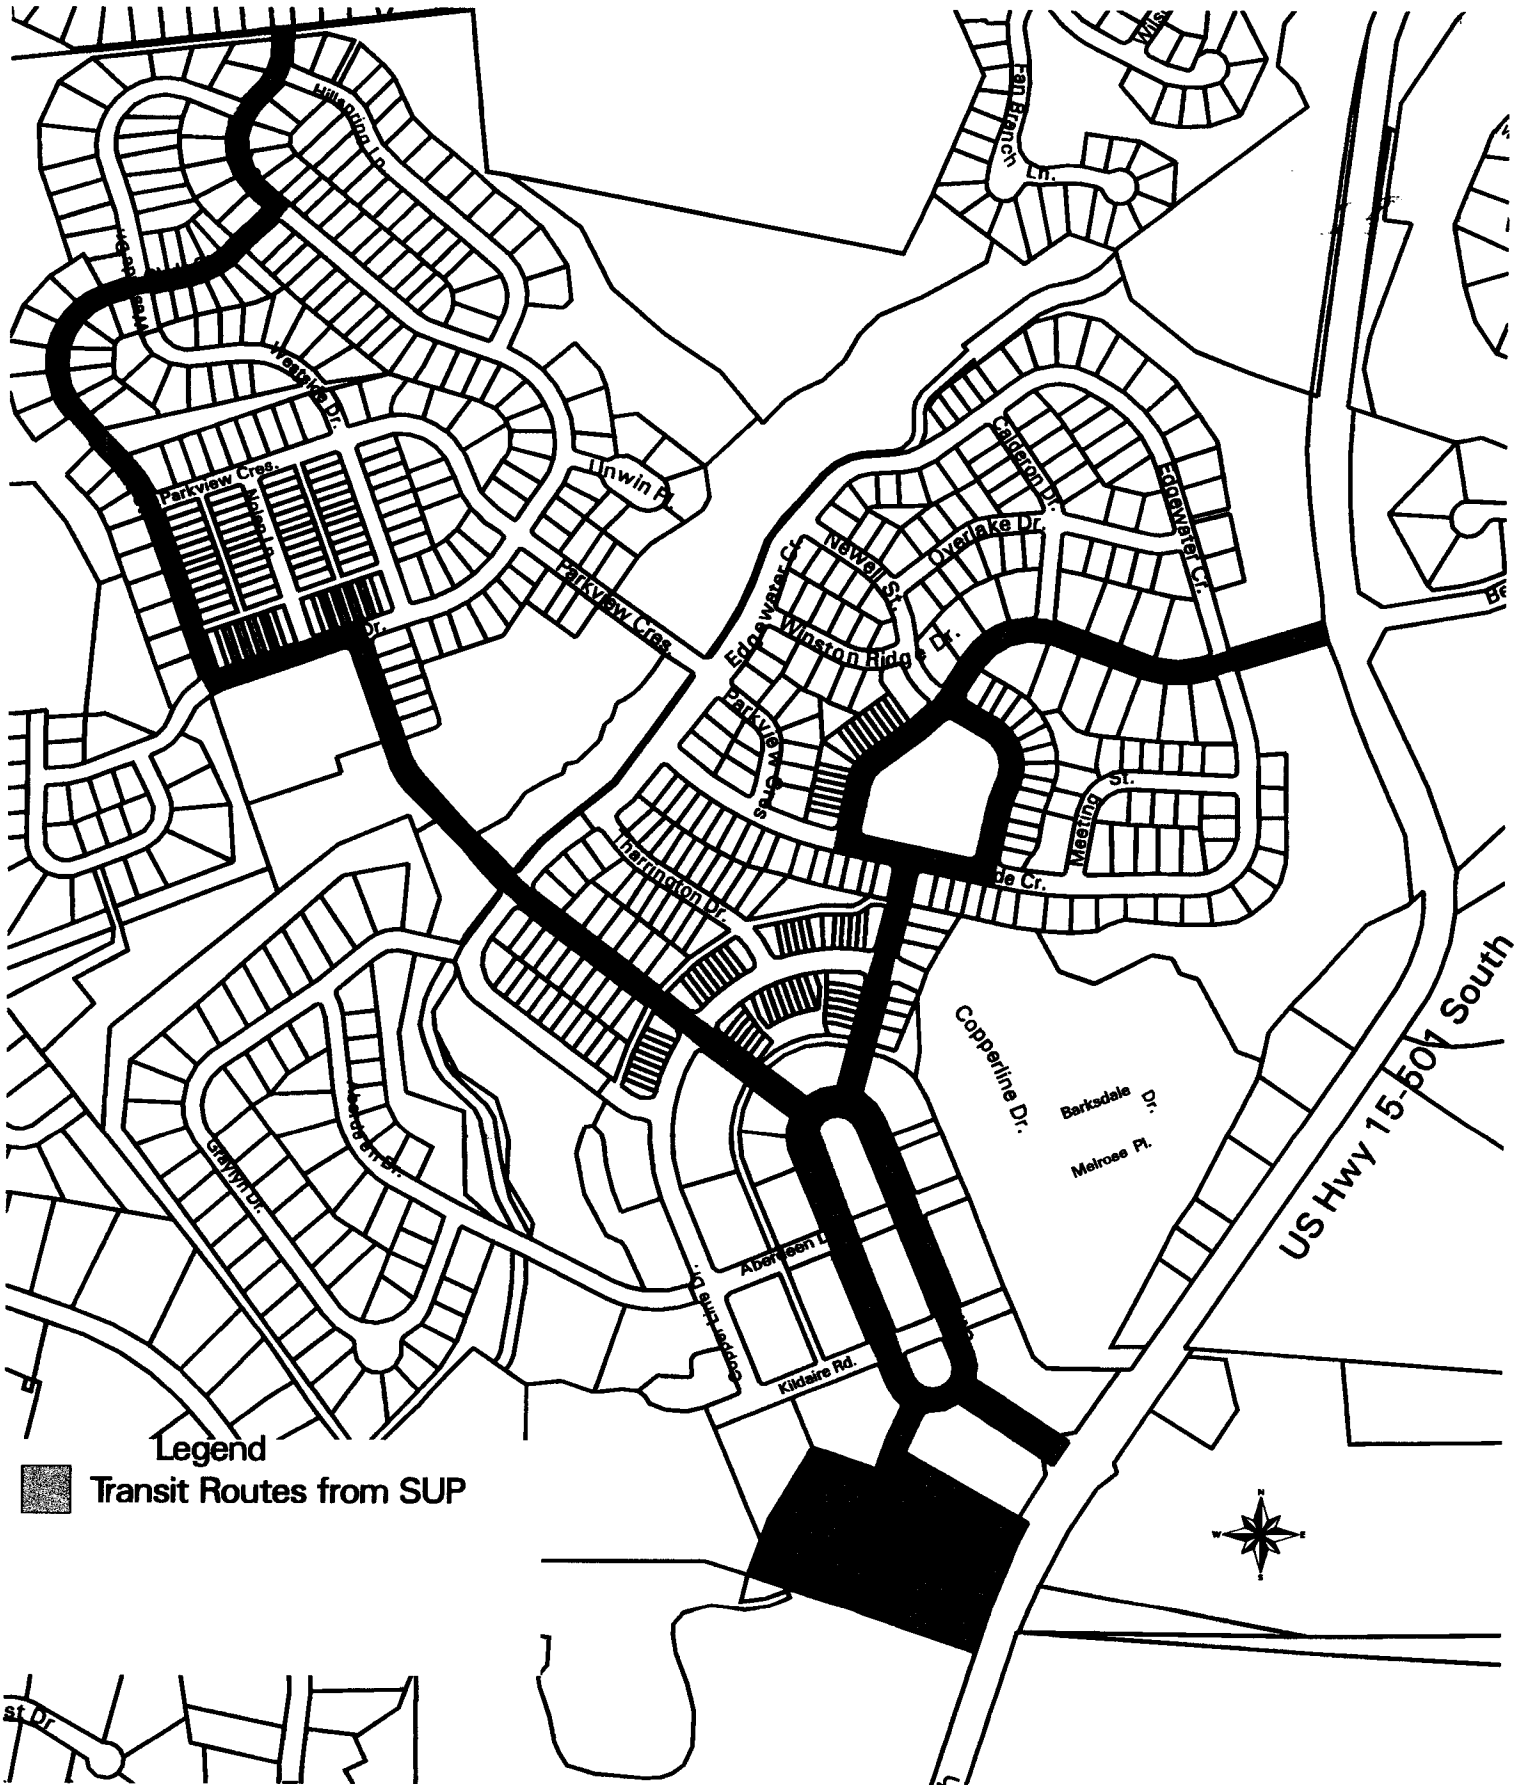

①
Southern Village - Street Map

Legend

■ Transit Routes from SUP

US Hwy 15-507 South