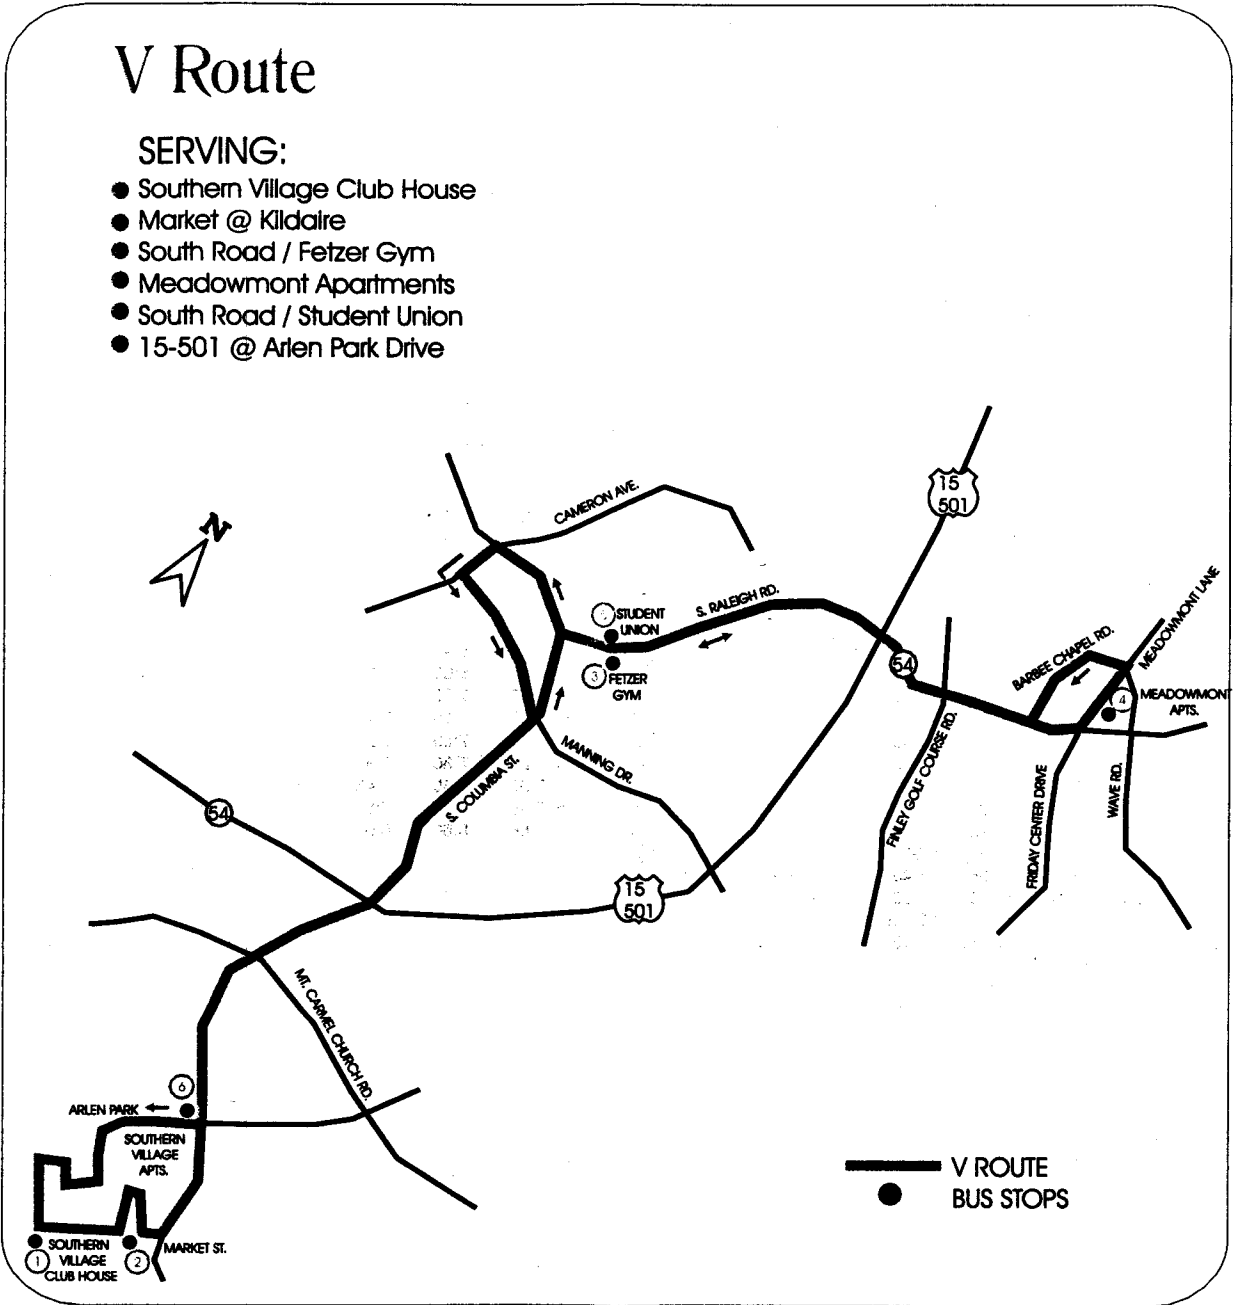

# V Route

## SERVING:

- Southern Village Club House
- Market @ Kildalre
- South Road / Fetzer Gym
- Meadowmont Apartments
- South Road / Student Union
- 15-501 @ Arlen Park Drive