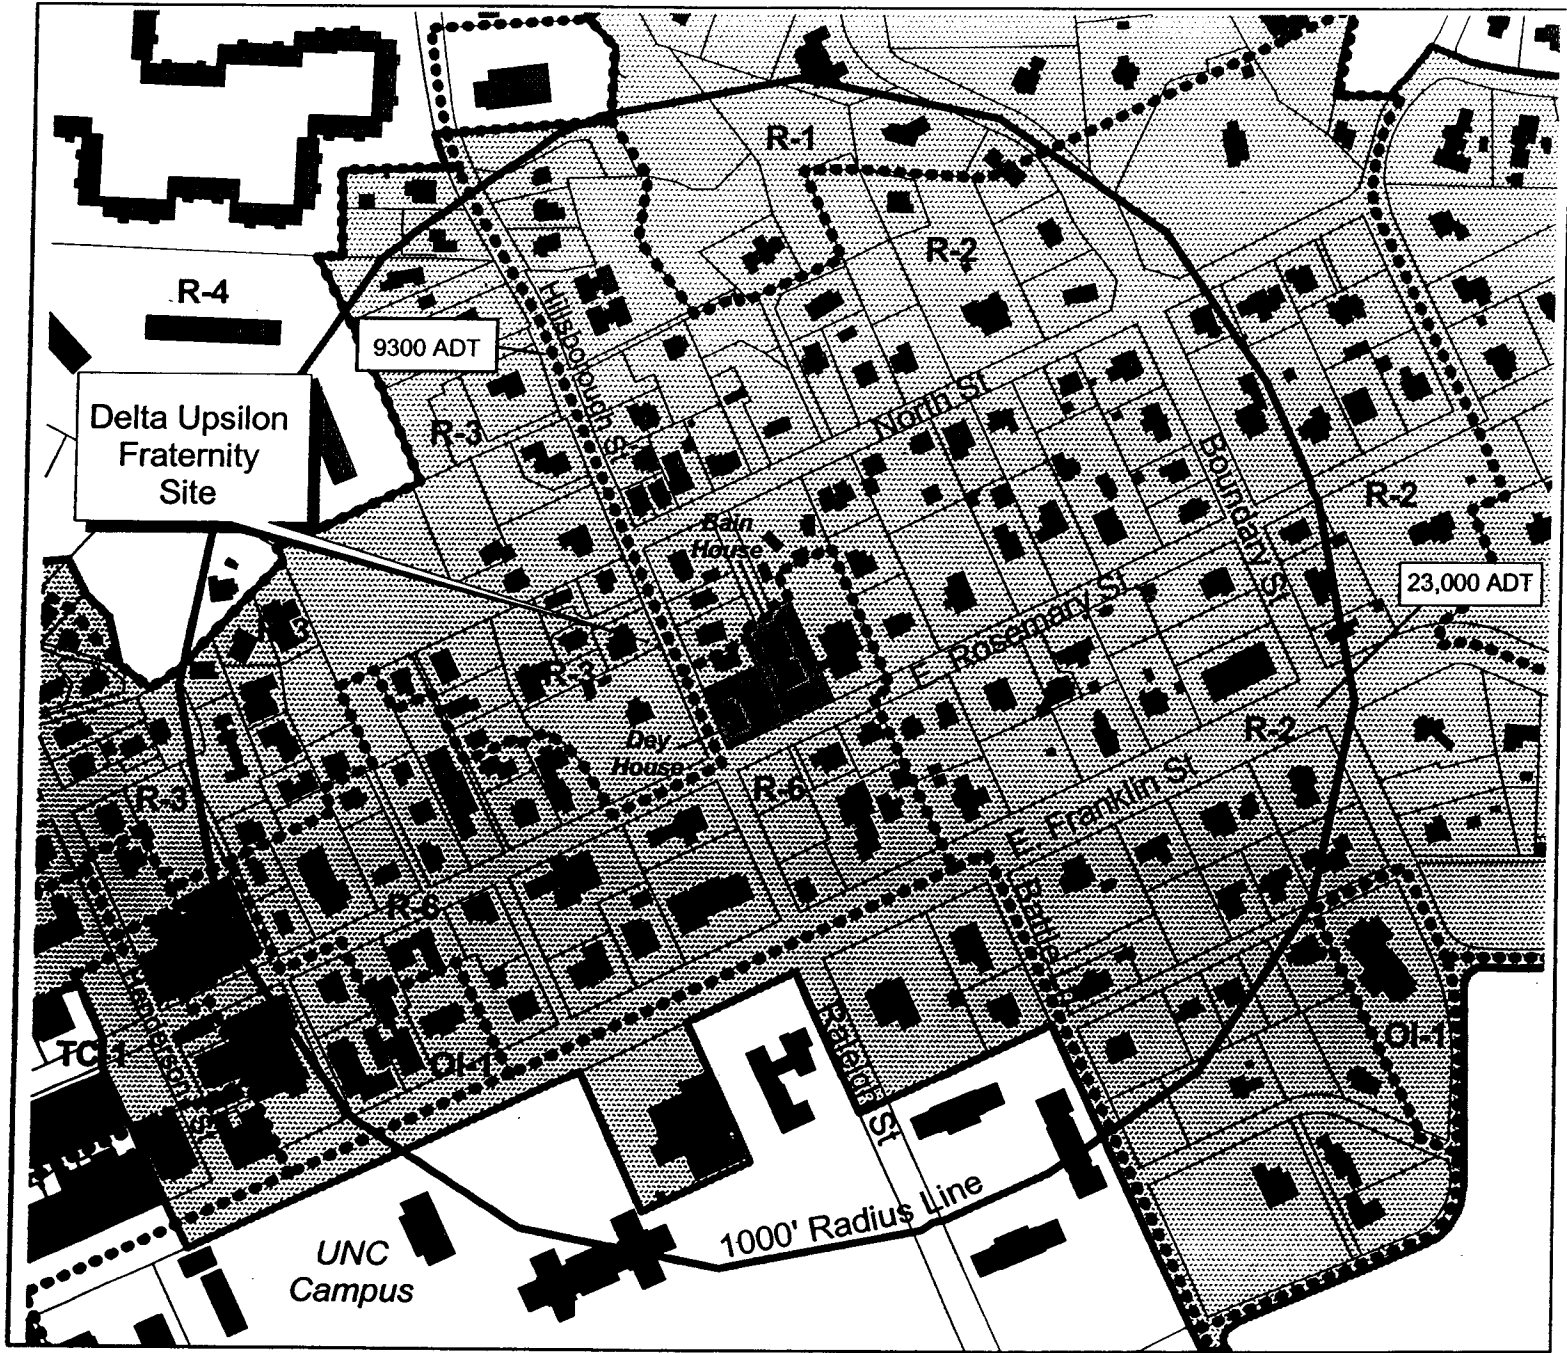

68

Area Map Delta Upsilon Fraternity Special Use Permit Modification

ATTACHMENT 20

-  Site of Delta Upsilon Fraternity
401 & 407 E. Rosemary St
-  Fraternities & Sororities in the area
-  Buildings
-  Chapel Hill Zoning
-  Franklin - Rosemary Historic District
-  Average Daily Traffic Count (ADT)
1999 Data

GIS Map prepared by
Chapel Hill Planning

Public Hearing
June 17, 2002