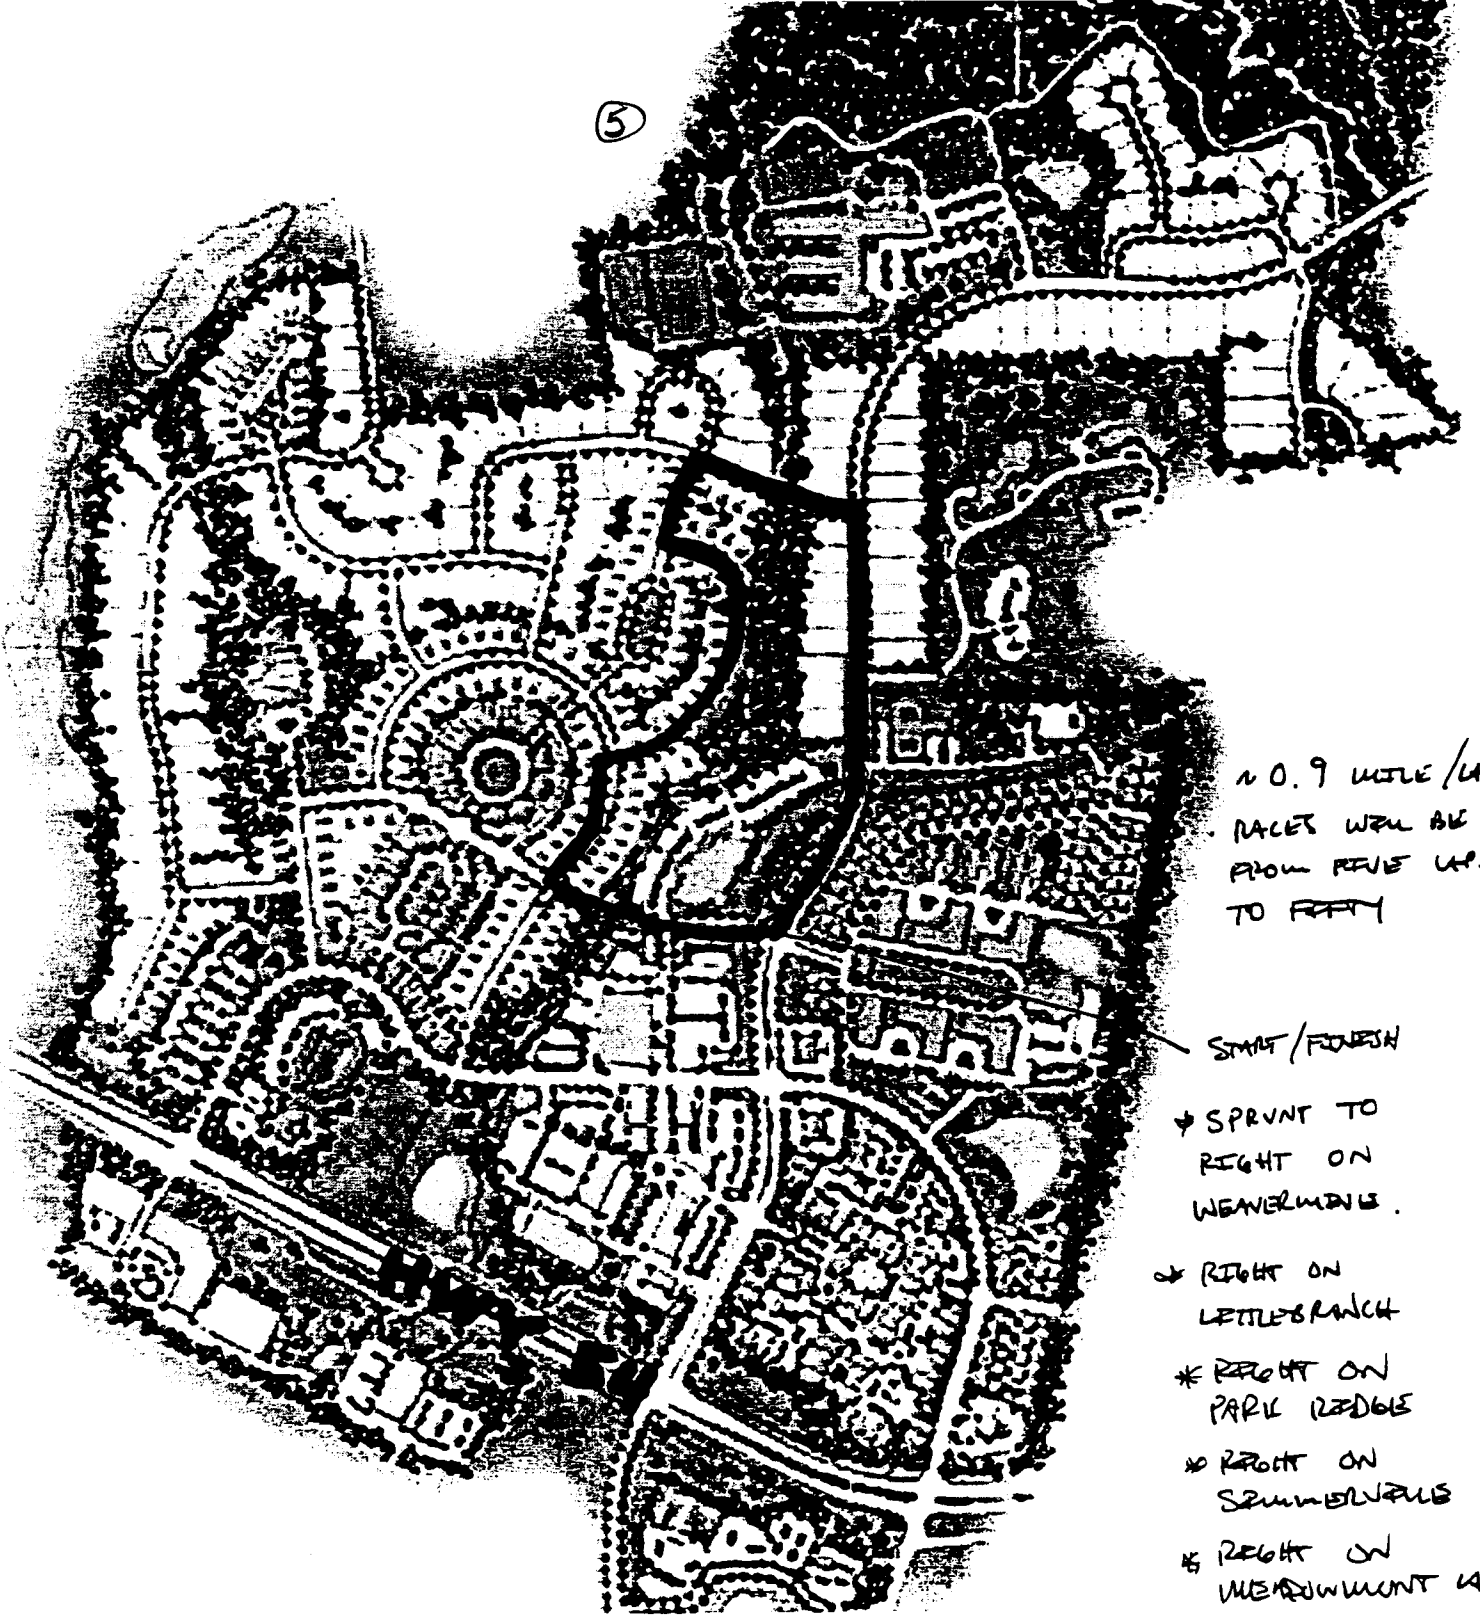

Sprunt Street – between Meadowmont Road and Weaver Mind
Weaver Mind – between Sprunt and Little Branch
Little Branch – between Weaver Mind and Park Ridge
Summerville – between Park Ridge and Meadowmont Road
Meadowmont Road – between Summerville and Sprunt

Thank you for your time and consideration,

Michael Gleason
Board of Directors, the Tri-Cyclists Bicycle Racing Club

5

n 0.9 MILE / LAP
 RACES WILL BE
 FROM FIVE LAPS
 TO FIFTY

START / FINISH

- ↓ SPRINT TO RIGHT ON WEAVERWOOD.
- ↘ RIGHT ON LITTLEBRANCH
- * RIGHT ON PARK RIDGE
- ↘ RIGHT ON SUMMERHILL
- * RIGHT ON MEADOWMONT LANE.