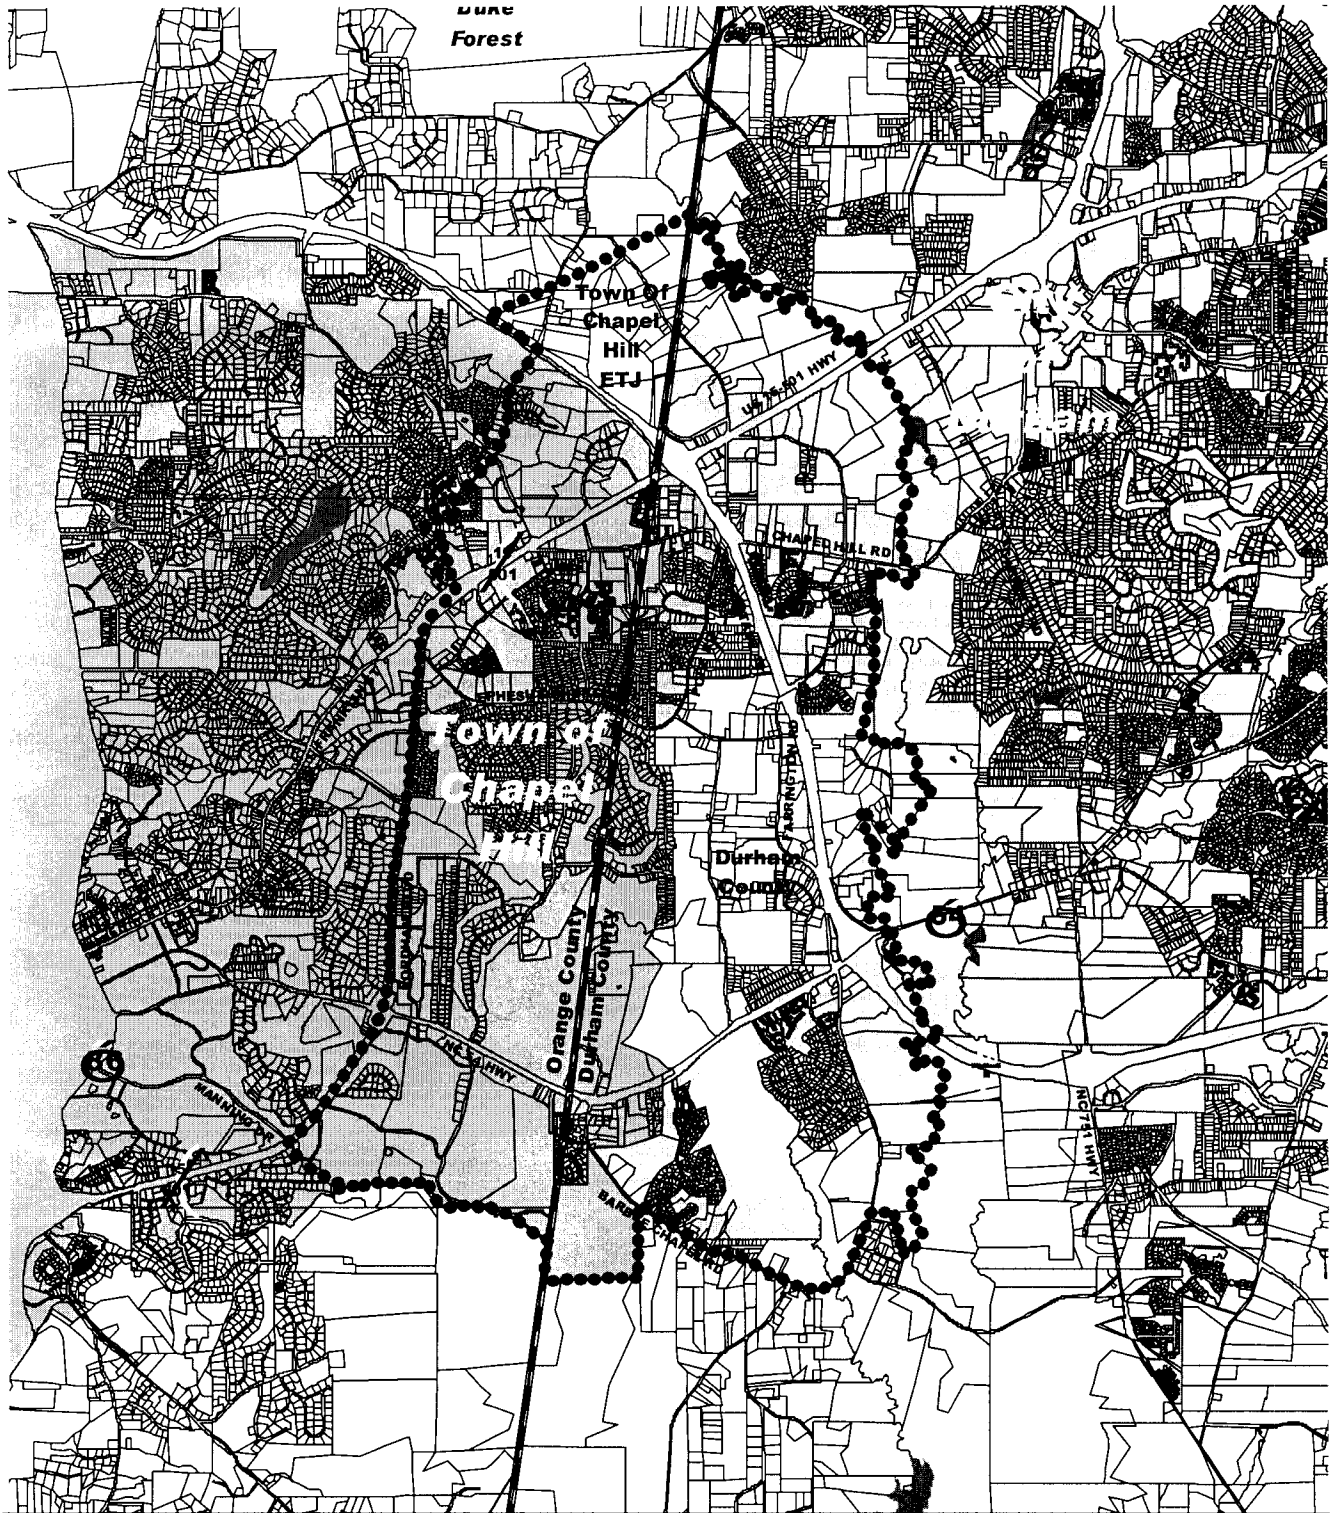

# Attachment A

## DURHAM-CHAPEL HILL PLANNING JOINT REVIEW AREA

0 3000 6000 9000 Feet

Durham City-County Planning Department  
July, 2002

 Durham City Limits  
 Town of Chapel Hill Limits

 Durham-Orange County Line  
 Proposed Durham-Chapel Hill Planning Joint Review Area