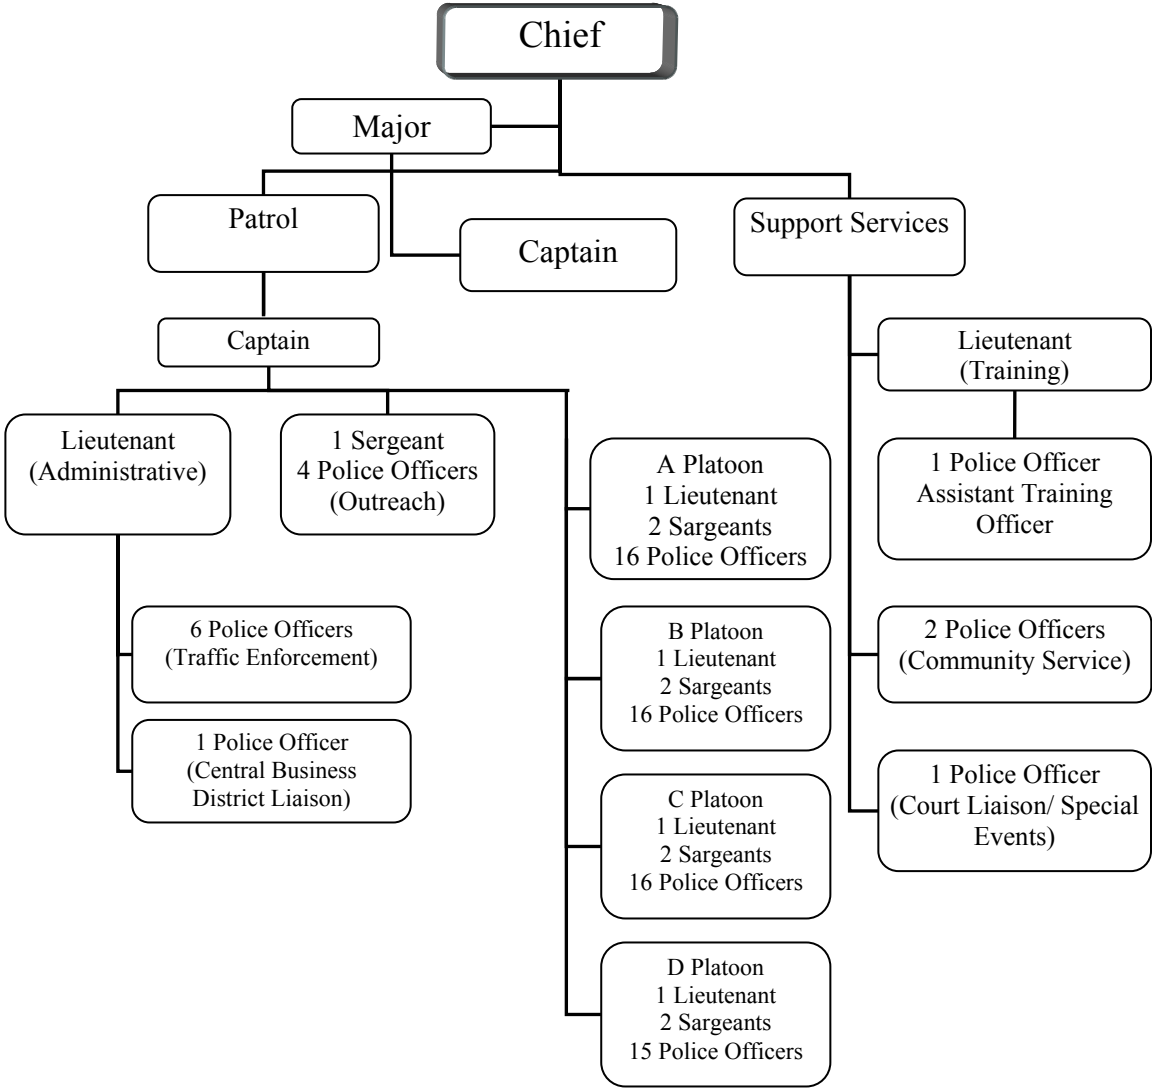

POLICE DEPARTMENT — OPERATIONS

POLICE DEPARTMENT

Chief

Operations

Legal

Administrative Services

Crisis/Human Services

Planning/Information

Investigations

Patrol

Support

Criminal Investigations

Juvenile Investigations

Narcotics/Alcohol/Vice

Public Housing
Investigations

Evidence and ID

Court Liaison

Security Monitors

Office Mgmt

Crisis Unit

Sexual Domestic
Violence Services

Human Services

Project Turn Around

Communication