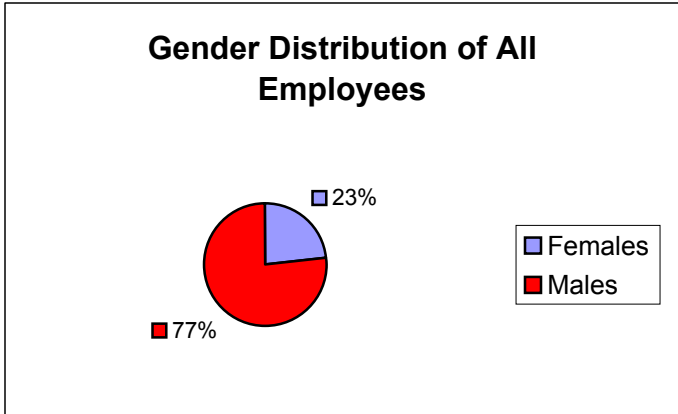

Distribution of Supervisors by Gender in the Police Department November 2002

Females	29	23%
Males	95	77%

Females	23	23%
Males	77	77%

F Sups	6	25%
M Sups	18	75%

	Male	Female	M Sup	F Sup	Total
White	61	19	12	5	97
Black	14	4	6	1	25
Other	2	0	0	0	2
	77	23	18	6	124