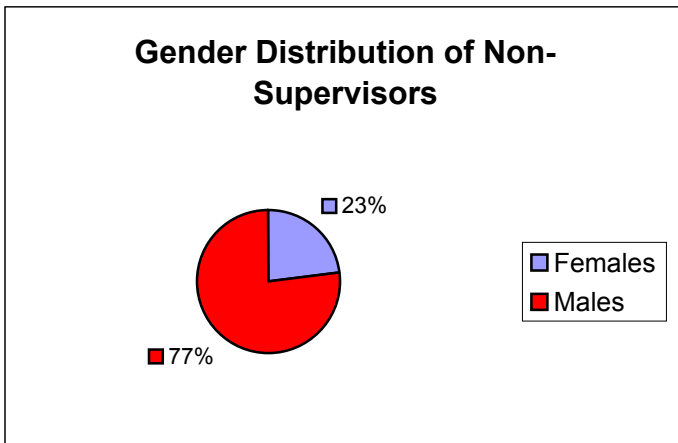

Distribution of Supervisors by Gender in the Police Department November 2002

Females	29	23%
Males	95	77%

Females	23	23%
Males	77	77%

F Sups	6	25%
M Sups	18	75%

	Male	Female	M Sup	F Sup	Total
White	61	19	12	5	97
Black	14	4	6	1	25
Other	2	0	0	0	2
	77	23	18	6	124