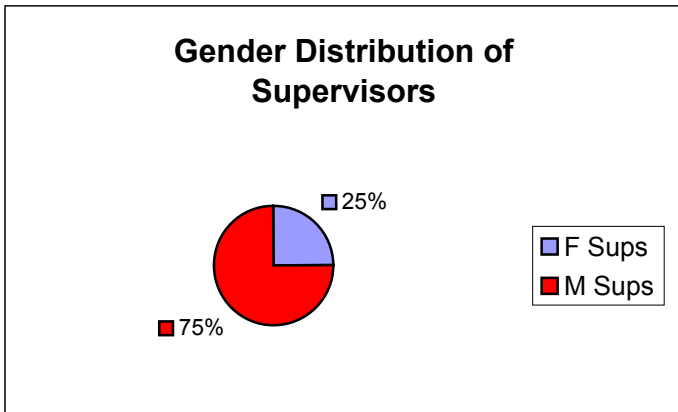

Distribution of Supervisors by Gender in the Police Department November 2002

Females	29	23%
Males	95	77%

Females	23	23%
Males	77	77%

F Sups	6	25%
M Sups	18	75%

	Male	Female	M Sup	F Sup	Total
White	61	19	12	5	97
Black	14	4	6	1	25
Other	2	0	0	0	2
	77	23	18	6	124