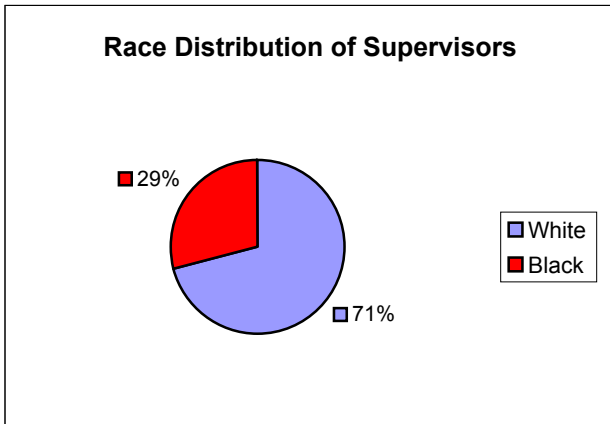

Distribution of Supervisors by Race in the Police Department November 2002

Non-Supervisors	100	81%
Supervisors	24	19%
Total	124	

White	80	80%
Black	18	18%
Other	2	2%
Total	100	

White	17	71%
Black	7	29%
Other	0	
Total	24	