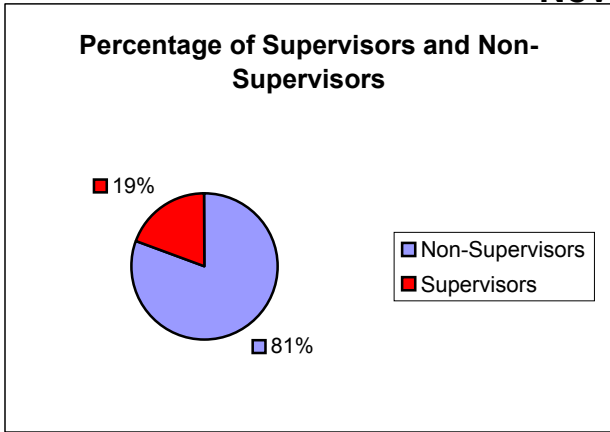

Distribution of Supervisors by Race in the Police Department November 2002

Non-Supervisors	100	81%
Supervisors	24	19%
Total	124	

White	80	80%
Black	18	18%
Other	2	2%
Total	100	

White	17	71%
Black	7	29%
Other	0	
Total	24	