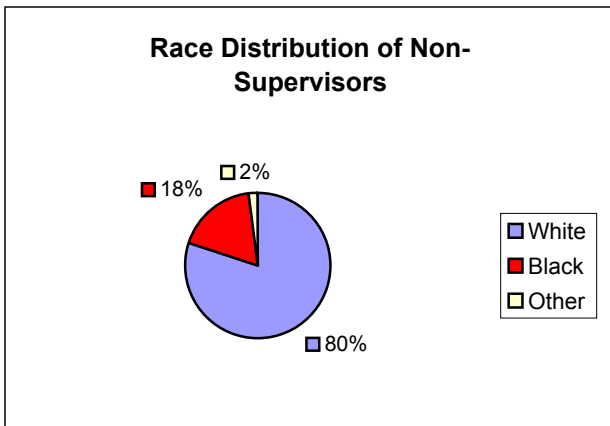

Distribution of Supervisors by Race in the Police Department November 2002

Non-Supervisors	100	81%
Supervisors	24	19%
Total	124	

White	80	80%
Black	18	18%
Other	2	2%
Total	100	

White	17	71%
Black	7	29%
Other	0	
Total	24	