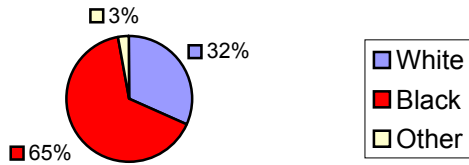

Distribution of Supervisors by Race in the Transportation Department November 2002

Percentage of Supervisors and Non-Supervisors

Non-Supervisors	145	89%
Supervisors	18	11%
Total	163	

Race Distribution of Non-Supervisors

White	46	32%
Black	95	65%
Other	4	3%
Total	145	

Race Distribution of Supervisors

White	8	44%
Black	10	56%
Other	0	
Total	18	

	Supervisors	Non-Supervisors	Total
White	8	46	54
Black	10	95	105
Other	0	4	4
Total	18	145	163