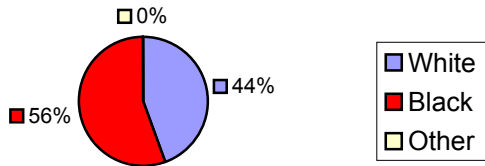

Distribution of Supervisors by Race in the Transportation Department November 2002

Percentage of Supervisors and Non-Supervisors

Non-Supervisors	145	89%
Supervisors	18	11%
Total	163	

Race Distribution of Non-Supervisors

White	46	32%
Black	95	65%
Other	4	3%
Total	145	

Race Distribution of Supervisors

White	8	44%
Black	10	56%
Other	0	
Total	18	

	Supervisors	Non-Supervisors	Total
White	8	46	54
Black	10	95	105
Other	0	4	4
Total	18	145	163