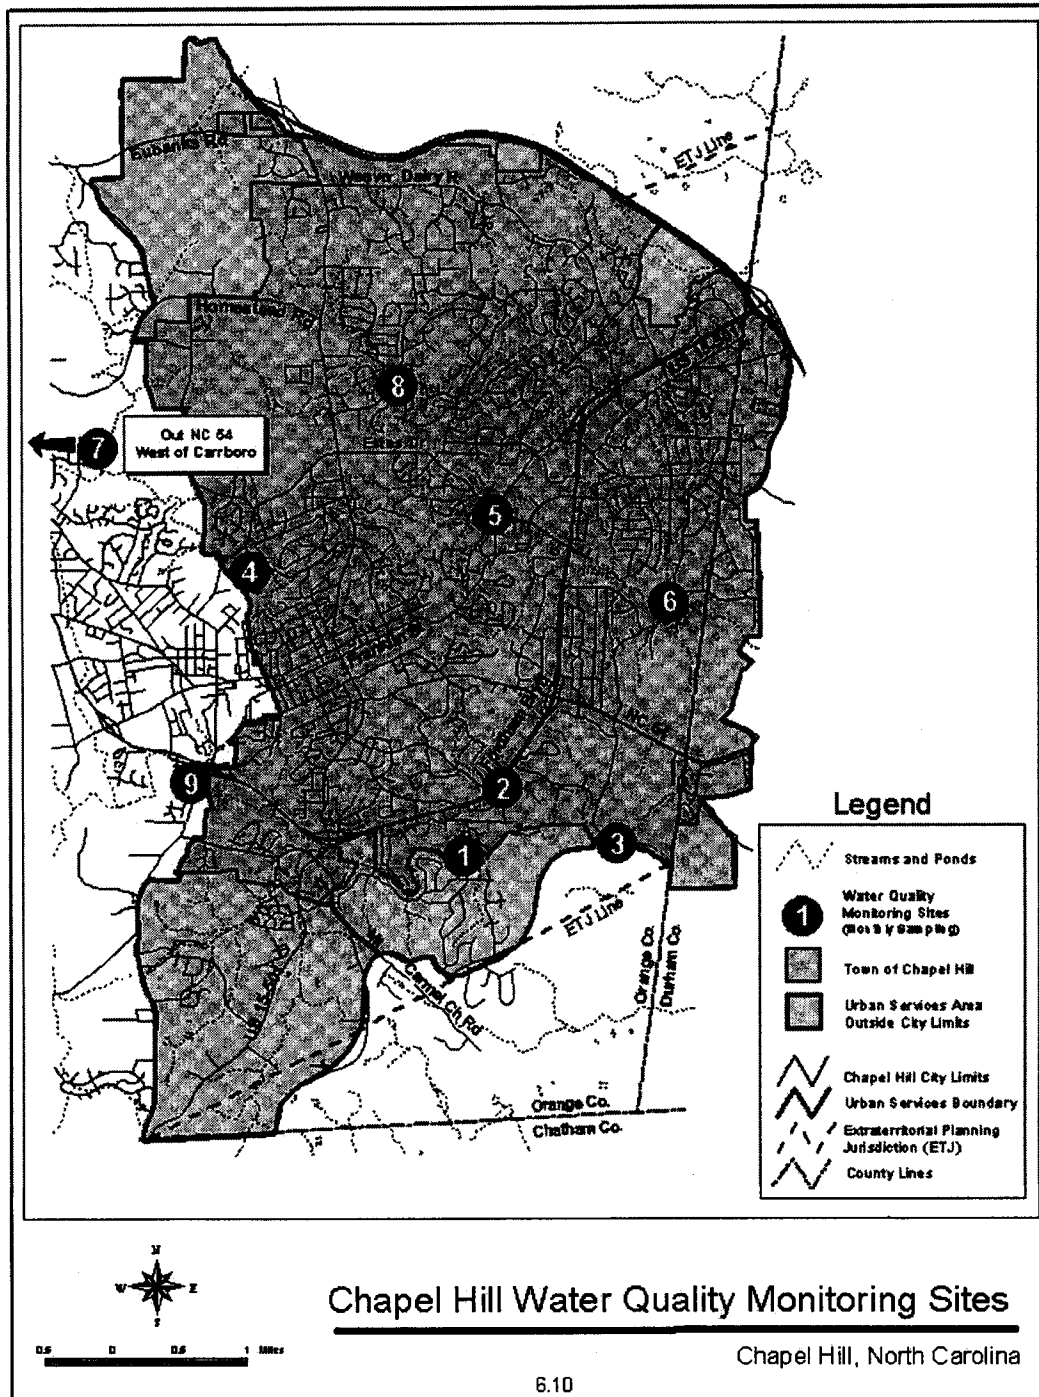

13

NATURAL ENVIRONMENT

Map 2: Chapel Hill Water Quality Monitoring Sites

Chapel Hill Water Quality Monitoring Sites

Chapel Hill, North Carolina

6.10